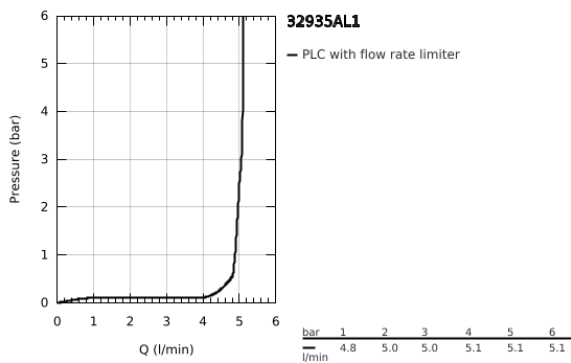

32 935 AL1 ESSENCE SINGLE-LEVER BIDET MIXER 1/2"  
S-SIZE

**PRODUCT DESCRIPTION**

- Colour: brushed hard graphite
- single hole installation
- metal lever
- GROHE SilkMove 28 mm ceramic cartridge
- with temperature limiter
- GROHE LongLife finish
- GROHE Quickfix Plus installation system
- ball-joint mousseur
- pop-up waste set 1 1/4"
- flexible connection hoses
- minimum pressure 1.0 bar

## 32 935 AL1 ESSENCE SINGLE-LEVER BIDET MIXER 1/2" S-SIZE