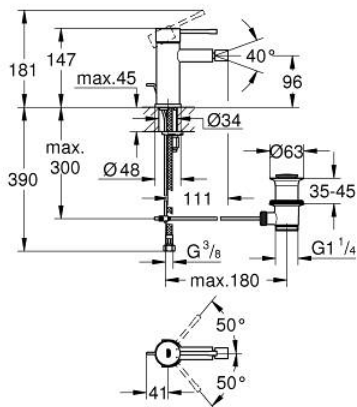

32 935 AL1 ESSENCE SINGLE-LEVER BIDET MIXER 1/2"  
S-SIZE

**PRODUCT DESCRIPTION**

- Colour: brushed hard graphite
- single hole installation
- metal lever
- GROHE SilkMove 28 mm ceramic cartridge
- with temperature limiter
- GROHE LongLife finish
- GROHE Quickfix Plus installation system
- ball-joint mousseur
- pop-up waste set 1 1/4"
- flexible connection hoses
- minimum pressure 1.0 bar

## 32 935 AL1 ESSENCE SINGLE-LEVER BIDET MIXER 1/2" S-SIZE

### SPARE PARTS

- 1: Lever (Spare part-nr. 46917AL0)
  - 2: Fitting ring (Spare part-nr. 46715000)
  - 3: Cartridge (Spare part-nr. 46580000)
  - 4: Pop-up rod (Spare part-nr. 46739AL0)
  - 5: Mousseur (Spare part-nr. 13998000)
  - 6: Escutcheon (Spare part-nr. 48603AL0)
  - 7: Shank mounting kit (Spare part-nr. 46645000)
  - 8: Waste set 1 1/4" (Spare part-nr. 28910AL0)
  - 8.1: Plug (Spare part-nr. 07182AL0)
  - 8.2: Eccentric rod (Spare part-nr. 07052000)
  - 9: Mounting wrench (Spare part-nr. 19017000)\*
  - 10: Eccentric rod (Spare part-nr. 07341000)\*
- \* Optional accessories