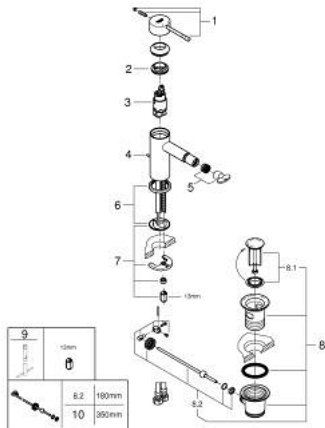

32 935 AL1 ESSENCE SINGLE-LEVER BIDET MIXER 1/2"  
S-SIZE

**PRODUCT DESCRIPTION**

- Colour: brushed hard graphite
- single hole installation
- metal lever
- GROHE SilkMove 28 mm ceramic cartridge
- with temperature limiter
- GROHE LongLife finish
- GROHE Quickfix Plus installation system
- ball-joint mousseur
- pop-up waste set 1 1/4"
- flexible connection hoses
- minimum pressure 1.0 bar

## 32 935 AL1 ESSENCE SINGLE-LEVER BIDET MIXER 1/2" S-SIZE

### SPARE PARTS

- 1: Lever (Spare part-nr. 46917AL0)
  - 2: Fitting ring (Spare part-nr. 46715000)
  - 3: Cartridge (Spare part-nr. 46580000)
  - 4: Pop-up rod (Spare part-nr. 46739AL0)
  - 5: Mousseur (Spare part-nr. 13998000)
  - 6: Escutcheon (Spare part-nr. 48603AL0)
  - 7: Shank mounting kit (Spare part-nr. 46645000)
  - 8: Waste set 1 1/4" (Spare part-nr. 28910AL0)
  - 8.1: Plug (Spare part-nr. 07182AL0)
  - 8.2: Eccentric rod (Spare part-nr. 07052000)
  - 9: Mounting wrench (Spare part-nr. 19017000)\*
  - 10: Eccentric rod (Spare part-nr. 07341000)\*
- \* Optional accessories