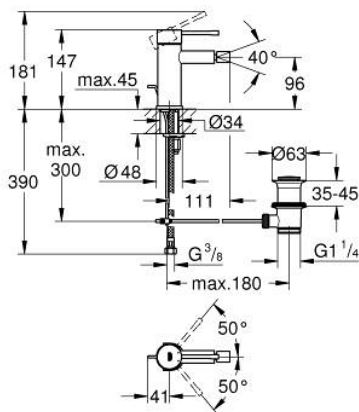

32 935 243 1 **ESSENCE SINGLE-LEVER BIDET MIXER 1/2"**
S-SIZE

PRODUCT DESCRIPTION

- Colour: matte black
- GROHE SilkMove 28 mm ceramic cartridge
- with temperature limiter
- GROHE Quickfix Plus installation system
- ball-joint mousseur
- pop-up waste set 1 1/4"
- flexible connection hoses

32 935 243 1 **ESSENCE SINGLE-LEVER BIDET MIXER 1/2"**
S-SIZE

SPARE PARTS

- 1: Lever (Spare part-nr. 469172430)
 - 2: Fitting ring (Spare part-nr. 46715000)
 - 3: Cartridge (Spare part-nr. 46580000)
 - 4: lift rod (Spare part-nr. 467392430)
 - 5: Mousseur (Spare part-nr. 13998000)
 - 6: Escutcheon (Spare part-nr. 486032430)
 - 7: Shank mounting kit (Spare part-nr. 46645000)
 - 8: Waste set 1 1/4" (Spare part-nr. 289102430)
 - 8.1: Plug (Spare part-nr. 071822430)
 - 8.2: Eccentric rod (Spare part-nr. 07052000)
 - 9: Mounting wrench (Spare part-nr. 19017000)*
 - 10: Eccentric rod (Spare part-nr. 07341000)*
- * Optional accessories