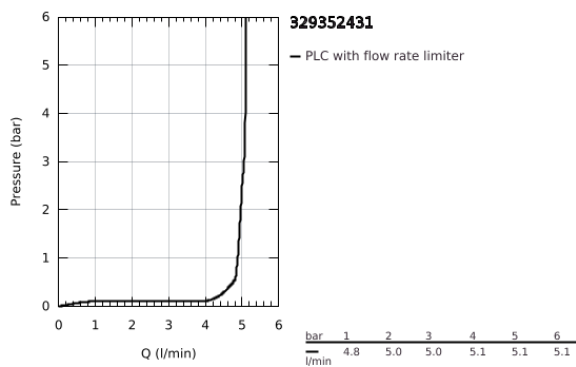

32 935 243 1 **ESSENCE SINGLE-LEVER BIDET MIXER 1/2"**
S-SIZE

PRODUCT DESCRIPTION

- Colour: matte black
- GROHE SilkMove 28 mm ceramic cartridge
- with temperature limiter
- GROHE Quickfix Plus installation system
- ball-joint mousseur
- pop-up waste set 1 1/4"
- flexible connection hoses

32 935 243 1 **ESSENCE SINGLE-LEVER BIDET MIXER 1/2"**
S-SIZE

SPARE PARTS

- 1: Lever (Spare part-nr. 469172430)
 - 2: Fitting ring (Spare part-nr. 46715000)
 - 3: Cartridge (Spare part-nr. 46580000)
 - 4: lift rod (Spare part-nr. 467392430)
 - 5: Mousseur (Spare part-nr. 13998000)
 - 6: Escutcheon (Spare part-nr. 486032430)
 - 7: Shank mounting kit (Spare part-nr. 46645000)
 - 8: Waste set 1 1/4" (Spare part-nr. 289102430)
 - 8.1: Plug (Spare part-nr. 071822430)
 - 8.2: Eccentric rod (Spare part-nr. 07052000)
 - 9: Mounting wrench (Spare part-nr. 19017000)*
 - 10: Eccentric rod (Spare part-nr. 07341000)*
- * Optional accessories