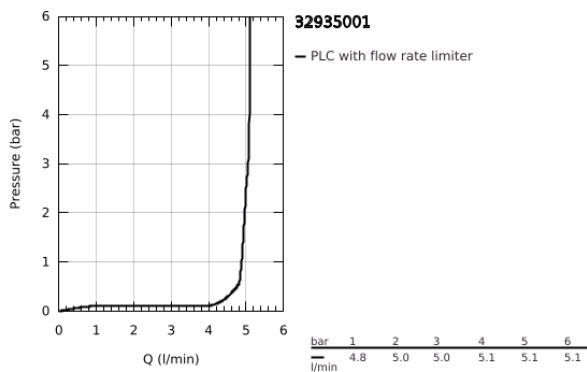

32 935 001 ESSENCE SINGLE-LEVER BIDET MIXER 1/2"
S-SIZE

PRODUCT DESCRIPTION

- Colour: chrome
- single hole installation
- metal lever
- GROHE SilkMove 28 mm ceramic cartridge
- with temperature limiter
- GROHE LongLife finish
- GROHE Quickfix Plus installation system
- ball-joint mousseur
- pop-up waste set 1 1/4"
- flexible connection hoses
- minimum pressure 1.0 bar

32 935 001 **ESSENCE SINGLE-LEVER BIDET MIXER 1/2"**
S-SIZE

SPARE PARTS

- 1: Lever (Spare part-nr. 46917000)
 - 2: Fitting ring (Spare part-nr. 46715000)
 - 3: Cartridge (Spare part-nr. 46580000)
 - 4: Pop-up rod (Spare part-nr. 46739000)
 - 5: Mousseur (Spare part-nr. 13998000)
 - 6: Escutcheon (Spare part-nr. 48603000)
 - 7: Shank mounting kit (Spare part-nr. 46645000)
 - 8: Waste set 1 1/4" (Spare part-nr. 28910000)
 - 8.1: Plug (Spare part-nr. 07182000)
 - 8.2: Eccentric rod (Spare part-nr. 07052000)
 - 9: Mounting wrench (Spare part-nr. 19017000)*
 - 10: Eccentric rod (Spare part-nr. 07341000)*
- * Optional accessories