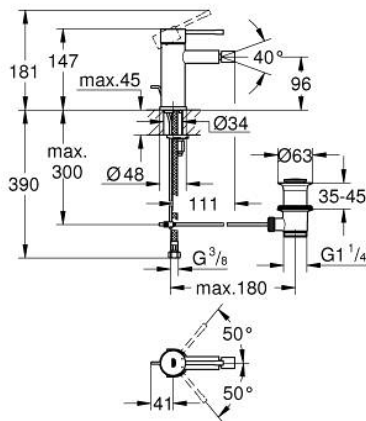

32 935 001 ESSENCE SINGLE-LEVER BIDET MIXER 1/2"
S-SIZE

PRODUCT DESCRIPTION

- Colour: chrome
- single hole installation
- metal lever
- GROHE SilkMove 28 mm ceramic cartridge
- with temperature limiter
- GROHE LongLife finish
- GROHE Quickfix Plus installation system
- ball-joint mousseur
- pop-up waste set 1 1/4"
- flexible connection hoses
- minimum pressure 1.0 bar

32 935 001 **ESSENCE SINGLE-LEVER BIDET MIXER 1/2"**
S-SIZE

SPARE PARTS

- 1: Lever (Spare part-nr. 46917000)
 - 2: Fitting ring (Spare part-nr. 46715000)
 - 3: Cartridge (Spare part-nr. 46580000)
 - 4: Pop-up rod (Spare part-nr. 46739000)
 - 5: Mousseur (Spare part-nr. 13998000)
 - 6: Escutcheon (Spare part-nr. 48603000)
 - 7: Shank mounting kit (Spare part-nr. 46645000)
 - 8: Waste set 1 1/4" (Spare part-nr. 28910000)
 - 8.1: Plug (Spare part-nr. 07182000)
 - 8.2: Eccentric rod (Spare part-nr. 07052000)
 - 9: Mounting wrench (Spare part-nr. 19017000)*
 - 10: Eccentric rod (Spare part-nr. 07341000)*
- * Optional accessories