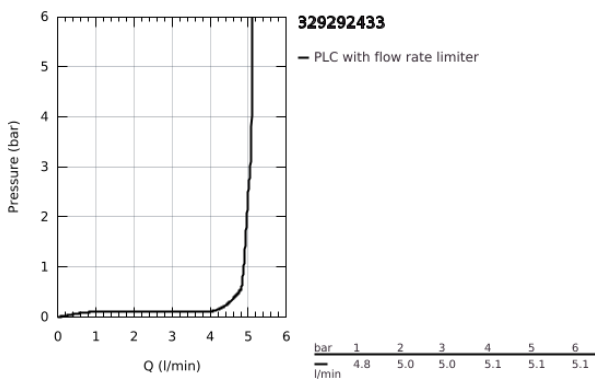

32 929 243 3 **EUROSMART SINGLE-LEVER BIDET MIXER 1/2"**
S-SIZE

PRODUCT DESCRIPTION

- Colour: matte black
- single hole installation
- metal lever
- GROHE SilkMove 28 mm ceramic cartridge
- adjustable flow rate limiter
- with temperature limiter
- GROHE EcoJoy - less water, perfect flow
- maximum flow rate (at 3 bar): 5 l/min
- Protected Water Ways no contact of water with lead or nickel inside the tap
- GROHE FastFixation installation system
- with ball joint
- pop-up waste set 1 1/4"
- flexible connection hoses
- professional edition

32 929 243 3 **EUROSMART SINGLE-LEVER BIDET MIXER 1/2"**
S-SIZE

SPARE PARTS

- 1: Lever (Spare part-nr. 485482430)
- 2: cap (Spare part-nr. 461162430)
- 3: Cartridge (Spare part-nr. 48518000)
- 4: lift rod (Spare part-nr. 659362430)
- 5: Ball-joint aerator (Spare part-nr. 485522430)
- 6: Shank mounting kit (Spare part-nr. 46645000)
- 7: Waste set 1 1/4" (Spare part-nr. 289102430)
- 7.1: Plug (Spare part-nr. 071822430)
- 7.2: Eccentric rod (Spare part-nr. 07052000)
- 8: Mounting wrench (Spare part-nr. 19017000)*
- 9: Eccentric rod (Spare part-nr. 07341000)*
- * Optional accessories