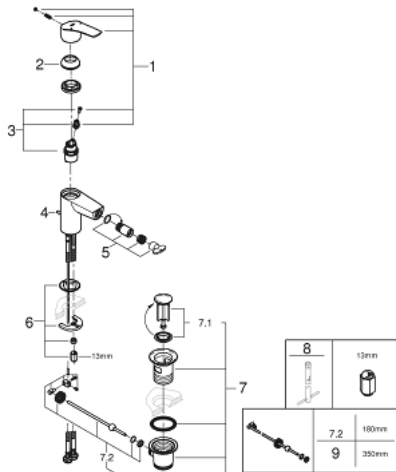

32 929 243 3 **EUROSMART SINGLE-LEVER BIDET MIXER 1/2"**
S-SIZE

PRODUCT DESCRIPTION

- Colour: matte black
- single hole installation
- metal lever
- GROHE SilkMove 28 mm ceramic cartridge
- adjustable flow rate limiter
- with temperature limiter
- GROHE EcoJoy - less water, perfect flow
- maximum flow rate (at 3 bar): 5 l/min
- Protected Water Ways no contact of water with lead or nickel inside the tap
- GROHE FastFixation installation system
- with ball joint
- pop-up waste set 1 1/4"
- flexible connection hoses
- professional edition

32 929 243 3 **EUROSMART SINGLE-LEVER BIDET MIXER 1/2"**
S-SIZE

SPARE PARTS

- 1: Lever (Spare part-nr. 485482430)
- 2: cap (Spare part-nr. 461162430)
- 3: Cartridge (Spare part-nr. 48518000)
- 4: lift rod (Spare part-nr. 659362430)
- 5: Ball-joint aerator (Spare part-nr. 485522430)
- 6: Shank mounting kit (Spare part-nr. 46645000)
- 7: Waste set 1 1/4" (Spare part-nr. 289102430)
- 7.1: Plug (Spare part-nr. 071822430)
- 7.2: Eccentric rod (Spare part-nr. 07052000)
- 8: Mounting wrench (Spare part-nr. 19017000)*
- 9: Eccentric rod (Spare part-nr. 07341000)*
- * Optional accessories