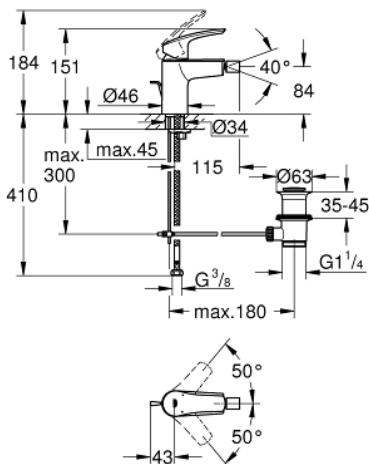

32 929 243 3 **EUROSMART SINGLE-LEVER BIDET MIXER 1/2"**
S-SIZE

PRODUCT DESCRIPTION

- Colour: matte black
- single hole installation
- metal lever
- GROHE SilkMove 28 mm ceramic cartridge
- adjustable flow rate limiter
- with temperature limiter
- GROHE EcoJoy - less water, perfect flow
- maximum flow rate (at 3 bar): 5 l/min
- Protected Water Ways no contact of water with lead or nickel inside the tap
- GROHE FastFixation installation system
- with ball joint
- pop-up waste set 1 1/4"
- flexible connection hoses
- professional edition

32 929 243 3 **EUROSMART SINGLE-LEVER BIDET MIXER 1/2"**
S-SIZE

SPARE PARTS

- 1: Lever (Spare part-nr. 485482430)
- 2: cap (Spare part-nr. 461162430)
- 3: Cartridge (Spare part-nr. 48518000)
- 4: lift rod (Spare part-nr. 659362430)
- 5: Ball-joint aerator (Spare part-nr. 485522430)
- 6: Shank mounting kit (Spare part-nr. 46645000)
- 7: Waste set 1 1/4" (Spare part-nr. 289102430)
- 7.1: Plug (Spare part-nr. 071822430)
- 7.2: Eccentric rod (Spare part-nr. 07052000)
- 8: Mounting wrench (Spare part-nr. 19017000)*
- 9: Eccentric rod (Spare part-nr. 07341000)*
- * Optional accessories