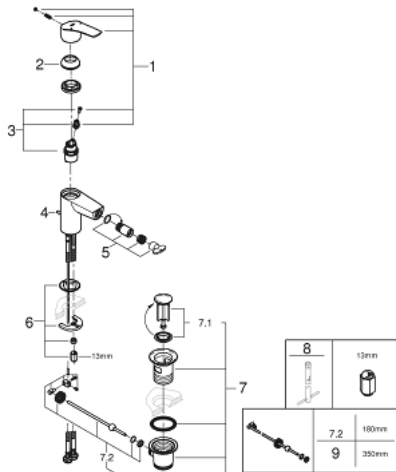

32 929 003 **EUROSMART SINGLE-LEVER BIDET MIXER 1/2"**
S-SIZE

PRODUCT DESCRIPTION

- Colour: chrome
- single hole installation
- metal lever
- GROHE SilkMove 28 mm ceramic cartridge
- adjustable flow rate limiter
- with temperature limiter
- GROHE LongLife finish
- GROHE EcoJoy - less water, perfect flow
- maximum flow rate (at 3 bar): 5 l/min
- Protected Water Ways no contact of water with lead or nickel inside the tap
- GROHE FastFixation installation system
- with ball joint
- pop-up waste set 1 1/4"
- flexible connection hoses
- professional edition

32 929 003 **EUROSMART SINGLE-LEVER BIDET MIXER 1/2"**
S-SIZE

SPARE PARTS

- 1: Lever (Spare part-nr. 48548000)
 - 2: Cap (Spare part-nr. 46116000)
 - 3: Cartridge (Spare part-nr. 48518000)
 - 4: Lift rod (Spare part-nr. 65936PDO)
 - 5: Ball-joint aerator (Spare part-nr. 48552000)
 - 6: Shank mounting kit (Spare part-nr. 46645000)
 - 7: Waste set 1 1/4" (Spare part-nr. 28910000)
 - 7.1: Plug (Spare part-nr. 07182000)
 - 7.2: Eccentric rod (Spare part-nr. 07052000)
 - 8: Mounting wrench (Spare part-nr. 19017000)*
 - 9: Eccentric rod (Spare part-nr. 07341000)*
- * Optional accessories