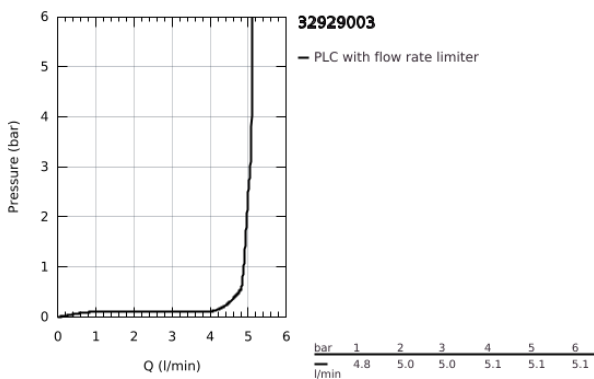

32 929 003 **EUROSMART SINGLE-LEVER BIDET MIXER 1/2"**
S-SIZE

PRODUCT DESCRIPTION

- Colour: chrome
- single hole installation
- metal lever
- GROHE SilkMove 28 mm ceramic cartridge
- adjustable flow rate limiter
- with temperature limiter
- GROHE LongLife finish
- GROHE EcoJoy - less water, perfect flow
- maximum flow rate (at 3 bar): 5 l/min
- Protected Water Ways no contact of water with lead or nickel inside the tap
- GROHE FastFixation installation system
- with ball joint
- pop-up waste set 1 1/4"
- flexible connection hoses
- professional edition

32 929 003 **EUROSMART SINGLE-LEVER BIDET MIXER 1/2"**
S-SIZE

SPARE PARTS

- 1: Lever (Spare part-nr. 48548000)
 - 2: Cap (Spare part-nr. 46116000)
 - 3: Cartridge (Spare part-nr. 48518000)
 - 4: Lift rod (Spare part-nr. 65936PDO)
 - 5: Ball-joint aerator (Spare part-nr. 48552000)
 - 6: Shank mounting kit (Spare part-nr. 46645000)
 - 7: Waste set 1 1/4" (Spare part-nr. 28910000)
 - 7.1: Plug (Spare part-nr. 07182000)
 - 7.2: Eccentric rod (Spare part-nr. 07052000)
 - 8: Mounting wrench (Spare part-nr. 19017000)*
 - 9: Eccentric rod (Spare part-nr. 07341000)*
- * Optional accessories