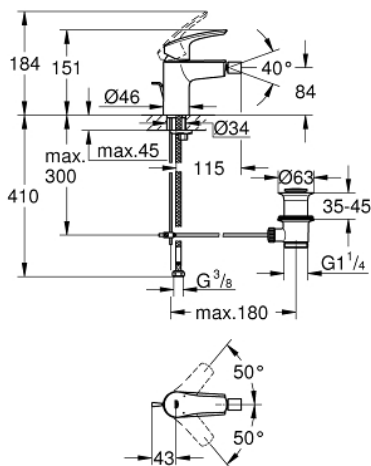

32 929 003 **EUROSMART SINGLE-LEVER BIDET MIXER 1/2"**
S-SIZE

PRODUCT DESCRIPTION

- Colour: chrome
- single hole installation
- metal lever
- GROHE SilkMove 28 mm ceramic cartridge
- adjustable flow rate limiter
- with temperature limiter
- GROHE LongLife finish
- GROHE EcoJoy - less water, perfect flow
- maximum flow rate (at 3 bar): 5 l/min
- Protected Water Ways no contact of water with lead or nickel inside the tap
- GROHE FastFixation installation system
- with ball joint
- pop-up waste set 1 1/4"
- flexible connection hoses
- professional edition

32 929 003 **EUROSMART SINGLE-LEVER BIDET MIXER 1/2"**
S-SIZE

SPARE PARTS

- 1: Lever (Spare part-nr. 48548000)
 - 2: Cap (Spare part-nr. 46116000)
 - 3: Cartridge (Spare part-nr. 48518000)
 - 4: Lift rod (Spare part-nr. 65936PDO)
 - 5: Ball-joint aerator (Spare part-nr. 48552000)
 - 6: Shank mounting kit (Spare part-nr. 46645000)
 - 7: Waste set 1 1/4" (Spare part-nr. 28910000)
 - 7.1: Plug (Spare part-nr. 07182000)
 - 7.2: Eccentric rod (Spare part-nr. 07052000)
 - 8: Mounting wrench (Spare part-nr. 19017000)*
 - 9: Eccentric rod (Spare part-nr. 07341000)*
- * Optional accessories