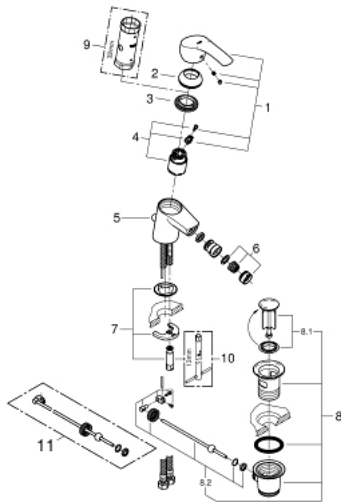

32 929 002 **EUROSMART SINGLE-LEVER BIDET MIXER 1/2"**
S-SIZE

PRODUCT DESCRIPTION

- Colour: chrome
- single hole installation
- metal lever
- GROHE SilkMove 35 mm ceramic cartridge
- adjustable flow rate limiter
- with temperature limiter
- GROHE LongLife finish
- GROHE EcoJoy - less water, perfect flow
- maximum flow rate (at 3 bar): 5 l/min
- GROHE FastFixation installation system
- with ball joint
- pop-up waste set 1 1/4"
- flexible connection hoses

32 929 002 **EUROSMART SINGLE-LEVER BIDET MIXER 1/2"**
S-SIZE

SPARE PARTS

- 1: Lever (Spare part-nr. 46897000)
 - 2: Cap (Spare part-nr. 46492000)
 - 3: Screw coupling (Spare part-nr. 46460000)
 - 4: Cartridge (Spare part-nr. 46374000)
 - 5: Pop-up rod (Spare part-nr. 06329000)
 - 6: Mousseur (Spare part-nr. 48159000)
 - 7: Shank mounting kit (Spare part-nr. 46671000)
 - 8: Waste set 1 1/4" (Spare part-nr. 28910000)
 - 8.1: Plug (Spare part-nr. 07182000)
 - 8.2: Eccentric rod (Spare part-nr. 07052000)
 - 9: Socket Spanner (Spare part-nr. 19332000)*
 - 10: Mounting wrench (Spare part-nr. 19017000)*
 - 11: Eccentric rod (Spare part-nr. 07341000)*
- * Optional accessories