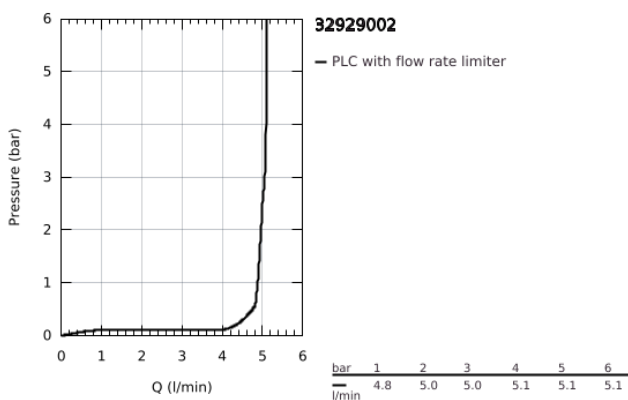

32 929 002 **EUROSMART SINGLE-LEVER BIDET MIXER 1/2"**
S-SIZE

PRODUCT DESCRIPTION

- Colour: chrome
- single hole installation
- metal lever
- GROHE SilkMove 35 mm ceramic cartridge
- adjustable flow rate limiter
- with temperature limiter
- GROHE LongLife finish
- GROHE EcoJoy - less water, perfect flow
- maximum flow rate (at 3 bar): 5 l/min
- GROHE FastFixation installation system
- with ball joint
- pop-up waste set 1 1/4"
- flexible connection hoses

32 929 002 **EUROSMART SINGLE-LEVER BIDET MIXER 1/2"**
S-SIZE

SPARE PARTS

- 1: Lever (Spare part-nr. 46897000)
 - 2: Cap (Spare part-nr. 46492000)
 - 3: Screw coupling (Spare part-nr. 46460000)
 - 4: Cartridge (Spare part-nr. 46374000)
 - 5: Pop-up rod (Spare part-nr. 06329000)
 - 6: Mousseur (Spare part-nr. 48159000)
 - 7: Shank mounting kit (Spare part-nr. 46671000)
 - 8: Waste set 1 1/4" (Spare part-nr. 28910000)
 - 8.1: Plug (Spare part-nr. 07182000)
 - 8.2: Eccentric rod (Spare part-nr. 07052000)
 - 9: Socket Spanner (Spare part-nr. 19332000)*
 - 10: Mounting wrench (Spare part-nr. 19017000)*
 - 11: Eccentric rod (Spare part-nr. 07341000)*
- * Optional accessories