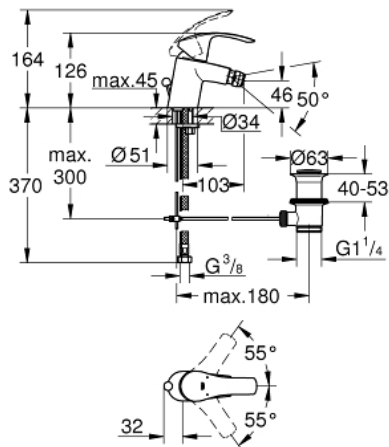

32 929 002 **EUROSMART SINGLE-LEVER BIDET MIXER 1/2"**
S-SIZE

PRODUCT DESCRIPTION

- Colour: chrome
- single hole installation
- metal lever
- GROHE SilkMove 35 mm ceramic cartridge
- adjustable flow rate limiter
- with temperature limiter
- GROHE LongLife finish
- GROHE EcoJoy - less water, perfect flow
- maximum flow rate (at 3 bar): 5 l/min
- GROHE FastFixation installation system
- with ball joint
- pop-up waste set 1 1/4"
- flexible connection hoses

32 929 002 **EUROSMART SINGLE-LEVER BIDET MIXER 1/2"**
S-SIZE

SPARE PARTS

- 1: Lever (Spare part-nr. 46897000)
 - 2: Cap (Spare part-nr. 46492000)
 - 3: Screw coupling (Spare part-nr. 46460000)
 - 4: Cartridge (Spare part-nr. 46374000)
 - 5: Pop-up rod (Spare part-nr. 06329000)
 - 6: Mousseur (Spare part-nr. 48159000)
 - 7: Shank mounting kit (Spare part-nr. 46671000)
 - 8: Waste set 1 1/4" (Spare part-nr. 28910000)
 - 8.1: Plug (Spare part-nr. 07182000)
 - 8.2: Eccentric rod (Spare part-nr. 07052000)
 - 9: Socket Spanner (Spare part-nr. 19332000)*
 - 10: Mounting wrench (Spare part-nr. 19017000)*
 - 11: Eccentric rod (Spare part-nr. 07341000)*
- * Optional accessories