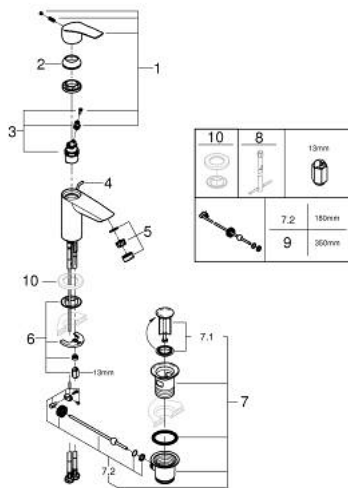

32 926 243 3 **EUROSMART SINGLE-LEVER BASIN MIXER 1/2"**
S-SIZE

PRODUCT DESCRIPTION

- Colour: matte black
- single hole installation
- metal lever
- GROHE SilkMove 28 mm ceramic cartridge
- EcoMode - cold water flow in mid-lever position saves energy
- adjustable flow rate limiter
- with temperature limiter
- GROHE EcoJoy - less water, perfect flow
- maximum flow rate (at 3 bar): 5 l/min
- Protected Water Ways no contact of water with lead or nickel inside the tap
- GROHE FastFixation installation system
- pop-up waste set 1 1/4"
- lift rod in lateral position
- flexible connection hoses
- professional edition

32 926 243 3 **EUROSMART SINGLE-LEVER BASIN MIXER 1/2"**
S-SIZE

SPARE PARTS

- 1: Lever (Spare part-nr. 485512430)
 - 2: cap (Spare part-nr. 461162430)
 - 3: Cartridge (Spare part-nr. 48518000)
 - 4: lift rod (Spare part-nr. 659362430)
 - 5: Mousseur (Spare part-nr. 481592430)
 - 6: Shank mounting kit (Spare part-nr. 46645000)
 - 7: Waste set 1 1/4" (Spare part-nr. 289102430)
 - 7.1: Plug (Spare part-nr. 071822430)
 - 7.2: Eccentric rod (Spare part-nr. 07052000)
 - 8: Mounting wrench (Spare part-nr. 19017000)*
 - 9: Eccentric rod (Spare part-nr. 07341000)*
- * Optional accessories