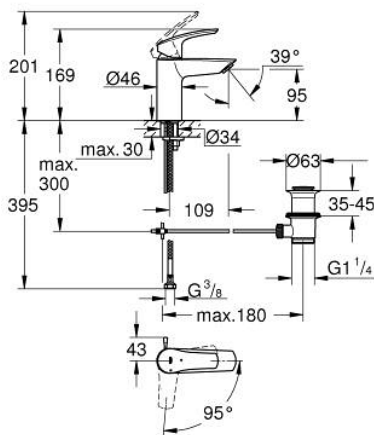

32 926 243 3 **EUROSMART SINGLE-LEVER BASIN MIXER 1/2"**
S-SIZE

PRODUCT DESCRIPTION

- Colour: matte black
- single hole installation
- metal lever
- GROHE SilkMove 28 mm ceramic cartridge
- EcoMode - cold water flow in mid-lever position saves energy
- adjustable flow rate limiter
- with temperature limiter
- GROHE EcoJoy - less water, perfect flow
- maximum flow rate (at 3 bar): 5 l/min
- Protected Water Ways no contact of water with lead or nickel inside the tap
- GROHE FastFixation installation system
- pop-up waste set 1 1/4"
- lift rod in lateral position
- flexible connection hoses
- professional edition

32 926 243 3 **EUROSMART SINGLE-LEVER BASIN MIXER 1/2"**
S-SIZE

SPARE PARTS

- 1: Lever (Spare part-nr. 485512430)
 - 2: cap (Spare part-nr. 461162430)
 - 3: Cartridge (Spare part-nr. 48518000)
 - 4: lift rod (Spare part-nr. 659362430)
 - 5: Mousseur (Spare part-nr. 481592430)
 - 6: Shank mounting kit (Spare part-nr. 46645000)
 - 7: Waste set 1 1/4" (Spare part-nr. 289102430)
 - 7.1: Plug (Spare part-nr. 071822430)
 - 7.2: Eccentric rod (Spare part-nr. 07052000)
 - 8: Mounting wrench (Spare part-nr. 19017000)*
 - 9: Eccentric rod (Spare part-nr. 07341000)*
- * Optional accessories