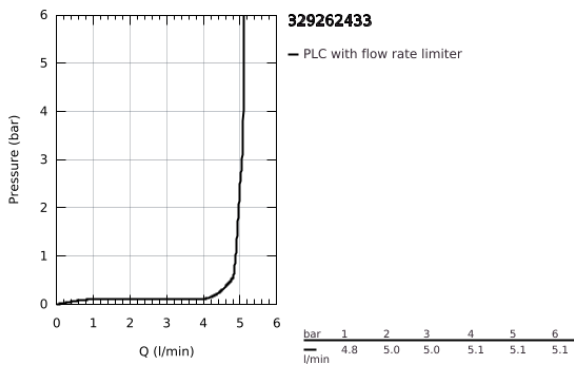

32 926 243 3 **EUROSMART SINGLE-LEVER BASIN MIXER 1/2"**
S-SIZE

PRODUCT DESCRIPTION

- Colour: matte black
- single hole installation
- metal lever
- GROHE SilkMove 28 mm ceramic cartridge
- EcoMode - cold water flow in mid-lever position saves energy
- adjustable flow rate limiter
- with temperature limiter
- GROHE EcoJoy - less water, perfect flow
- maximum flow rate (at 3 bar): 5 l/min
- Protected Water Ways no contact of water with lead or nickel inside the tap
- GROHE FastFixation installation system
- pop-up waste set 1 1/4"
- lift rod in lateral position
- flexible connection hoses
- professional edition

32 926 243 3 **EUROSMART SINGLE-LEVER BASIN MIXER 1/2"**
S-SIZE

SPARE PARTS

- 1: Lever (Spare part-nr. 485512430)
 - 2: cap (Spare part-nr. 461162430)
 - 3: Cartridge (Spare part-nr. 48518000)
 - 4: lift rod (Spare part-nr. 659362430)
 - 5: Mousseur (Spare part-nr. 481592430)
 - 6: Shank mounting kit (Spare part-nr. 46645000)
 - 7: Waste set 1 1/4" (Spare part-nr. 289102430)
 - 7.1: Plug (Spare part-nr. 071822430)
 - 7.2: Eccentric rod (Spare part-nr. 07052000)
 - 8: Mounting wrench (Spare part-nr. 19017000)*
 - 9: Eccentric rod (Spare part-nr. 07341000)*
- * Optional accessories