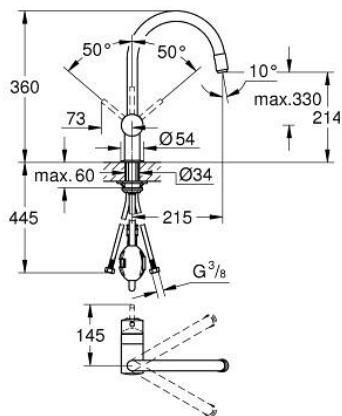

32 918 01D MINTA SINGLE-LEVER SINK MIXER 1/2"

PRODUCT DESCRIPTION

- Colour: chrome
- C-spout
- single hole installation
- GROHE LongLife finish
- GROHE SilkMove 46 mm ceramic cartridge
- Easy Docking Function guarantees easy retraction and smooth docking back to the starting position
- Pull-Out spout for greater flexibility
- adjustable flow rate limiter
- swivel tubular spout, swivel area 360°
- integrated non-return valve
- protected against backflow
- flexible connection hoses
- rapid installation system
- maximum flow rate (at 3 bar): 5 l/min
- optional temperature limiter
- minimum pressure 1.0 bar

32 918 01D MINTA SINGLE-LEVER SINK MIXER 1/2"

SPARE PARTS

- 1: Lever (Spare part-nr. 46015000)
 - 2: Cap (Spare part-nr. 46025000)
 - 3: Cartridge (Spare part-nr. 46048000)
 - 4: Pull-Out spray (Spare part-nr. 46925000)
 - 4.1: Mousseur (Spare part-nr. 13952000)
 - 4.2: Non-return valve (Spare part-nr. 08565000)
 - 5: Hose for sink mixer with pull-out dual spray or mousseur (Spare part-nr. 48293000)
 - 6: Shank mounting kit (Spare part-nr. 46345000)
 - 7: Temperature limiter (Spare part-nr. 46375000)*
- * Optional accessories