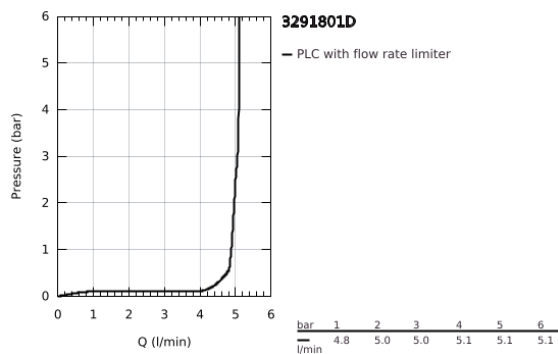

32 918 01D MINTA SINGLE-LEVER SINK MIXER 1/2"

PRODUCT DESCRIPTION

- Colour: chrome
- C-spout
- single hole installation
- GROHE LongLife finish
- GROHE SilkMove 46 mm ceramic cartridge
- Easy Docking Function guarantees easy retraction and smooth docking back to the starting position
- Pull-Out spout for greater flexibility
- adjustable flow rate limiter
- swivel tubular spout, swivel area 360°
- integrated non-return valve
- protected against backflow
- flexible connection hoses
- rapid installation system
- maximum flow rate (at 3 bar): 5 l/min
- optional temperature limiter
- minimum pressure 1.0 bar

32 918 01D MINTA SINGLE-LEVER SINK MIXER 1/2"

SPARE PARTS

- 1: Lever (Spare part-nr. 46015000)
 - 2: Cap (Spare part-nr. 46025000)
 - 3: Cartridge (Spare part-nr. 46048000)
 - 4: Pull-Out spray (Spare part-nr. 46925000)
 - 4.1: Mousseur (Spare part-nr. 13952000)
 - 4.2: Non-return valve (Spare part-nr. 08565000)
 - 5: Hose for sink mixer with pull-out dual spray or mousseur (Spare part-nr. 48293000)
 - 6: Shank mounting kit (Spare part-nr. 46345000)
 - 7: Temperature limiter (Spare part-nr. 46375000)*
- * Optional accessories