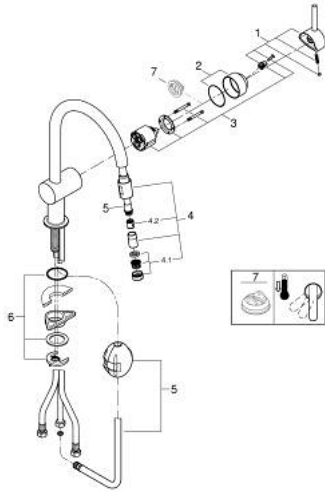

32 918 01D MINTA SINGLE-LEVER SINK MIXER 1/2"

PRODUCT DESCRIPTION

- Colour: chrome
- C-spout
- single hole installation
- GROHE LongLife finish
- GROHE SilkMove 46 mm ceramic cartridge
- Easy Docking Function guarantees easy retraction and smooth docking back to the starting position
- Pull-Out spout for greater flexibility
- adjustable flow rate limiter
- swivel tubular spout, swivel area 360°
- integrated non-return valve
- protected against backflow
- flexible connection hoses
- rapid installation system
- maximum flow rate (at 3 bar): 5 l/min
- optional temperature limiter
- minimum pressure 1.0 bar

32 918 01D MINTA SINGLE-LEVER SINK MIXER 1/2"

SPARE PARTS

- 1: Lever (Spare part-nr. 46015000)
 - 2: Cap (Spare part-nr. 46025000)
 - 3: Cartridge (Spare part-nr. 46048000)
 - 4: Pull-Out spray (Spare part-nr. 46925000)
 - 4.1: Mousseur (Spare part-nr. 13952000)
 - 4.2: Non-return valve (Spare part-nr. 08565000)
 - 5: Hose for sink mixer with pull-out dual spray or mousseur (Spare part-nr. 48293000)
 - 6: Shank mounting kit (Spare part-nr. 46345000)
 - 7: Temperature limiter (Spare part-nr. 46375000)*
- * Optional accessories