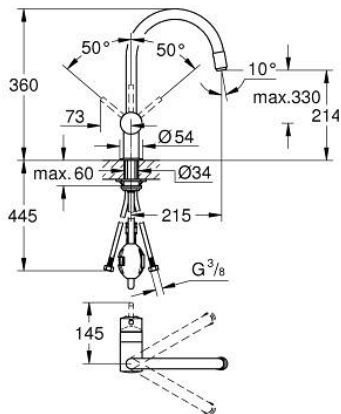

32 918 00E MINTA SINGLE-LEVER SINK MIXER 1/2"

PRODUCT DESCRIPTION

- Colour: chrome
- C-spout
- single hole installation
- GROHE LongLife finish
- GROHE SilkMove 46 mm ceramic cartridge
- GROHE EcoJoy - less water, perfect flow
- Easy Docking Function guarantees easy retraction and smooth docking back to the starting position
- Pull-Out spout for greater flexibility
- adjustable flow rate limiter
- swivel tubular spout, swivel area 360°
- integrated non-return valve
- protected against backflow
- flexible connection hoses
- rapid installation system
- maximum flow rate (at 3 bar): 5 l/min
- optional temperature limiter