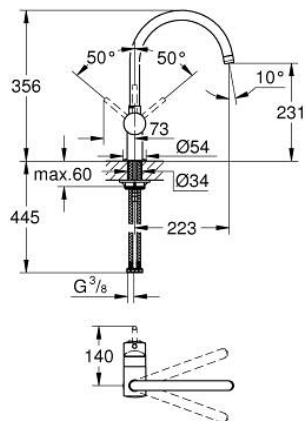

## 32 917 KS0 MINTA SINGLE-LEVER SINK MIXER 1/2"

### PRODUCT DESCRIPTION

- Colour: velvet black
- C-spout
- single hole installation
- GROHE LongLife finish
- GROHE SilkMove 46 mm ceramic cartridge
- adjustable flow rate limiter
- swivel tubular spout
- selectable swivel area: 0° / 150° / 360°
- flexible connection hoses
- connector set 3/8"
- rapid installation system
- optional temperature limiter
- maximum flow rate (at 3 bar): 11.5 l/min

### SPARE PARTS

- 1: Lever (Spare part-nr. 46015KS0)
  - 2: Cap (Spare part-nr. 46025KS0)
  - 3: Cartridge (Spare part-nr. 46048000)
  - 4: C-spout (Spare part-nr. 13043KS0)
  - 4.1: Sealing washer (Spare part-nr. 0128500M)
  - 4.2: Safety ring (Spare part-nr. 0485300M)
  - 4.3: Mousseur (Spare part-nr. 13928KS0)
  - 5: Shank mounting kit (Spare part-nr. 46249000)
  - 6: Mounting wrench (Spare part-nr. 19017000)\*
- \* Optional accessories