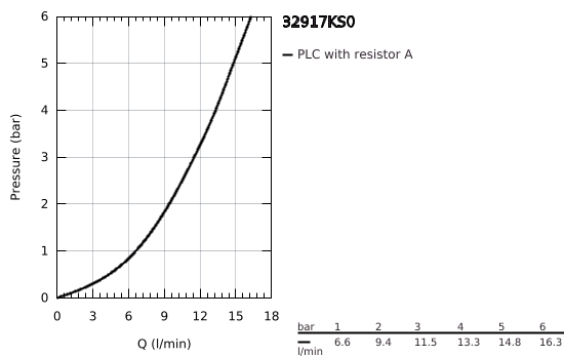

## 32 917 KS0 MINTA SINGLE-LEVER SINK MIXER 1/2"

### PRODUCT DESCRIPTION

- Colour: velvet black
- C-spout
- single hole installation
- GROHE LongLife finish
- GROHE SilkMove 46 mm ceramic cartridge
- adjustable flow rate limiter
- swivel tubular spout
- selectable swivel area: 0° / 150° / 360°
- flexible connection hoses
- connector set 3/8"
- rapid installation system
- optional temperature limiter
- maximum flow rate (at 3 bar): 11.5 l/min