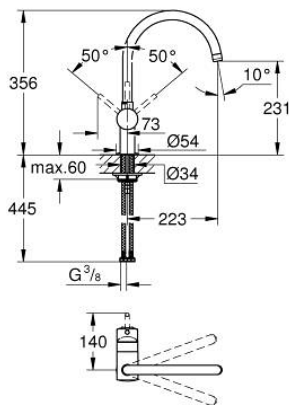

## 32 917 DC0 MINTA SINGLE-LEVER SINK MIXER 1/2"

### PRODUCT DESCRIPTION

- Colour: supersteel
- C-spout
- single hole installation
- GROHE LongLife finish
- GROHE SilkMove 46 mm ceramic cartridge
- adjustable flow rate limiter
- swivel tubular spout
- selectable swivel area: 0° / 150° / 360°
- flexible connection hoses
- connector set 3/8"
- rapid installation system
- optional temperature limiter
- maximum flow rate (at 3 bar): 11.5 l/min

### SPARE PARTS

- 1: Lever (Spare part-nr. 46015DC0)
  - 2: Cap (Spare part-nr. 46025DC0)
  - 3: Cartridge (Spare part-nr. 46048000)
  - 4: C-spout (Spare part-nr. 13043DC0)
  - 4.1: Sealing washer (Spare part-nr. 0128500M)
  - 4.2: Safety ring (Spare part-nr. 0485300M)
  - 4.3: Mousseur (Spare part-nr. 13928DC0)
  - 5: Shank mounting kit (Spare part-nr. 46249000)
  - 6: Mounting wrench (Spare part-nr. 19017000)\*
- \* Optional accessories