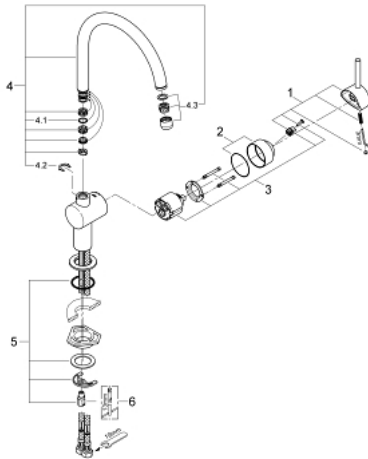

## 32 917 DC0 MINTA SINGLE-LEVER SINK MIXER 1/2"

### PRODUCT DESCRIPTION

- Colour: supersteel
- C-spout
- single hole installation
- GROHE LongLife finish
- GROHE SilkMove 46 mm ceramic cartridge
- adjustable flow rate limiter
- swivel tubular spout
- selectable swivel area: 0° / 150° / 360°
- flexible connection hoses
- connector set 3/8"
- rapid installation system
- optional temperature limiter
- maximum flow rate (at 3 bar): 11.5 l/min

### SPARE PARTS

- 1: Lever (Spare part-nr. 46015DC0)
  - 2: Cap (Spare part-nr. 46025DC0)
  - 3: Cartridge (Spare part-nr. 46048000)
  - 4: C-spout (Spare part-nr. 13043DC0)
  - 4.1: Sealing washer (Spare part-nr. 0128500M)
  - 4.2: Safety ring (Spare part-nr. 0485300M)
  - 4.3: Mousseur (Spare part-nr. 13928DC0)
  - 5: Shank mounting kit (Spare part-nr. 46249000)
  - 6: Mounting wrench (Spare part-nr. 19017000)\*
- \* Optional accessories