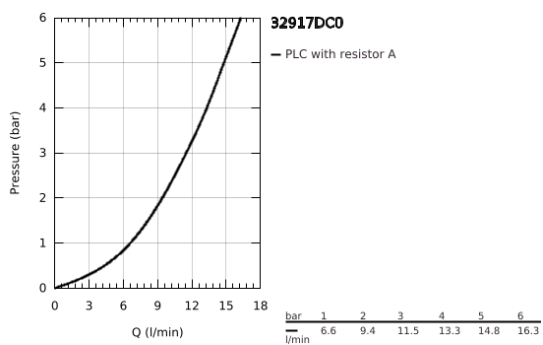

## 32 917 DC0 MINTA SINGLE-LEVER SINK MIXER 1/2"

### PRODUCT DESCRIPTION

- Colour: supersteel
- C-spout
- single hole installation
- GROHE LongLife finish
- GROHE SilkMove 46 mm ceramic cartridge
- adjustable flow rate limiter
- swivel tubular spout
- selectable swivel area: 0° / 150° / 360°
- flexible connection hoses
- connector set 3/8"
- rapid installation system
- optional temperature limiter
- maximum flow rate (at 3 bar): 11.5 l/min