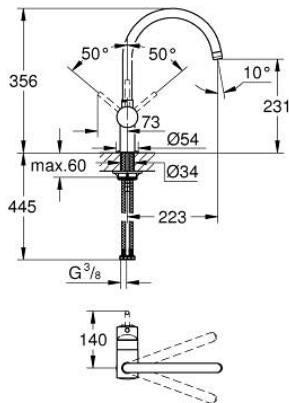

## 32 917 AL0 MINTA SINGLE-LEVER SINK MIXER 1/2"

### PRODUCT DESCRIPTION

- Colour: brushed hard graphite
- C-spout
- single hole installation
- GROHE LongLife finish
- GROHE SilkMove 46 mm ceramic cartridge
- adjustable flow rate limiter
- swivel tubular spout
- selectable swivel area: 0° / 150° / 360°
- flexible connection hoses
- connector set 3/8"
- rapid installation system
- optional temperature limiter
- maximum flow rate (at 3 bar): 11.5 l/min

### SPARE PARTS

- 1: Lever (Spare part-nr. 46015AL0)
  - 2: Cap (Spare part-nr. 46025AL0)
  - 3: Cartridge (Spare part-nr. 46048000)
  - 4: C-spout (Spare part-nr. 13043AL0)
  - 4.1: Sealing washer (Spare part-nr. 0128500M)
  - 4.2: Safety ring (Spare part-nr. 0485300M)
  - 4.3: Mousseur (Spare part-nr. 13928AL0)
  - 5: Shank mounting kit (Spare part-nr. 46249000)
  - 6: Mounting wrench (Spare part-nr. 19017000)\*
- \* Optional accessories