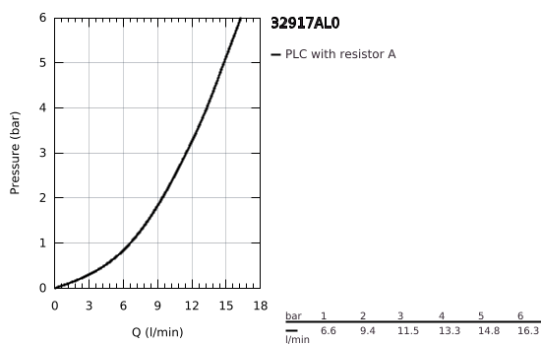

## 32 917 AL0 MINTA SINGLE-LEVER SINK MIXER 1/2"

### PRODUCT DESCRIPTION

- Colour: brushed hard graphite
- C-spout
- single hole installation
- GROHE LongLife finish
- GROHE SilkMove 46 mm ceramic cartridge
- adjustable flow rate limiter
- swivel tubular spout
- selectable swivel area: 0° / 150° / 360°
- flexible connection hoses
- connector set 3/8"
- rapid installation system
- optional temperature limiter
- maximum flow rate (at 3 bar): 11.5 l/min