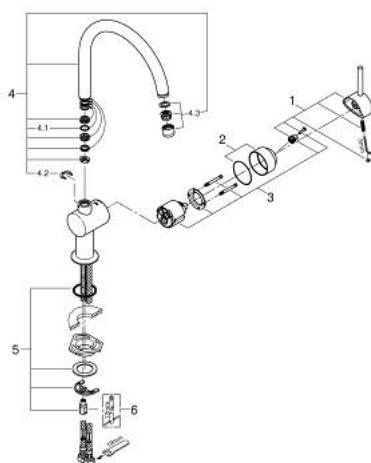

## 32 917 AL0 MINTA SINGLE-LEVER SINK MIXER 1/2"

### PRODUCT DESCRIPTION

- Colour: brushed hard graphite
- C-spout
- single hole installation
- GROHE LongLife finish
- GROHE SilkMove 46 mm ceramic cartridge
- adjustable flow rate limiter
- swivel tubular spout
- selectable swivel area: 0° / 150° / 360°
- flexible connection hoses
- connector set 3/8"
- rapid installation system
- optional temperature limiter
- maximum flow rate (at 3 bar): 11.5 l/min

### SPARE PARTS

- 1: Lever (Spare part-nr. 46015AL0)
  - 2: Cap (Spare part-nr. 46025AL0)
  - 3: Cartridge (Spare part-nr. 46048000)
  - 4: C-spout (Spare part-nr. 13043AL0)
  - 4.1: Sealing washer (Spare part-nr. 0128500M)
  - 4.2: Safety ring (Spare part-nr. 0485300M)
  - 4.3: Mousseur (Spare part-nr. 13928AL0)
  - 5: Shank mounting kit (Spare part-nr. 46249000)
  - 6: Mounting wrench (Spare part-nr. 19017000)\*
- \* Optional accessories