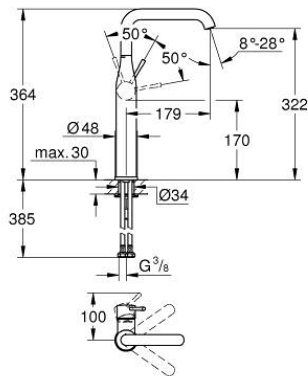

32 901 243 1 **ESSENCE SINGLE-LEVER BASIN MIXER 1/2"**
XL-SIZE

PRODUCT DESCRIPTION

- Colour: matte black
- for free-standing basins
- GROHE SilkMove 28 mm ceramic cartridge
- with temperature limiter
- GROHE AquaGuide adjustable mousseur
- GROHE FastFixation Plus rapid installation system
- swivel spout with mousseur and stop limiter
- smooth body
- flexible connection hoses
- maximum flow rate (at 3 bar): 6.6 l/min

32 901 243 1 **ESSENCE SINGLE-LEVER BASIN MIXER 1/2"**
XL-SIZE

SPARE PARTS

- 1: Lever (Spare part-nr. 469192430)
- 2: Cartridge (Spare part-nr. 46580000)
- 3: screw ring (Spare part-nr. 48591000)
- 4: Outlet (Spare part-nr. 134202430)
- 4.1: Mousseur (Spare part-nr. 48480000)
- 4.2: Sealing washer (Spare part-nr. 0128500M)
- 4.3: Safety ring (Spare part-nr. 4826600M)
- 5: Escutcheon (Spare part-nr. 486032430)
- 6: Shank mounting kit (Spare part-nr. 46645000)
- 7: Mounting wrench (Spare part-nr. 19017000)*
- 8: Waste set with push-open plug (Spare part-nr. 658072430)*