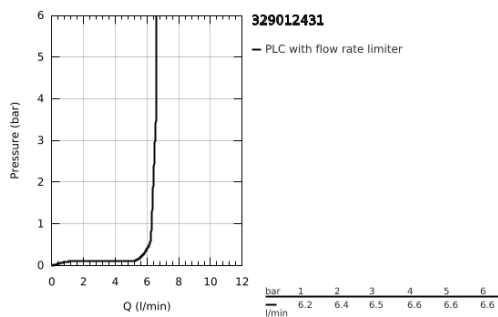

32 901 243 1 **ESSENCE SINGLE-LEVER BASIN MIXER 1/2"**
XL-SIZE

PRODUCT DESCRIPTION

- Colour: matte black
- for free-standing basins
- GROHE SilkMove 28 mm ceramic cartridge
- with temperature limiter
- GROHE AquaGuide adjustable mousseur
- GROHE FastFixation Plus rapid installation system
- swivel spout with mousseur and stop limiter
- smooth body
- flexible connection hoses
- maximum flow rate (at 3 bar): 6.6 l/min

32 901 243 1 **ESSENCE SINGLE-LEVER BASIN MIXER 1/2"**
XL-SIZE

SPARE PARTS

- 1: Lever (Spare part-nr. 469192430)
- 2: Cartridge (Spare part-nr. 46580000)
- 3: screw ring (Spare part-nr. 48591000)
- 4: Outlet (Spare part-nr. 134202430)
- 4.1: Mousseur (Spare part-nr. 48480000)
- 4.2: Sealing washer (Spare part-nr. 0128500M)
- 4.3: Safety ring (Spare part-nr. 4826600M)
- 5: Escutcheon (Spare part-nr. 486032430)
- 6: Shank mounting kit (Spare part-nr. 46645000)
- 7: Mounting wrench (Spare part-nr. 19017000)*
- 8: Waste set with push-open plug (Spare part-nr. 658072430)*