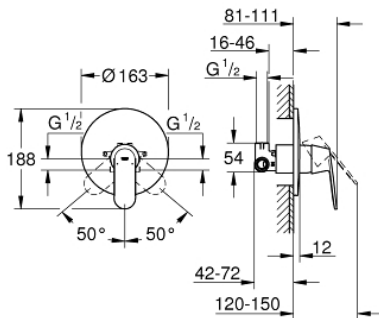

32 880 000 EUROCOSMO SINGLE-LEVER SHOWER MIXER 1/2"

PRODUCT DESCRIPTION

- Colour: chrome
- wall installation
- GROHE SilkMove 46 mm ceramic cartridge
- GROHE LongLife finish
- consisting of:
- set for final installation
- rough-in set for wall mounted shower mixer
- adjustable flow rate limiter
- adjustable minimum flow rate 2.5 l/min
- metal lever
- escutcheon- and shaft-sealing
- metal rosette
- screwed
- optional temperature limiter

32 880 000 EUROCOSMO SINGLE-LEVER SHOWER MIXER 1/2"

SPARE PARTS

- 1: Lever (Spare part-nr. 46682000)
- 2: Escutcheon (Spare part-nr. 46904000)
- 3: Cap (Spare part-nr. 02693000)
- 4: Cartridge (Spare part-nr. 46048000)
- 5: Temperature limiter (Spare part-nr. 46308000)*
- 6: Extension set (Spare part-nr. 46191000)*
- 7: Extension set (Spare part-nr. 46343000)*