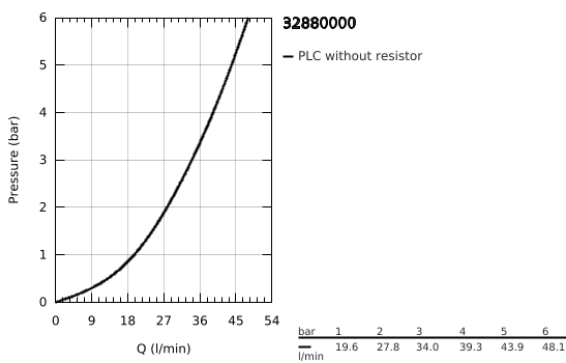

32 880 000 EUROCOSMO SINGLE-LEVER SHOWER MIXER 1/2"

PRODUCT DESCRIPTION

- Colour: chrome
- wall installation
- GROHE SilkMove 46 mm ceramic cartridge
- GROHE LongLife finish
- consisting of:
- set for final installation
- rough-in set for wall mounted shower mixer
- adjustable flow rate limiter
- adjustable minimum flow rate 2.5 l/min
- metal lever
- escutcheon- and shaft-sealing
- metal rosette
- screwed
- optional temperature limiter

32 880 000 EUROCOSMO SINGLE-LEVER SHOWER MIXER 1/2"

SPARE PARTS

- 1: Lever (Spare part-nr. 46682000)
- 2: Escutcheon (Spare part-nr. 46904000)
- 3: Cap (Spare part-nr. 02693000)
- 4: Cartridge (Spare part-nr. 46048000)
- 5: Temperature limiter (Spare part-nr. 46308000)*
- 6: Extension set (Spare part-nr. 46191000)*
- 7: Extension set (Spare part-nr. 46343000)*