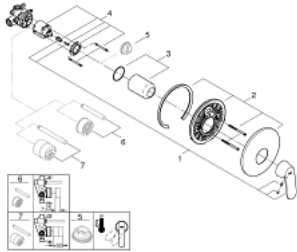

32 880 000 EUROCOSMO SINGLE-LEVER SHOWER MIXER 1/2"

PRODUCT DESCRIPTION

- Colour: chrome
- wall installation
- GROHE SilkMove 46 mm ceramic cartridge
- GROHE LongLife finish
- consisting of:
- set for final installation
- rough-in set for wall mounted shower mixer
- adjustable flow rate limiter
- adjustable minimum flow rate 2.5 l/min
- metal lever
- escutcheon- and shaft-sealing
- metal rosette
- screwed
- optional temperature limiter

32 880 000 EUROCOSMO SINGLE-LEVER SHOWER MIXER 1/2"

SPARE PARTS

- 1: Lever (Spare part-nr. 46682000)
- 2: Escutcheon (Spare part-nr. 46904000)
- 3: Cap (Spare part-nr. 02693000)
- 4: Cartridge (Spare part-nr. 46048000)
- 5: Temperature limiter (Spare part-nr. 46308000)*
- 6: Extension set (Spare part-nr. 46191000)*
- 7: Extension set (Spare part-nr. 46343000)*