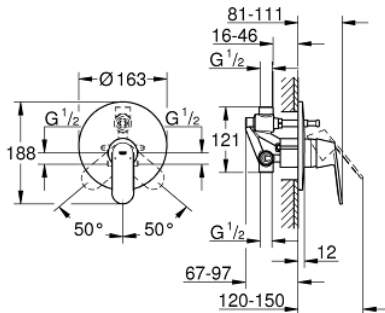

### 32 879 000 EUROCOSMO SINGLE-LEVER BATH MIXER 1/2"

#### PRODUCT DESCRIPTION

- Colour: chrome
- wall installation
- GROHE SilkMove 46 mm ceramic cartridge
- GROHE LongLife finish
- consisting of:
- set for final installation
- rough-in set for wall mounted bath mixer
- adjustable flow rate limiter
- adjustable minimum flow rate 2.5 l/min
- automatic diverter: bath/shower
- metal lever
- metal wall escutcheon
- screwed
- optional temperature limiter

32 879 000 **EUROCOSMO SINGLE-LEVER BATH MIXER 1/2"**

**SPARE PARTS**

- 1: Lever (Spare part-nr. 46682000)
- 2: Escutcheon (Spare part-nr. 46905000)
- 3: Cap (Spare part-nr. 02693000)
- 4: Cartridge (Spare part-nr. 46048000)
- 5: Diverter (Spare part-nr. 46737000)
- 6: Temperature limiter (Spare part-nr. 46308000)\*
- 7: Extension set (Spare part-nr. 46191000)\*
- 8: Extension set (Spare part-nr. 46343000)\*