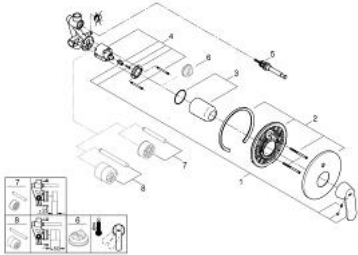

#### PRODUCT DESCRIPTION

- Colour: chrome
- wall installation
- GROHE SilkMove 46 mm ceramic cartridge
- GROHE LongLife finish
- consisting of:
- set for final installation
- rough-in set for wall mounted bath mixer
- adjustable flow rate limiter
- adjustable minimum flow rate 2.5 l/min
- automatic diverter: bath/shower
- metal lever
- metal wall escutcheon
- screwed
- optional temperature limiter

32 879 000 **EUROCOSMO SINGLE-LEVER BATH MIXER 1/2"**

**SPARE PARTS**

- 1: Lever (Spare part-nr. 46682000)
- 2: Escutcheon (Spare part-nr. 46905000)
- 3: Cap (Spare part-nr. 02693000)
- 4: Cartridge (Spare part-nr. 46048000)
- 5: Diverter (Spare part-nr. 46737000)
- 6: Temperature limiter (Spare part-nr. 46308000)\*
- 7: Extension set (Spare part-nr. 46191000)\*
- 8: Extension set (Spare part-nr. 46343000)\*