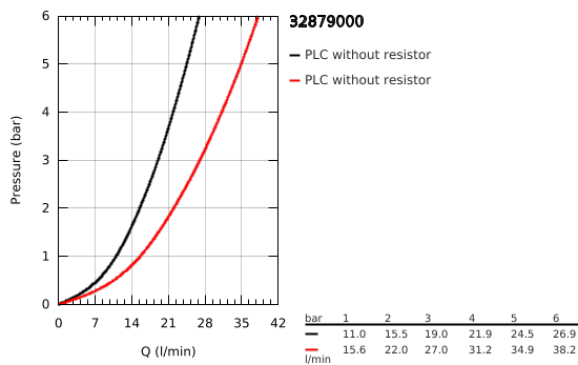

### 32 879 000 EUROCOSMO SINGLE-LEVER BATH MIXER 1/2"

#### PRODUCT DESCRIPTION

- Colour: chrome
- wall installation
- GROHE SilkMove 46 mm ceramic cartridge
- GROHE LongLife finish
- consisting of:
- set for final installation
- rough-in set for wall mounted bath mixer
- adjustable flow rate limiter
- adjustable minimum flow rate 2.5 l/min
- automatic diverter: bath/shower
- metal lever
- metal wall escutcheon
- screwed
- optional temperature limiter