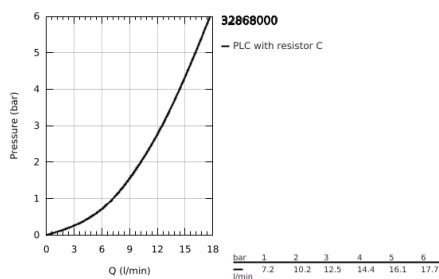

32 868 000 **BAUCLASSIC SINGLE-LEVER BASIN MIXER 1/2"**

**PRODUCT DESCRIPTION**

- Colour: chrome
- for free-standing basins
- metal lever
- GROHE SmoothControl 28 mm ceramic cartridge
- GROHE LongLife finish
- mousseur
- pop-up waste set 1 1/4"
- flexible connection hoses
- rapid installation system

## 32 868 000 BAUCLASSIC SINGLE-LEVER BASIN MIXER 1/2"