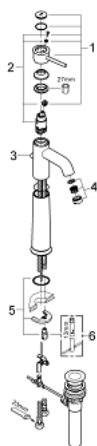

32 868 000 **BAUCLASSIC SINGLE-LEVER BASIN MIXER 1/2"**

**PRODUCT DESCRIPTION**

- Colour: chrome
- for free-standing basins
- metal lever
- GROHE SmoothControl 28 mm ceramic cartridge
- GROHE LongLife finish
- mousseur
- pop-up waste set 1 1/4"
- flexible connection hoses
- rapid installation system

## 32 868 000 BAUCLASSIC SINGLE-LEVER BASIN MIXER 1/2"

### SPARE PARTS

- 1: Lever (Spare part-nr. 46761000)
  - 2: Cartridge (Spare part-nr. 46580000)
  - 3: Pop-up rod (Spare part-nr. 06329000)
  - 4: Mousseur (Spare part-nr. 13952000)
  - 5: Shank mounting kit (Spare part-nr. 46249000)
  - 6: Mounting wrench (Spare part-nr. 19017000)\*
- \* Optional accessories