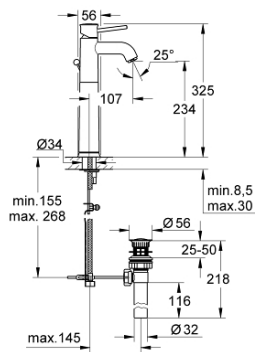

32 868 000 **BAUCLASSIC SINGLE-LEVER BASIN MIXER 1/2"**

**PRODUCT DESCRIPTION**

- Colour: chrome
- for free-standing basins
- metal lever
- GROHE SmoothControl 28 mm ceramic cartridge
- GROHE LongLife finish
- mousseur
- pop-up waste set 1 1/4"
- flexible connection hoses
- rapid installation system

## 32 868 000 BAUCLASSIC SINGLE-LEVER BASIN MIXER 1/2"

### SPARE PARTS

- 1: Lever (Spare part-nr. 46761000)
  - 2: Cartridge (Spare part-nr. 46580000)
  - 3: Pop-up rod (Spare part-nr. 06329000)
  - 4: Mousseur (Spare part-nr. 13952000)
  - 5: Shank mounting kit (Spare part-nr. 46249000)
  - 6: Mounting wrench (Spare part-nr. 19017000)\*
- \* Optional accessories