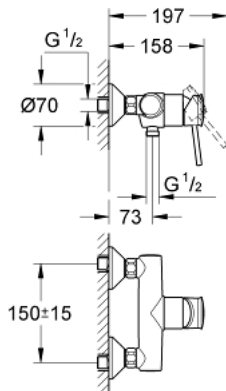

32 867 000 **BAUCLASSIC SINGLE-LEVER SHOWER MIXER 1/2"**

PRODUCT DESCRIPTION

- Colour: chrome
- wall mounted
- metal lever
- GROHE SmoothControl 46 mm ceramic cartridge
- GROHE LongLife finish
- adjustable flow rate limiter
- adjustable minimum flow rate 2.5 l/min
- shower bottom outlet 1/2"
- S-unions
- metal wall escutcheon
- S-Union with conical flange as standard equipment
- optional temperature limiter

32 867 000 BAUCLASSIC SINGLE-LEVER SHOWER MIXER 1/2"

SPARE PARTS

- 1: Lever (Spare part-nr. 46762000)
 - 2: Cap (Spare part-nr. 46584000)
 - 3: Cartridge (Spare part-nr. 46048000)
 - 4: S-union (Spare part-nr. 12075000)
 - 4.1: Seal (Spare part-nr. 0138600M)
 - 4.2: Escutcheon (Spare part-nr. 0221000M)
 - 5: Screw connection 1/2" (Spare part-nr. 45044000)
 - 6: Extension 3/4", 20 mm (Spare part-nr. 0713000M)*
 - 7: Special spanner (Spare part-nr. 19377000)*
 - 8: Escutcheon (Spare part-nr. 4804900M)*
- * Optional accessories