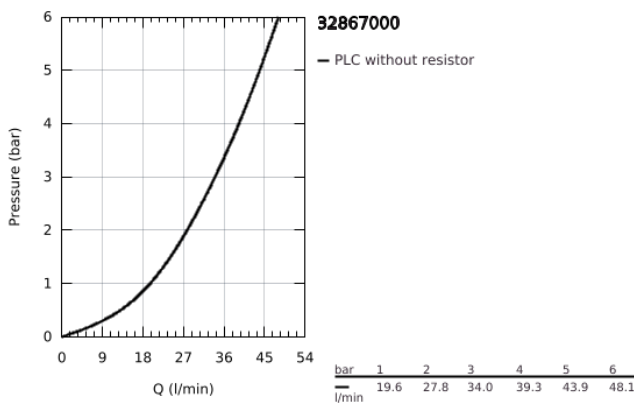

32 867 000 **BAUCLASSIC SINGLE-LEVER SHOWER MIXER 1/2"**

PRODUCT DESCRIPTION

- Colour: chrome
- wall mounted
- metal lever
- GROHE SmoothControl 46 mm ceramic cartridge
- GROHE LongLife finish
- adjustable flow rate limiter
- adjustable minimum flow rate 2.5 l/min
- shower bottom outlet 1/2"
- S-unions
- metal wall escutcheon
- S-Union with conical flange as standard equipment
- optional temperature limiter

32 867 000 BAUCLASSIC SINGLE-LEVER SHOWER MIXER 1/2"

SPARE PARTS

- 1: Lever (Spare part-nr. 46762000)
 - 2: Cap (Spare part-nr. 46584000)
 - 3: Cartridge (Spare part-nr. 46048000)
 - 4: S-union (Spare part-nr. 12075000)
 - 4.1: Seal (Spare part-nr. 0138600M)
 - 4.2: Escutcheon (Spare part-nr. 0221000M)
 - 5: Screw connection 1/2" (Spare part-nr. 45044000)
 - 6: Extension 3/4", 20 mm (Spare part-nr. 0713000M)*
 - 7: Special spanner (Spare part-nr. 19377000)*
 - 8: Escutcheon (Spare part-nr. 4804900M)*
- * Optional accessories