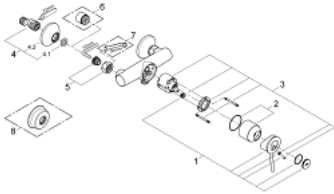

32 867 000 **BAUCLASSIC SINGLE-LEVER SHOWER MIXER 1/2"**

PRODUCT DESCRIPTION

- Colour: chrome
- wall mounted
- metal lever
- GROHE SmoothControl 46 mm ceramic cartridge
- GROHE LongLife finish
- adjustable flow rate limiter
- adjustable minimum flow rate 2.5 l/min
- shower bottom outlet 1/2"
- S-unions
- metal wall escutcheon
- S-Union with conical flange as standard equipment
- optional temperature limiter

32 867 000 BAUCLASSIC SINGLE-LEVER SHOWER MIXER 1/2"

SPARE PARTS

- 1: Lever (Spare part-nr. 46762000)
 - 2: Cap (Spare part-nr. 46584000)
 - 3: Cartridge (Spare part-nr. 46048000)
 - 4: S-union (Spare part-nr. 12075000)
 - 4.1: Seal (Spare part-nr. 0138600M)
 - 4.2: Escutcheon (Spare part-nr. 0221000M)
 - 5: Screw connection 1/2" (Spare part-nr. 45044000)
 - 6: Extension 3/4", 20 mm (Spare part-nr. 0713000M)*
 - 7: Special spanner (Spare part-nr. 19377000)*
 - 8: Escutcheon (Spare part-nr. 4804900M)*
- * Optional accessories