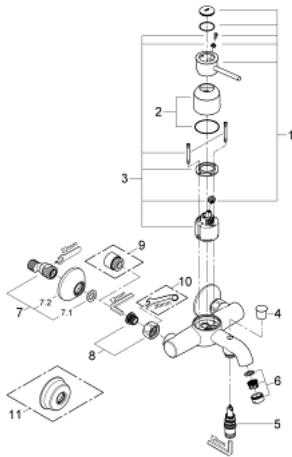

32 865 000 BAUCLASSIC SINGLE-LEVER BATH MIXER 1/2"

PRODUCT DESCRIPTION

- Colour: chrome
- wall mounted
- metal lever
- GROHE SmoothControl 46 mm ceramic cartridge
- GROHE LongLife finish
- adjustable flow rate limiter
- adjustable minimum flow rate 2.5 l/min
- automatic diverter: bath/shower
- mousseur
- S-unions
- metal wall escutcheon
- S-Union with conical flange as standard equipment
- optional temperature limiter

32 865 000 BAUCLASSIC SINGLE-LEVER BATH MIXER 1/2"

SPARE PARTS

- 1: Lever (Spare part-nr. 46762000)
- 2: Cap (Spare part-nr. 46584000)
- 3: Cartridge (Spare part-nr. 46048000)
- 4: Diverter knob (Spare part-nr. 65648000)
- 5: Diverter (Spare part-nr. 65655000)
- 6: Mousseur (Spare part-nr. 13952000)
- 7: S-union (Spare part-nr. 12075000)
- 7.1: Seal (Spare part-nr. 0138600M)
- 7.2: Escutcheon (Spare part-nr. 0221000M)
- 8: Screw connection 1/2" (Spare part-nr. 45044000)
- 9: Extension 3/4", 20 mm (Spare part-nr. 0713000M)*
- 10: Special spanner (Spare part-nr. 19377000)*
- 11: Escutcheon (Spare part-nr. 4804900M)*