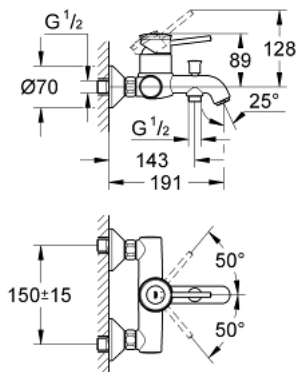

32 865 000 BAUCLASSIC SINGLE-LEVER BATH MIXER 1/2"

PRODUCT DESCRIPTION

- Colour: chrome
- wall mounted
- metal lever
- GROHE SmoothControl 46 mm ceramic cartridge
- GROHE LongLife finish
- adjustable flow rate limiter
- adjustable minimum flow rate 2.5 l/min
- automatic diverter: bath/shower
- mousseur
- S-unions
- metal wall escutcheon
- S-Union with conical flange as standard equipment
- optional temperature limiter

32 865 000 BAUCLASSIC SINGLE-LEVER BATH MIXER 1/2"

SPARE PARTS

- 1: Lever (Spare part-nr. 46762000)
- 2: Cap (Spare part-nr. 46584000)
- 3: Cartridge (Spare part-nr. 46048000)
- 4: Diverter knob (Spare part-nr. 65648000)
- 5: Diverter (Spare part-nr. 65655000)
- 6: Mousseur (Spare part-nr. 13952000)
- 7: S-union (Spare part-nr. 12075000)
- 7.1: Seal (Spare part-nr. 0138600M)
- 7.2: Escutcheon (Spare part-nr. 0221000M)
- 8: Screw connection 1/2" (Spare part-nr. 45044000)
- 9: Extension 3/4", 20 mm (Spare part-nr. 0713000M)*
- 10: Special spanner (Spare part-nr. 19377000)*
- 11: Escutcheon (Spare part-nr. 4804900M)*