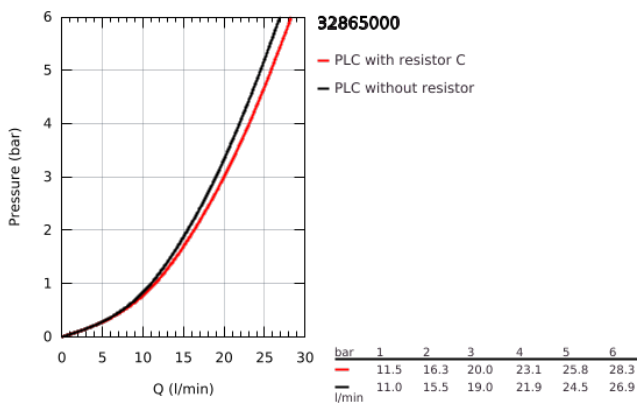

32 865 000 BAUCLASSIC SINGLE-LEVER BATH MIXER 1/2"

PRODUCT DESCRIPTION

- Colour: chrome
- wall mounted
- metal lever
- GROHE SmoothControl 46 mm ceramic cartridge
- GROHE LongLife finish
- adjustable flow rate limiter
- adjustable minimum flow rate 2.5 l/min
- automatic diverter: bath/shower
- mousseur
- S-unions
- metal wall escutcheon
- S-Union with conical flange as standard equipment
- optional temperature limiter

32 865 000 BAUCLASSIC SINGLE-LEVER BATH MIXER 1/2"

SPARE PARTS

- 1: Lever (Spare part-nr. 46762000)
- 2: Cap (Spare part-nr. 46584000)
- 3: Cartridge (Spare part-nr. 46048000)
- 4: Diverter knob (Spare part-nr. 65648000)
- 5: Diverter (Spare part-nr. 65655000)
- 6: Mousseur (Spare part-nr. 13952000)
- 7: S-union (Spare part-nr. 12075000)
- 7.1: Seal (Spare part-nr. 0138600M)
- 7.2: Escutcheon (Spare part-nr. 0221000M)
- 8: Screw connection 1/2" (Spare part-nr. 45044000)
- 9: Extension 3/4", 20 mm (Spare part-nr. 0713000M)*
- 10: Special spanner (Spare part-nr. 19377000)*
- 11: Escutcheon (Spare part-nr. 4804900M)*