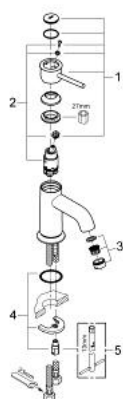

32 863 000 **BAUCLASSIC SINGLE-LEVER BASIN MIXER 1/2"**

PRODUCT DESCRIPTION

- Colour: chrome
- single hole installation
- metal lever
- GROHE SmoothControl 28 mm ceramic cartridge
- GROHE LongLife finish
- mousseur
- smooth body
- flexible connection hoses
- rapid installation system

32 863 000 BAUCLASSIC SINGLE-LEVER BASIN MIXER 1/2"

SPARE PARTS

- 1: Lever (Spare part-nr. 46761000)
 - 2: Cartridge (Spare part-nr. 46580000)
 - 3: Mousseur (Spare part-nr. 13952000)
 - 4: Shank mounting kit (Spare part-nr. 46249000)
 - 5: Mounting wrench (Spare part-nr. 19017000)*
- * Optional accessories