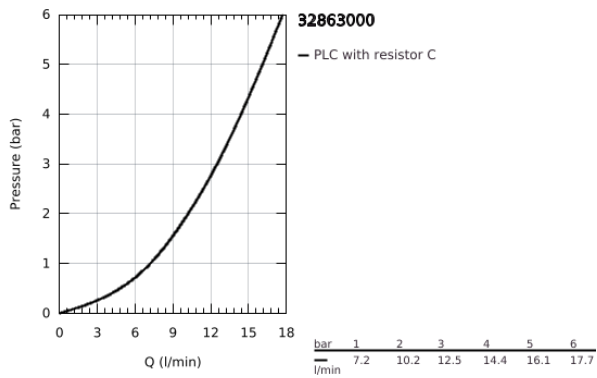

32 863 000 **BAUCLASSIC SINGLE-LEVER BASIN MIXER 1/2"**

PRODUCT DESCRIPTION

- Colour: chrome
- single hole installation
- metal lever
- GROHE SmoothControl 28 mm ceramic cartridge
- GROHE LongLife finish
- mousseur
- smooth body
- flexible connection hoses
- rapid installation system

32 863 000 BAUCLASSIC SINGLE-LEVER BASIN MIXER 1/2"

SPARE PARTS

- 1: Lever (Spare part-nr. 46761000)
 - 2: Cartridge (Spare part-nr. 46580000)
 - 3: Mousseur (Spare part-nr. 13952000)
 - 4: Shank mounting kit (Spare part-nr. 46249000)
 - 5: Mounting wrench (Spare part-nr. 19017000)*
- * Optional accessories