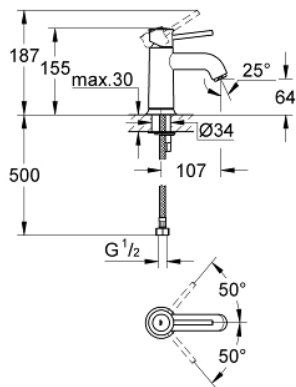

32 863 000 **BAUCLASSIC SINGLE-LEVER BASIN MIXER 1/2"**

PRODUCT DESCRIPTION

- Colour: chrome
- single hole installation
- metal lever
- GROHE SmoothControl 28 mm ceramic cartridge
- GROHE LongLife finish
- mousseur
- smooth body
- flexible connection hoses
- rapid installation system

32 863 000 BAUCLASSIC SINGLE-LEVER BASIN MIXER 1/2"

SPARE PARTS

- 1: Lever (Spare part-nr. 46761000)
 - 2: Cartridge (Spare part-nr. 46580000)
 - 3: Mousseur (Spare part-nr. 13952000)
 - 4: Shank mounting kit (Spare part-nr. 46249000)
 - 5: Mounting wrench (Spare part-nr. 19017000)*
- * Optional accessories