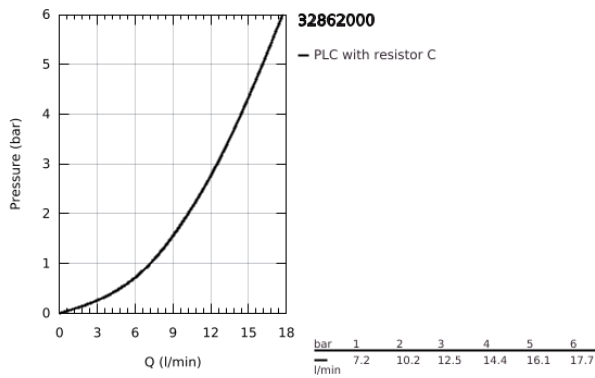

32 862 000 **BAUCLASSIC SINGLE-LEVER BASIN MIXER 1/2"**

PRODUCT DESCRIPTION

- Colour: chrome
- single hole installation
- metal lever
- GROHE SmoothControl 28 mm ceramic cartridge
- GROHE LongLife finish
- mousseur
- pop-up waste set 1 1/4"
- flexible connection hoses
- rapid installation system

32 862 000 **BAUCLASSIC SINGLE-LEVER BASIN MIXER 1/2"**

SPARE PARTS

- 1: Lever (Spare part-nr. 46761000)
 - 2: Cartridge (Spare part-nr. 46580000)
 - 3: Pop-up rod (Spare part-nr. 06329000)
 - 4: Mousseur (Spare part-nr. 13952000)
 - 5: Shank mounting kit (Spare part-nr. 46249000)
 - 6: Mounting wrench (Spare part-nr. 19017000)*
- * Optional accessories