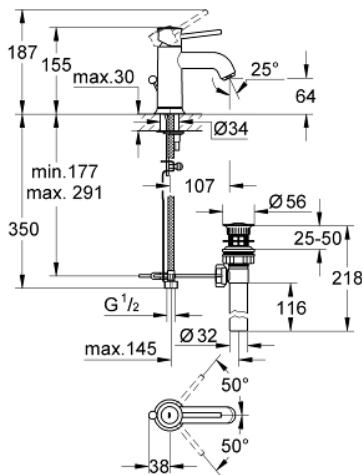

32 862 000 **BAUCLASSIC SINGLE-LEVER BASIN MIXER 1/2"**

PRODUCT DESCRIPTION

- Colour: chrome
- single hole installation
- metal lever
- GROHE SmoothControl 28 mm ceramic cartridge
- GROHE LongLife finish
- mousseur
- pop-up waste set 1 1/4"
- flexible connection hoses
- rapid installation system

32 862 000 **BAUCLASSIC SINGLE-LEVER BASIN MIXER 1/2"**

SPARE PARTS

- 1: Lever (Spare part-nr. 46761000)
 - 2: Cartridge (Spare part-nr. 46580000)
 - 3: Pop-up rod (Spare part-nr. 06329000)
 - 4: Mousseur (Spare part-nr. 13952000)
 - 5: Shank mounting kit (Spare part-nr. 46249000)
 - 6: Mounting wrench (Spare part-nr. 19017000)*
- * Optional accessories