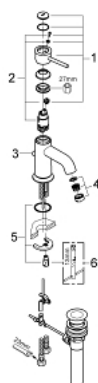

32 862 000 **BAUCLASSIC SINGLE-LEVER BASIN MIXER 1/2"**

PRODUCT DESCRIPTION

- Colour: chrome
- single hole installation
- metal lever
- GROHE SmoothControl 28 mm ceramic cartridge
- GROHE LongLife finish
- mousseur
- pop-up waste set 1 1/4"
- flexible connection hoses
- rapid installation system

32 862 000 **BAUCLASSIC SINGLE-LEVER BASIN MIXER 1/2"**

SPARE PARTS

- 1: Lever (Spare part-nr. 46761000)
 - 2: Cartridge (Spare part-nr. 46580000)
 - 3: Pop-up rod (Spare part-nr. 06329000)
 - 4: Mousseur (Spare part-nr. 13952000)
 - 5: Shank mounting kit (Spare part-nr. 46249000)
 - 6: Mounting wrench (Spare part-nr. 19017000)*
- * Optional accessories