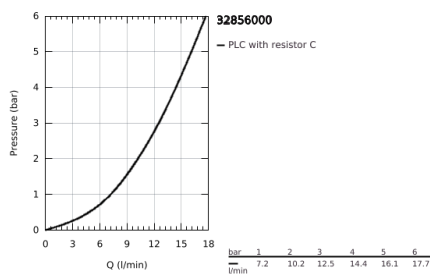

32 856 000 BAULOOP SINGLE-LEVER BASIN MIXER 1/2"

PRODUCT DESCRIPTION

- Colour: chrome
- for free-standing basins
- metal lever
- GROHE SmoothControl 28 mm ceramic cartridge
- GROHE LongLife finish
- mousseur
- pop-up waste set 1 1/4"
- flexible connection hoses
- rapid installation system

32 856 000 BAULoop SINGLE-LEVER BASIN MIXER 1/2"

SPARE PARTS

- 1: Lever (Spare part-nr. 46695000)
 - 2: Cartridge (Spare part-nr. 46580000)
 - 3: Pop-up rod (Spare part-nr. 10769000)
 - 4: Mousseur (Spare part-nr. 13952000)
 - 5: Shank mounting kit (Spare part-nr. 46249000)
 - 6: Base plate (Spare part-nr. 48052000)*
 - 7: Mounting wrench (Spare part-nr. 19017000)*
- * Optional accessories