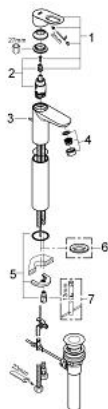

32 856 000 BAULOOP SINGLE-LEVER BASIN MIXER 1/2"

PRODUCT DESCRIPTION

- Colour: chrome
- for free-standing basins
- metal lever
- GROHE SmoothControl 28 mm ceramic cartridge
- GROHE LongLife finish
- mousseur
- pop-up waste set 1 1/4"
- flexible connection hoses
- rapid installation system

32 856 000 BAULoop SINGLE-LEVER BASIN MIXER 1/2"

SPARE PARTS

- 1: Lever (Spare part-nr. 46695000)
 - 2: Cartridge (Spare part-nr. 46580000)
 - 3: Pop-up rod (Spare part-nr. 10769000)
 - 4: Mousseur (Spare part-nr. 13952000)
 - 5: Shank mounting kit (Spare part-nr. 46249000)
 - 6: Base plate (Spare part-nr. 48052000)*
 - 7: Mounting wrench (Spare part-nr. 19017000)*
- * Optional accessories