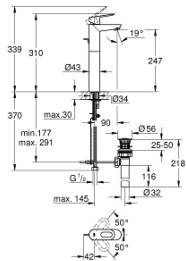

32 856 000 BAULOOP SINGLE-LEVER BASIN MIXER 1/2"

PRODUCT DESCRIPTION

- Colour: chrome
- for free-standing basins
- metal lever
- GROHE SmoothControl 28 mm ceramic cartridge
- GROHE LongLife finish
- mousseur
- pop-up waste set 1 1/4"
- flexible connection hoses
- rapid installation system

32 856 000 BAULoop SINGLE-LEVER BASIN MIXER 1/2"

SPARE PARTS

- 1: Lever (Spare part-nr. 46695000)
 - 2: Cartridge (Spare part-nr. 46580000)
 - 3: Pop-up rod (Spare part-nr. 10769000)
 - 4: Mousseur (Spare part-nr. 13952000)
 - 5: Shank mounting kit (Spare part-nr. 46249000)
 - 6: Base plate (Spare part-nr. 48052000)*
 - 7: Mounting wrench (Spare part-nr. 19017000)*
- * Optional accessories