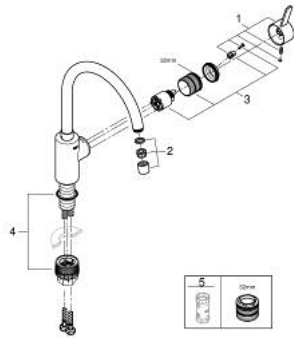

32 843 DC2 EUROCOSMO SINGLE-LEVER SINK MIXER 1/2"

PRODUCT DESCRIPTION

- Colour: supersteel
- high spout
- single hole installation
- GROHE LongLife finish
- GROHE SilkMove 35 mm ceramic cartridge
- Protected Water Ways no contact of water with lead or nickel inside the tap
- mousseur
- adjustable flow rate limiter
- swivel tubular spout, swivel area 150°
- flexible connection hoses
- metal fixation set
- maximum flow rate (at 3 bar): 10 l/min

32 843 DC2 EUROCOSMO SINGLE-LEVER SINK MIXER 1/2"

SPARE PARTS

- 1: Lever (Spare part-nr. 46683DC0)
- 2: Mousseur (Spare part-nr. 48418DC0)
- 3: Cartridge (Spare part-nr. 46374000)
- 4: Mounting set (Spare part-nr. 48477000)
- 5: Socket Spanner (Spare part-nr. 19332000)*
- * Optional accessories