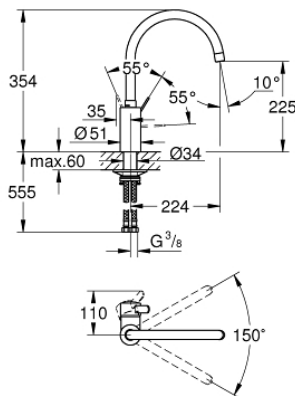

32 843 DC2 EUROCOSMO SINGLE-LEVER SINK MIXER 1/2"

PRODUCT DESCRIPTION

- Colour: supersteel
- high spout
- single hole installation
- GROHE LongLife finish
- GROHE SilkMove 35 mm ceramic cartridge
- Protected Water Ways no contact of water with lead or nickel inside the tap
- mousseur
- adjustable flow rate limiter
- swivel tubular spout, swivel area 150°
- flexible connection hoses
- metal fixation set
- maximum flow rate (at 3 bar): 10 l/min

32 843 DC2 EUROCOSMO SINGLE-LEVER SINK MIXER 1/2"

SPARE PARTS

- 1: Lever (Spare part-nr. 46683DC0)
- 2: Mousseur (Spare part-nr. 48418DC0)
- 3: Cartridge (Spare part-nr. 46374000)
- 4: Mounting set (Spare part-nr. 48477000)
- 5: Socket Spanner (Spare part-nr. 19332000)*
- * Optional accessories