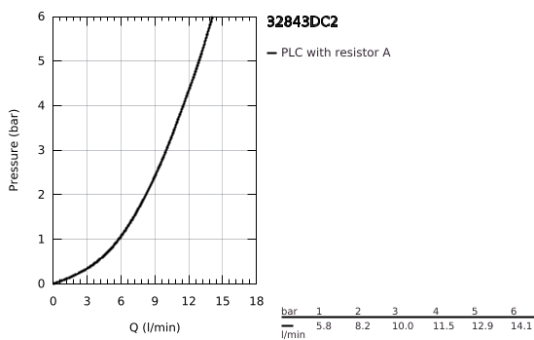

32 843 DC2 EUROCOSMO SINGLE-LEVER SINK MIXER 1/2"

PRODUCT DESCRIPTION

- Colour: supersteel
- high spout
- single hole installation
- GROHE LongLife finish
- GROHE SilkMove 35 mm ceramic cartridge
- Protected Water Ways no contact of water with lead or nickel inside the tap
- mousseur
- adjustable flow rate limiter
- swivel tubular spout, swivel area 150°
- flexible connection hoses
- metal fixation set
- maximum flow rate (at 3 bar): 10 l/min