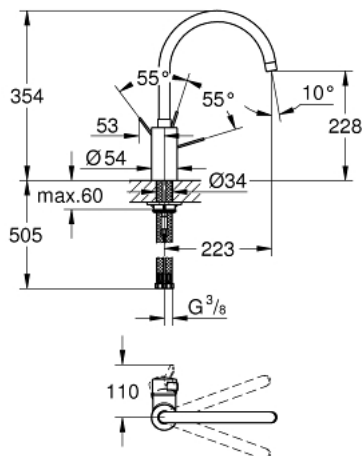

32 843 DC0 EUROCOSMO SINGLE-LEVER SINK MIXER 1/2"

PRODUCT DESCRIPTION

- Colour: supersteel
- high spout
- single hole installation
- GROHE LongLife finish
- GROHE SilkMove 35 mm ceramic cartridge
- mousseur
- adjustable flow rate limiter
- swivel tubular spout
- selectable swivel area: 0° / 150° / 360°
- flexible connection hoses
- rapid installation system

32 843 DC0 EUROCOSMO SINGLE-LEVER SINK MIXER 1/2"

SPARE PARTS

- 1: Lever (Spare part-nr. 46683DC0)
- 2: Screw coupling (Spare part-nr. 46460000)
- 3: Cartridge (Spare part-nr. 46374000)
- 5: Shank mounting kit (Spare part-nr. 46249000)
- 6: Mounting wrench (Spare part-nr. 19017000)*
- * Optional accessories