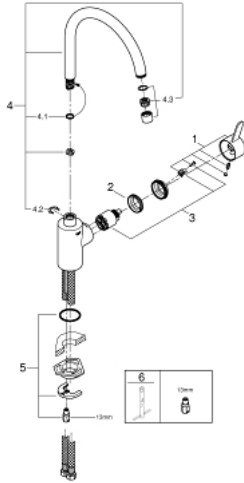

32 843 DC0 EUROCOSMO SINGLE-LEVER SINK MIXER 1/2"

PRODUCT DESCRIPTION

- Colour: supersteel
- high spout
- single hole installation
- GROHE LongLife finish
- GROHE SilkMove 35 mm ceramic cartridge
- mousseur
- adjustable flow rate limiter
- swivel tubular spout
- selectable swivel area: 0° / 150° / 360°
- flexible connection hoses
- rapid installation system

32 843 DC0 EUROCOSMO SINGLE-LEVER SINK MIXER 1/2"

SPARE PARTS

- 1: Lever (Spare part-nr. 46683DC0)
- 2: Screw coupling (Spare part-nr. 46460000)
- 3: Cartridge (Spare part-nr. 46374000)
- 5: Shank mounting kit (Spare part-nr. 46249000)
- 6: Mounting wrench (Spare part-nr. 19017000)*
- * Optional accessories