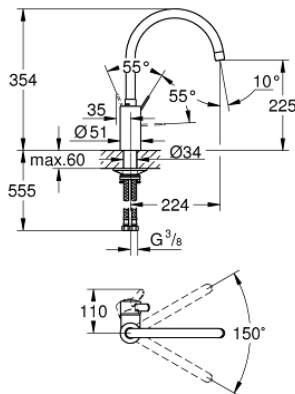

32 843 20E EUROCOSMO SINGLE-LEVER SINK MIXER 1/2"

PRODUCT DESCRIPTION

- Colour: chrome
- high spout
- single hole installation
- GROHE LongLife finish
- GROHE SilkMove 35 mm ceramic cartridge
- Protected Water Ways no contact of water with lead or nickel inside the tap
- GROHE EcoJoy - less water, perfect flow
- mousseur
- adjustable flow rate limiter
- swivel tubular spout, swivel area 150°
- flexible connection hoses
- metal fixation set
- maximum flow rate (at 3 bar): 5 l/min

32 843 20E EUROCOSMO SINGLE-LEVER SINK MIXER 1/2"

SPARE PARTS

- 1: Lever (Spare part-nr. 46683000)
 - 2: Mousseur (Spare part-nr. 48419000)
 - 3: Cartridge (Spare part-nr. 46374000)
 - 4: Mounting set (Spare part-nr. 48477000)
 - 5: Socket Spanner (Spare part-nr. 19332000)*
- * Optional accessories