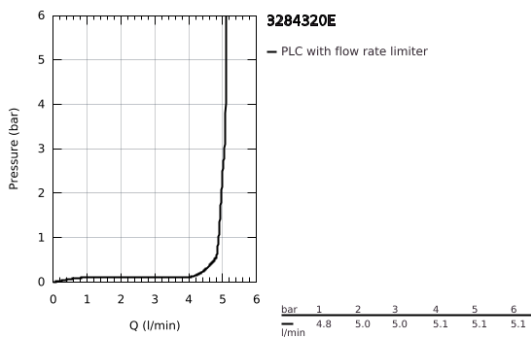

32 843 20E EUROCOSMO SINGLE-LEVER SINK MIXER 1/2"

PRODUCT DESCRIPTION

- Colour: chrome
- high spout
- single hole installation
- GROHE LongLife finish
- GROHE SilkMove 35 mm ceramic cartridge
- Protected Water Ways no contact of water with lead or nickel inside the tap
- GROHE EcoJoy - less water, perfect flow
- mousseur
- adjustable flow rate limiter
- swivel tubular spout, swivel area 150°
- flexible connection hoses
- metal fixation set
- maximum flow rate (at 3 bar): 5 l/min

32 843 20E EUROCOSMO SINGLE-LEVER SINK MIXER 1/2"

SPARE PARTS

- 1: Lever (Spare part-nr. 46683000)
 - 2: Mousseur (Spare part-nr. 48419000)
 - 3: Cartridge (Spare part-nr. 46374000)
 - 4: Mounting set (Spare part-nr. 48477000)
 - 5: Socket Spanner (Spare part-nr. 19332000)*
- * Optional accessories