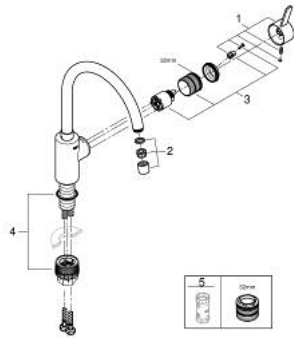

32 843 20E EUROCOSMO SINGLE-LEVER SINK MIXER 1/2"

PRODUCT DESCRIPTION

- Colour: chrome
- high spout
- single hole installation
- GROHE LongLife finish
- GROHE SilkMove 35 mm ceramic cartridge
- Protected Water Ways no contact of water with lead or nickel inside the tap
- GROHE EcoJoy - less water, perfect flow
- mousseur
- adjustable flow rate limiter
- swivel tubular spout, swivel area 150°
- flexible connection hoses
- metal fixation set
- maximum flow rate (at 3 bar): 5 l/min

32 843 20E EUROCOSMO SINGLE-LEVER SINK MIXER 1/2"

SPARE PARTS

- 1: Lever (Spare part-nr. 46683000)
 - 2: Mousseur (Spare part-nr. 48419000)
 - 3: Cartridge (Spare part-nr. 46374000)
 - 4: Mounting set (Spare part-nr. 48477000)
 - 5: Socket Spanner (Spare part-nr. 19332000)*
- * Optional accessories