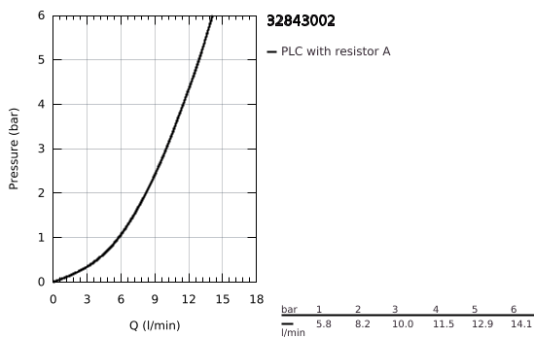

32 843 002 EUROCOSMO SINGLE-LEVER SINK MIXER 1/2"

PRODUCT DESCRIPTION

- Colour: chrome
- high spout
- single hole installation
- GROHE LongLife finish
- GROHE SilkMove 35 mm ceramic cartridge
- Protected Water Ways no contact of water with lead or nickel inside the tap
- mousseur
- adjustable flow rate limiter
- swivel tubular spout, swivel area 150°
- flexible connection hoses
- metal fixation set
- maximum flow rate (at 3 bar): 10 l/min