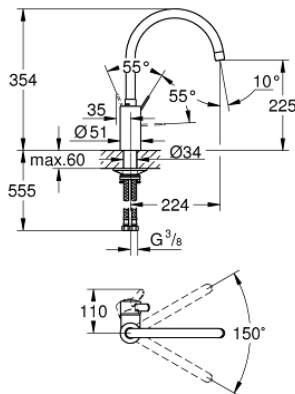

32 843 002 EUROCOSMO SINGLE-LEVER SINK MIXER 1/2"

PRODUCT DESCRIPTION

- Colour: chrome
- high spout
- single hole installation
- GROHE LongLife finish
- GROHE SilkMove 35 mm ceramic cartridge
- Protected Water Ways no contact of water with lead or nickel inside the tap
- mousseur
- adjustable flow rate limiter
- swivel tubular spout, swivel area 150°
- flexible connection hoses
- metal fixation set
- maximum flow rate (at 3 bar): 10 l/min

32 843 002 EUROCOSMO SINGLE-LEVER SINK MIXER 1/2"

SPARE PARTS

- 1: Lever (Spare part-nr. 46683000)
 - 2: Mousseur (Spare part-nr. 48418000)
 - 3: Cartridge (Spare part-nr. 46374000)
 - 4: Mounting set (Spare part-nr. 48477000)
 - 5: Socket Spanner (Spare part-nr. 19332000)*
- * Optional accessories