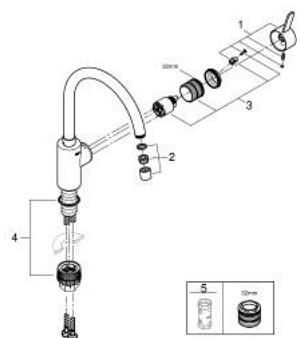

32 843 002 EUROCOSMO SINGLE-LEVER SINK MIXER 1/2"

PRODUCT DESCRIPTION

- Colour: chrome
- high spout
- single hole installation
- GROHE LongLife finish
- GROHE SilkMove 35 mm ceramic cartridge
- Protected Water Ways no contact of water with lead or nickel inside the tap
- mousseur
- adjustable flow rate limiter
- swivel tubular spout, swivel area 150°
- flexible connection hoses
- metal fixation set
- maximum flow rate (at 3 bar): 10 l/min

32 843 002 EUROCOSMO SINGLE-LEVER SINK MIXER 1/2"

SPARE PARTS

- 1: Lever (Spare part-nr. 46683000)
 - 2: Mousseur (Spare part-nr. 48418000)
 - 3: Cartridge (Spare part-nr. 46374000)
 - 4: Mounting set (Spare part-nr. 48477000)
 - 5: Socket Spanner (Spare part-nr. 19332000)*
- * Optional accessories