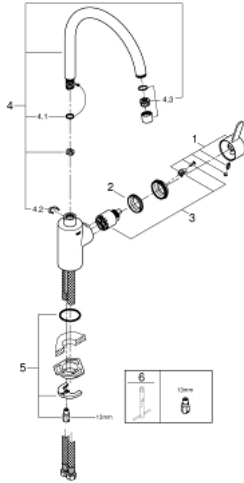

## 32 843 000 EUROCOSMO SINGLE-LEVER SINK MIXER 1/2"

### PRODUCT DESCRIPTION

- Colour: chrome
- high spout
- single hole installation
- GROHE LongLife finish
- GROHE SilkMove 35 mm ceramic cartridge
- mousseur
- adjustable flow rate limiter
- swivel tubular spout
- selectable swivel area: 0° / 150° / 360°
- flexible connection hoses
- rapid installation system

### SPARE PARTS

- 1: Lever (Spare part-nr. 46683000)
  - 2: Screw coupling (Spare part-nr. 46460000)
  - 3: Cartridge (Spare part-nr. 46374000)
  - 4: Outlet (Spare part-nr. 13266000)
  - 4.1: Sealing washer (Spare part-nr. 0128500M)
  - 4.2: Safety ring (Spare part-nr. 0485300M)
  - 4.3: Mousseur (Spare part-nr. 06574000)
  - 4.3: Mousseur (Spare part-nr. 13935000)
  - 5: Shank mounting kit (Spare part-nr. 46249000)
  - 6: Mounting wrench (Spare part-nr. 19017000)\*
- \* Optional accessories