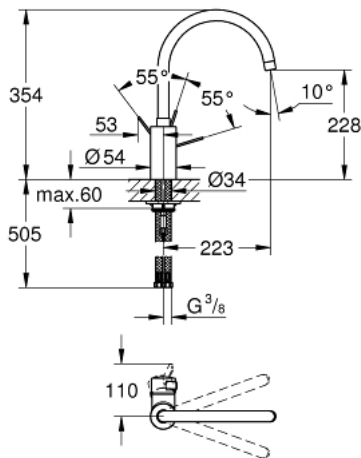

## 32 843 000 EUROCOSMO SINGLE-LEVER SINK MIXER 1/2"

### PRODUCT DESCRIPTION

- Colour: chrome
- high spout
- single hole installation
- GROHE LongLife finish
- GROHE SilkMove 35 mm ceramic cartridge
- mousseur
- adjustable flow rate limiter
- swivel tubular spout
- selectable swivel area: 0° / 150° / 360°
- flexible connection hoses
- rapid installation system

### SPARE PARTS

- 1: Lever (Spare part-nr. 46683000)
  - 2: Screw coupling (Spare part-nr. 46460000)
  - 3: Cartridge (Spare part-nr. 46374000)
  - 4: Outlet (Spare part-nr. 13266000)
  - 4.1: Sealing washer (Spare part-nr. 0128500M)
  - 4.2: Safety ring (Spare part-nr. 0485300M)
  - 4.3: Mousseur (Spare part-nr. 06574000)
  - 4.3: Mousseur (Spare part-nr. 13935000)
  - 5: Shank mounting kit (Spare part-nr. 46249000)
  - 6: Mounting wrench (Spare part-nr. 19017000)\*
- \* Optional accessories