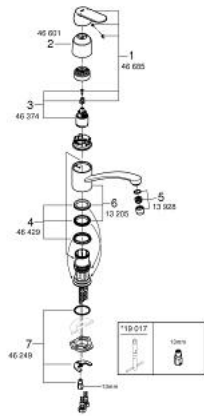

### 32 842 000 EUROCOSMO SINGLE-LEVER SINK MIXER 1/2"

**PRODUCT DESCRIPTION**

- Colour: chrome
- low spout
- single hole installation
- GROHE LongLife finish
- GROHE SilkMove 35 mm ceramic cartridge
- mousseur
- adjustable flow rate limiter
- swivel tubular spout
- swivel area 140°
- flexible connection hoses
- rapid installation system
- maximum flow rate (at 3 bar): 12 l/min

## 32 842 000 EUROCOSMO SINGLE-LEVER SINK MIXER 1/2"

### SPARE PARTS

- 1: Lever (Spare part-nr. 46685000)
  - 2: Cap (Spare part-nr. 46601000)
  - 3: Cartridge (Spare part-nr. 46374000)
  - 4: Seal kit (Spare part-nr. 46429K00)
  - 5: Mousseur (Spare part-nr. 13928000)
  - 6: Outlet (Spare part-nr. 13205000)
  - 7: Shank mounting kit (Spare part-nr. 46249000)
  - 8: Mounting wrench (Spare part-nr. 19017000)\*
- \* Optional accessories