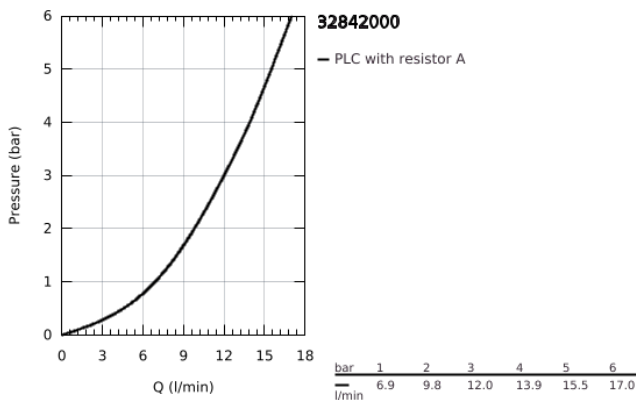

### 32 842 000 EUROCOSMO SINGLE-LEVER SINK MIXER 1/2"

**PRODUCT DESCRIPTION**

- Colour: chrome
- low spout
- single hole installation
- GROHE LongLife finish
- GROHE SilkMove 35 mm ceramic cartridge
- mousseur
- adjustable flow rate limiter
- swivel tubular spout
- swivel area 140°
- flexible connection hoses
- rapid installation system
- maximum flow rate (at 3 bar): 12 l/min

## 32 842 000 EUROCOSMO SINGLE-LEVER SINK MIXER 1/2"