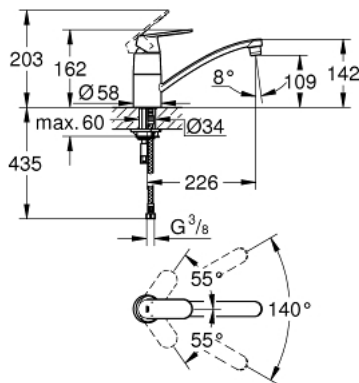

### 32 842 000 EUROCOSMO SINGLE-LEVER SINK MIXER 1/2"

**PRODUCT DESCRIPTION**

- Colour: chrome
- low spout
- single hole installation
- GROHE LongLife finish
- GROHE SilkMove 35 mm ceramic cartridge
- mousseur
- adjustable flow rate limiter
- swivel tubular spout
- swivel area 140°
- flexible connection hoses
- rapid installation system
- maximum flow rate (at 3 bar): 12 l/min

## 32 842 000 EUROCOSMO SINGLE-LEVER SINK MIXER 1/2"

### SPARE PARTS

- 1: Lever (Spare part-nr. 46685000)
  - 2: Cap (Spare part-nr. 46601000)
  - 3: Cartridge (Spare part-nr. 46374000)
  - 4: Seal kit (Spare part-nr. 46429K00)
  - 5: Mousseur (Spare part-nr. 13928000)
  - 6: Outlet (Spare part-nr. 13205000)
  - 7: Shank mounting kit (Spare part-nr. 46249000)
  - 8: Mounting wrench (Spare part-nr. 19017000)\*
- \* Optional accessories