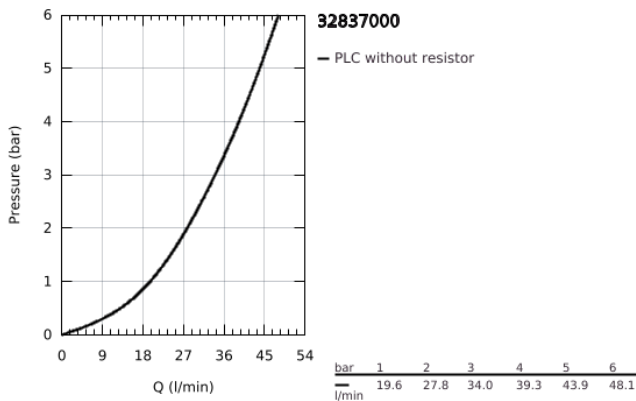

32 837 000 **EUROCOSMO SINGLE-LEVER SHOWER MIXER 1/2"**

**PRODUCT DESCRIPTION**

- Colour: chrome
- wall mounted
- metal lever
- GROHE SilkMove 46 mm ceramic cartridge
- GROHE LongLife finish
- adjustable flow rate limiter
- adjustable minimum flow rate 2.5 l/min
- shower bottom outlet with integrated non return-valve
- S-unions
- optional temperature limiter
- protected against backflow
- noise classification 1 in accordance with DIN4109

## 32 837 000 EUROCOSMO SINGLE-LEVER SHOWER MIXER 1/2"