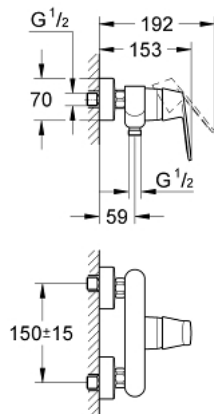

32 837 000 **EUROCOSMO SINGLE-LEVER SHOWER MIXER 1/2"**

**PRODUCT DESCRIPTION**

- Colour: chrome
- wall mounted
- metal lever
- GROHE SilkMove 46 mm ceramic cartridge
- GROHE LongLife finish
- adjustable flow rate limiter
- adjustable minimum flow rate 2.5 l/min
- shower bottom outlet with integrated non return-valve
- S-unions
- optional temperature limiter
- protected against backflow
- noise classification 1 in accordance with DIN4109

## 32 837 000 EUROCOSMO SINGLE-LEVER SHOWER MIXER 1/2"

### SPARE PARTS

- 1: Lever (Spare part-nr. 46682000)
- 2: Cap (Spare part-nr. 46427000)
- 3: Cartridge (Spare part-nr. 46048000)
- 4: Screw connection 1/2" (Spare part-nr. 45044000)
- 5: S-union (Spare part-nr. 12662000)
- 6: Non-return valve (Spare part-nr. 08565000)
- 7: Temperature limiter (Spare part-nr. 46308000)\*
- 8: Extension 3/4", 20 mm (Spare part-nr. 0713000M)\*
- 9: Plastic tray (Spare part-nr. 18349000)\*