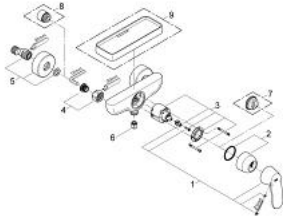

32 837 000 **EUROCOSMO SINGLE-LEVER SHOWER MIXER 1/2"**

**PRODUCT DESCRIPTION**

- Colour: chrome
- wall mounted
- metal lever
- GROHE SilkMove 46 mm ceramic cartridge
- GROHE LongLife finish
- adjustable flow rate limiter
- adjustable minimum flow rate 2.5 l/min
- shower bottom outlet with integrated non return-valve
- S-unions
- optional temperature limiter
- protected against backflow
- noise classification 1 in accordance with DIN4109

### SPARE PARTS

- 1: Lever (Spare part-nr. 46682000)
- 2: Cap (Spare part-nr. 46427000)
- 3: Cartridge (Spare part-nr. 46048000)
- 4: Screw connection 1/2" (Spare part-nr. 45044000)
- 5: S-union (Spare part-nr. 12662000)
- 6: Non-return valve (Spare part-nr. 08565000)
- 7: Temperature limiter (Spare part-nr. 46308000)\*
- 8: Extension 3/4", 20 mm (Spare part-nr. 0713000M)\*
- 9: Plastic tray (Spare part-nr. 18349000)\*