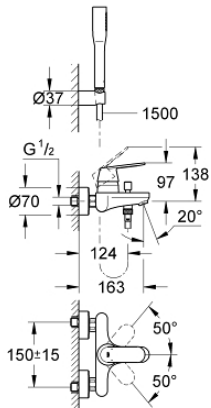

## 32 832 000 EUROCOSMO SINGLE-LEVER BATH MIXER 1/2"

### PRODUCT DESCRIPTION

- Colour: chrome
- wall mounted
- metal lever
- GROHE SilkMove 46 mm ceramic cartridge
- GROHE LongLife finish
- adjustable flow rate limiter
- adjustable minimum flow rate 2.5 l/min
- automatic diverter: bath/shower
- mousseur
- integrated non-return valve in the shower outlet
- S-unions
- protected against backflow
- optional temperature limiter
- noise classification 1 in accordance with DIN4109
- with shower set
- consisting of:
  - Euphoria Cosmopolitan hand shower (27 367)
  - wall shower holder (27 056)
  - shower hose Relaxaflex 1500 mm 1/2" x 1/2" (28 151)

### SPARE PARTS

- 1: Lever (Spare part-nr. 46682000)
- 2: Cap (Spare part-nr. 46427000)
- 3: Cartridge (Spare part-nr. 46048000)
- 4: Diverter knob (Spare part-nr. 64309000)
- 5: Diverter (Spare part-nr. 65655000)
- 6: Non-return valve (Spare part-nr. 08565000)
- 7: Mousseur (Spare part-nr. 13952000)
- 8: Screw connection 1/2" (Spare part-nr. 45044000)
- 9: S-union (Spare part-nr. 12662000)
- 10: Dirt strainer (Spare part-nr. 0700200M)
- 11: Temperature limiter (Spare part-nr. 46308000)\*
- 12: Extension 3/4", 20 mm (Spare part-nr. 0713000M)\*
- 13: Special spanner (Spare part-nr. 19377000)\*