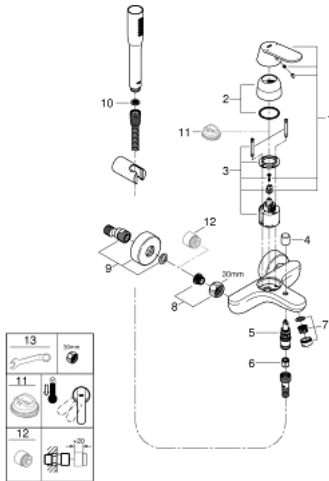

## 32 832 000 EUROCOSMO SINGLE-LEVER BATH MIXER 1/2"

### PRODUCT DESCRIPTION

- Colour: chrome
- wall mounted
- metal lever
- GROHE SilkMove 46 mm ceramic cartridge
- GROHE LongLife finish
- adjustable flow rate limiter
- adjustable minimum flow rate 2.5 l/min
- automatic diverter: bath/shower
- mousseur
- integrated non-return valve in the shower outlet
- S-unions
- protected against backflow
- optional temperature limiter
- noise classification 1 in accordance with DIN4109
- with shower set
- consisting of:
  - Euphoria Cosmopolitan hand shower (27 367)
  - wall shower holder (27 056)
  - shower hose Relaxaflex 1500 mm 1/2" x 1/2" (28 151)

### SPARE PARTS

- 1: Lever (Spare part-nr. 46682000)
- 2: Cap (Spare part-nr. 46427000)
- 3: Cartridge (Spare part-nr. 46048000)
- 4: Diverter knob (Spare part-nr. 64309000)
- 5: Diverter (Spare part-nr. 65655000)
- 6: Non-return valve (Spare part-nr. 08565000)
- 7: Mousseur (Spare part-nr. 13952000)
- 8: Screw connection 1/2" (Spare part-nr. 45044000)
- 9: S-union (Spare part-nr. 12662000)
- 10: Dirt strainer (Spare part-nr. 0700200M)
- 11: Temperature limiter (Spare part-nr. 46308000)\*
- 12: Extension 3/4", 20 mm (Spare part-nr. 0713000M)\*
- 13: Special spanner (Spare part-nr. 19377000)\*