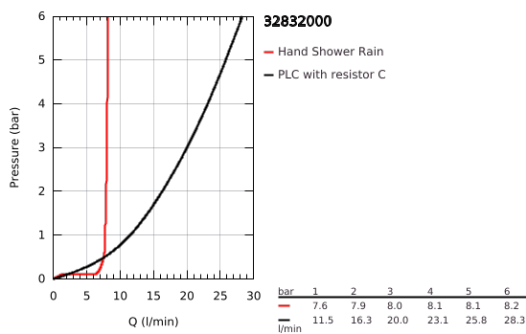

## 32 832 000 EUROCOSMO SINGLE-LEVER BATH MIXER 1/2"

### PRODUCT DESCRIPTION

- Colour: chrome
- wall mounted
- metal lever
- GROHE SilkMove 46 mm ceramic cartridge
- GROHE LongLife finish
- adjustable flow rate limiter
- adjustable minimum flow rate 2.5 l/min
- automatic diverter: bath/shower
- mousseur
- integrated non-return valve in the shower outlet
- S-unions
- protected against backflow
- optional temperature limiter
- noise classification 1 in accordance with DIN4109
- with shower set
- consisting of:
  - Euphoria Cosmopolitan hand shower (27 367)
  - wall shower holder (27 056)
  - shower hose Relaxaflex 1500 mm 1/2" x 1/2" (28 151)