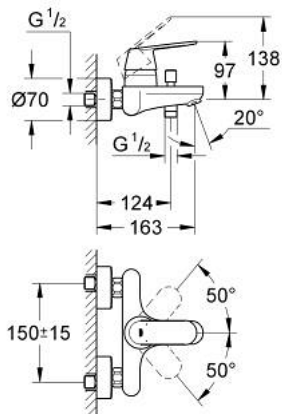

## 32 831 GL0 EUROCOSMO SINGLE-LEVER BATH MIXER 1/2"

### PRODUCT DESCRIPTION

- Colour: cool sunrise
- wall mounted
- metal lever
- GROHE SilkMove 46 mm ceramic cartridge
- GROHE LongLife finish
- adjustable flow rate limiter
- adjustable minimum flow rate 2.5 l/min
- automatic diverter: bath/shower
- mousseur
- integrated non-return valve in the shower outlet
- S-unions
- protected against backflow
- optional temperature limiter
- noise classification 1 in accordance with DIN4109