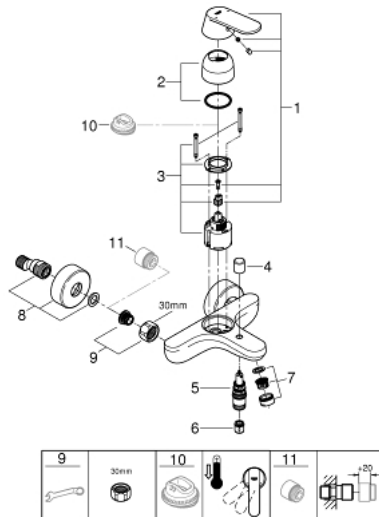

32 831 000 EUROCOSMO SINGLE-LEVER BATH MIXER 1/2"

PRODUCT DESCRIPTION

- Colour: chrome
- wall mounted
- metal lever
- GROHE SilkMove 46 mm ceramic cartridge
- GROHE LongLife finish
- adjustable flow rate limiter
- adjustable minimum flow rate 2.5 l/min
- automatic diverter: bath/shower
- mousseur
- integrated non-return valve in the shower outlet
- S-unions
- protected against backflow
- optional temperature limiter
- noise classification 1 in accordance with DIN4109

32 831 000 EUROCOSMO SINGLE-LEVER BATH MIXER 1/2"

SPARE PARTS

- 1: Lever (Spare part-nr. 46682000)
- 2: Cap (Spare part-nr. 46427000)
- 3: Cartridge (Spare part-nr. 46048000)
- 4: Diverter knob (Spare part-nr. 64309000)
- 5: Diverter (Spare part-nr. 65655000)
- 6: Non-return valve (Spare part-nr. 08565000)
- 7: Mousseur (Spare part-nr. 13952000)
- 8: S-union (Spare part-nr. 12662000)
- 9: Screw connection 1/2" (Spare part-nr. 45044000)
- 10: Temperature limiter (Spare part-nr. 46308000)*
- 11: Extension 3/4", 20 mm (Spare part-nr. 0713000M)*