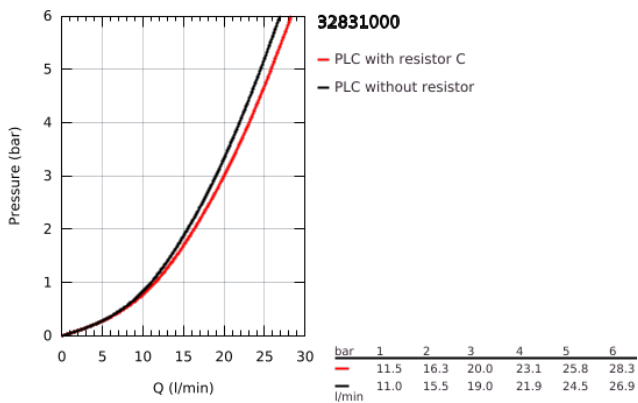

32 831 000 EUROCOSMO SINGLE-LEVER BATH MIXER 1/2"

PRODUCT DESCRIPTION

- Colour: chrome
- wall mounted
- metal lever
- GROHE SilkMove 46 mm ceramic cartridge
- GROHE LongLife finish
- adjustable flow rate limiter
- adjustable minimum flow rate 2.5 l/min
- automatic diverter: bath/shower
- mousseur
- integrated non-return valve in the shower outlet
- S-unions
- protected against backflow
- optional temperature limiter
- noise classification 1 in accordance with DIN4109

32 831 000 EUROCOSMO SINGLE-LEVER BATH MIXER 1/2"

SPARE PARTS

- 1: Lever (Spare part-nr. 46682000)
- 2: Cap (Spare part-nr. 46427000)
- 3: Cartridge (Spare part-nr. 46048000)
- 4: Diverter knob (Spare part-nr. 64309000)
- 5: Diverter (Spare part-nr. 65655000)
- 6: Non-return valve (Spare part-nr. 08565000)
- 7: Mousseur (Spare part-nr. 13952000)
- 8: S-union (Spare part-nr. 12662000)
- 9: Screw connection 1/2" (Spare part-nr. 45044000)
- 10: Temperature limiter (Spare part-nr. 46308000)*
- 11: Extension 3/4", 20 mm (Spare part-nr. 0713000M)*