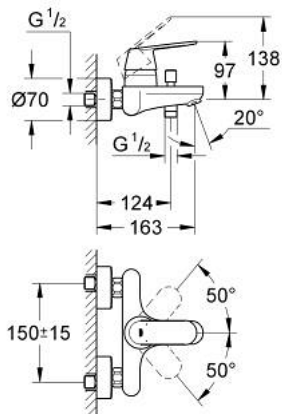

32 831 000 EUROCOSMO SINGLE-LEVER BATH MIXER 1/2"

PRODUCT DESCRIPTION

- Colour: chrome
- wall mounted
- metal lever
- GROHE SilkMove 46 mm ceramic cartridge
- GROHE LongLife finish
- adjustable flow rate limiter
- adjustable minimum flow rate 2.5 l/min
- automatic diverter: bath/shower
- mousseur
- integrated non-return valve in the shower outlet
- S-unions
- protected against backflow
- optional temperature limiter
- noise classification 1 in accordance with DIN4109

32 831 000 EUROCOSMO SINGLE-LEVER BATH MIXER 1/2"

SPARE PARTS

- 1: Lever (Spare part-nr. 46682000)
- 2: Cap (Spare part-nr. 46427000)
- 3: Cartridge (Spare part-nr. 46048000)
- 4: Diverter knob (Spare part-nr. 64309000)
- 5: Diverter (Spare part-nr. 65655000)
- 6: Non-return valve (Spare part-nr. 08565000)
- 7: Mousseur (Spare part-nr. 13952000)
- 8: S-union (Spare part-nr. 12662000)
- 9: Screw connection 1/2" (Spare part-nr. 45044000)
- 10: Temperature limiter (Spare part-nr. 46308000)*
- 11: Extension 3/4", 20 mm (Spare part-nr. 0713000M)*