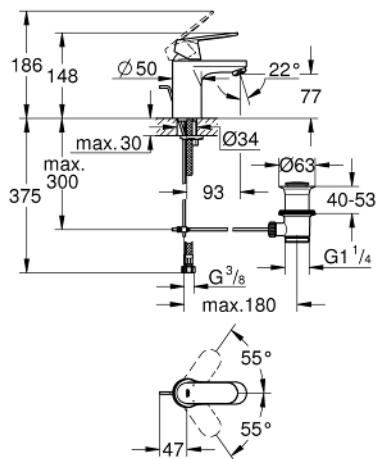

32 825 00E **EUROCOSMO SINGLE-LEVER BASIN MIXER 1/2"**
S-SIZE

PRODUCT DESCRIPTION

- Colour: chrome
- single hole installation
- metal lever
- GROHE SilkMove 35 mm ceramic cartridge
- adjustable flow rate limiter
- adjustable minimum flow rate 2.5 l/min
- temperature limiter
- GROHE LongLife finish
- GROHE EcoJoy - less water, perfect flow
- maximum flow rate (at 3 bar): 5 l/min
- SpeedClean mousseur
- GROHE FastFixation installation system
- pop-up waste set 1 1/4"
- flexible connection hoses
- minimum pressure 1.0 bar
- noise classification 1 in accordance with DIN4109

32 825 00E EUROCOSMO SINGLE-LEVER BASIN MIXER 1/2" S-SIZE

SPARE PARTS

- 1: Lever (Spare part-nr. 46681000)
 - 2: Cap (Spare part-nr. 46492000)
 - 3: Screw coupling (Spare part-nr. 46460000)
 - 4: Cartridge (Spare part-nr. 46374000)
 - 5: Flow straightener (Spare part-nr. 13955000)
 - 6: Pop-up rod (Spare part-nr. 46739000)
 - 7: Shank mounting kit (Spare part-nr. 46671000)
 - 8: Waste set 1 1/4" (Spare part-nr. 28910000)
 - 8.1: Plug (Spare part-nr. 07182000)
 - 8.2: Eccentric rod (Spare part-nr. 07052000)
 - 9: Mounting wrench (Spare part-nr. 19017000)*
 - 10: Socket Spanner (Spare part-nr. 19332000)*
 - 11: Eccentric rod (Spare part-nr. 07341000)*
- * Optional accessories