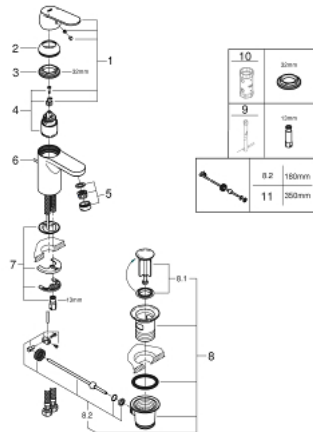

32 825 00E **EUROCOSMO SINGLE-LEVER BASIN MIXER 1/2"**
S-SIZE

PRODUCT DESCRIPTION

- Colour: chrome
- single hole installation
- metal lever
- GROHE SilkMove 35 mm ceramic cartridge
- adjustable flow rate limiter
- adjustable minimum flow rate 2.5 l/min
- temperature limiter
- GROHE LongLife finish
- GROHE EcoJoy - less water, perfect flow
- maximum flow rate (at 3 bar): 5 l/min
- SpeedClean mousseur
- GROHE FastFixation installation system
- pop-up waste set 1 1/4"
- flexible connection hoses
- minimum pressure 1.0 bar
- noise classification 1 in accordance with DIN4109

32 825 00E EUROCOSMO SINGLE-LEVER BASIN MIXER 1/2" S-SIZE

SPARE PARTS

- 1: Lever (Spare part-nr. 46681000)
 - 2: Cap (Spare part-nr. 46492000)
 - 3: Screw coupling (Spare part-nr. 46460000)
 - 4: Cartridge (Spare part-nr. 46374000)
 - 5: Flow straightener (Spare part-nr. 13955000)
 - 6: Pop-up rod (Spare part-nr. 46739000)
 - 7: Shank mounting kit (Spare part-nr. 46671000)
 - 8: Waste set 1 1/4" (Spare part-nr. 28910000)
 - 8.1: Plug (Spare part-nr. 07182000)
 - 8.2: Eccentric rod (Spare part-nr. 07052000)
 - 9: Mounting wrench (Spare part-nr. 19017000)*
 - 10: Socket Spanner (Spare part-nr. 19332000)*
 - 11: Eccentric rod (Spare part-nr. 07341000)*
- * Optional accessories