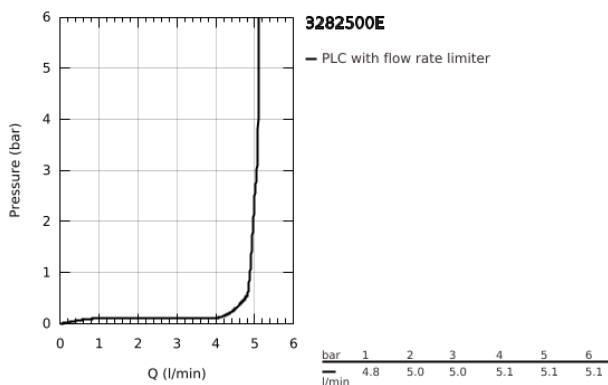

32 825 00E **EUROCOSMO SINGLE-LEVER BASIN MIXER 1/2"**
S-SIZE

PRODUCT DESCRIPTION

- Colour: chrome
- single hole installation
- metal lever
- GROHE SilkMove 35 mm ceramic cartridge
- adjustable flow rate limiter
- adjustable minimum flow rate 2.5 l/min
- temperature limiter
- GROHE LongLife finish
- GROHE EcoJoy - less water, perfect flow
- maximum flow rate (at 3 bar): 5 l/min
- SpeedClean mousseur
- GROHE FastFixation installation system
- pop-up waste set 1 1/4"
- flexible connection hoses
- minimum pressure 1.0 bar
- noise classification 1 in accordance with DIN4109

32 825 00E EUROCOSMO SINGLE-LEVER BASIN MIXER 1/2" S-SIZE

SPARE PARTS

- 1: Lever (Spare part-nr. 46681000)
 - 2: Cap (Spare part-nr. 46492000)
 - 3: Screw coupling (Spare part-nr. 46460000)
 - 4: Cartridge (Spare part-nr. 46374000)
 - 5: Flow straightener (Spare part-nr. 13955000)
 - 6: Pop-up rod (Spare part-nr. 46739000)
 - 7: Shank mounting kit (Spare part-nr. 46671000)
 - 8: Waste set 1 1/4" (Spare part-nr. 28910000)
 - 8.1: Plug (Spare part-nr. 07182000)
 - 8.2: Eccentric rod (Spare part-nr. 07052000)
 - 9: Mounting wrench (Spare part-nr. 19017000)*
 - 10: Socket Spanner (Spare part-nr. 19332000)*
 - 11: Eccentric rod (Spare part-nr. 07341000)*
- * Optional accessories