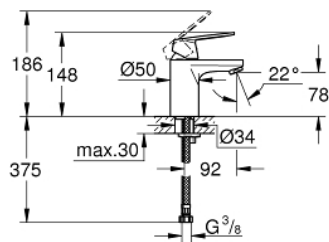

32 824 000 **EUROCOSMO SINGLE-LEVER BASIN MIXER 1/2"**
S-SIZE

PRODUCT DESCRIPTION

- Colour: chrome
- single hole installation
- metal lever
- GROHE SilkMove 35 mm ceramic cartridge
- adjustable flow rate limiter
- adjustable minimum flow rate 2.5 l/min
- GROHE LongLife finish
- GROHE FastFixation installation system
- mousseur
- smooth body
- flexible connection hoses
- optional temperature limiter ref. no. 46 375
- noise classification 1 in accordance with DIN4109

32 824 000 **EUROCOSMO SINGLE-LEVER BASIN MIXER 1/2"**
S-SIZE

SPARE PARTS

- 1: Lever (Spare part-nr. 46681000)
- 2: Cap (Spare part-nr. 46492000)
- 3: Screw coupling (Spare part-nr. 46460000)
- 4: Cartridge (Spare part-nr. 46374000)
- 5: Mousseur (Spare part-nr. 13929000)
- 6: Shank mounting kit (Spare part-nr. 46671000)
- 7: Temperature limiter (Spare part-nr. 46375000)*
- 8: Mounting wrench (Spare part-nr. 19017000)*
- 9: Socket Spanner (Spare part-nr. 19332000)*