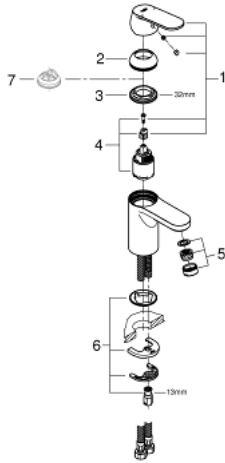

32 824 000 **EUROCOSMO SINGLE-LEVER BASIN MIXER 1/2"**
S-SIZE

PRODUCT DESCRIPTION

- Colour: chrome
- single hole installation
- metal lever
- GROHE SilkMove 35 mm ceramic cartridge
- adjustable flow rate limiter
- adjustable minimum flow rate 2.5 l/min
- GROHE LongLife finish
- GROHE FastFixation installation system
- mousseur
- smooth body
- flexible connection hoses
- optional temperature limiter ref. no. 46 375
- noise classification 1 in accordance with DIN4109

32 824 000 **EUROCOSMO SINGLE-LEVER BASIN MIXER 1/2"**
S-SIZE

SPARE PARTS

- 1: Lever (Spare part-nr. 46681000)
- 2: Cap (Spare part-nr. 46492000)
- 3: Screw coupling (Spare part-nr. 46460000)
- 4: Cartridge (Spare part-nr. 46374000)
- 5: Mousseur (Spare part-nr. 13929000)
- 6: Shank mounting kit (Spare part-nr. 46671000)
- 7: Temperature limiter (Spare part-nr. 46375000)*
- 8: Mounting wrench (Spare part-nr. 19017000)*
- 9: Socket Spanner (Spare part-nr. 19332000)*