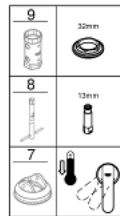

32 824 000 **EUROCOSMO SINGLE-LEVER BASIN MIXER 1/2"**
S-SIZE

PRODUCT DESCRIPTION

- Colour: chrome
- single hole installation
- metal lever
- GROHE SilkMove 35 mm ceramic cartridge
- adjustable flow rate limiter
- adjustable minimum flow rate 2.5 l/min
- GROHE LongLife finish
- GROHE FastFixation installation system
- mousseur
- smooth body
- flexible connection hoses
- optional temperature limiter ref. no. 46 375
- noise classification 1 in accordance with DIN4109

32 824 000 **EUROCOSMO SINGLE-LEVER BASIN MIXER 1/2"**
S-SIZE

SPARE PARTS

- 1: Lever (Spare part-nr. 46681000)
- 2: Cap (Spare part-nr. 46492000)
- 3: Screw coupling (Spare part-nr. 46460000)
- 4: Cartridge (Spare part-nr. 46374000)
- 5: Mousseur (Spare part-nr. 13929000)
- 6: Shank mounting kit (Spare part-nr. 46671000)
- 7: Temperature limiter (Spare part-nr. 46375000)*
- 8: Mounting wrench (Spare part-nr. 19017000)*
- 9: Socket Spanner (Spare part-nr. 19332000)*