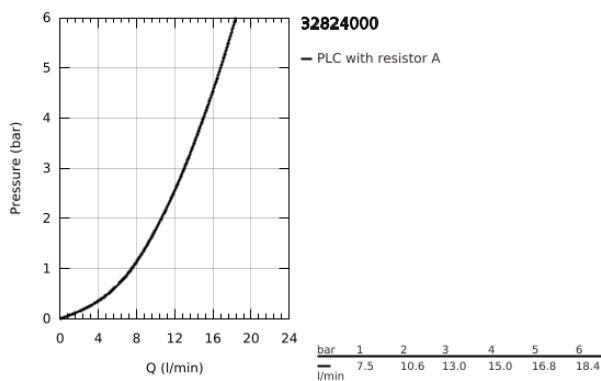

32 824 000 **EUROCOSMO SINGLE-LEVER BASIN MIXER 1/2"**
S-SIZE

PRODUCT DESCRIPTION

- Colour: chrome
- single hole installation
- metal lever
- GROHE SilkMove 35 mm ceramic cartridge
- adjustable flow rate limiter
- adjustable minimum flow rate 2.5 l/min
- GROHE LongLife finish
- GROHE FastFixation installation system
- mousseur
- smooth body
- flexible connection hoses
- optional temperature limiter ref. no. 46 375
- noise classification 1 in accordance with DIN4109

32 824 000 **EUROCOSMO SINGLE-LEVER BASIN MIXER 1/2"**
S-SIZE

SPARE PARTS

- 1: Lever (Spare part-nr. 46681000)
- 2: Cap (Spare part-nr. 46492000)
- 3: Screw coupling (Spare part-nr. 46460000)
- 4: Cartridge (Spare part-nr. 46374000)
- 5: Mousseur (Spare part-nr. 13929000)
- 6: Shank mounting kit (Spare part-nr. 46671000)
- 7: Temperature limiter (Spare part-nr. 46375000)*
- 8: Mounting wrench (Spare part-nr. 19017000)*
- 9: Socket Spanner (Spare part-nr. 19332000)*