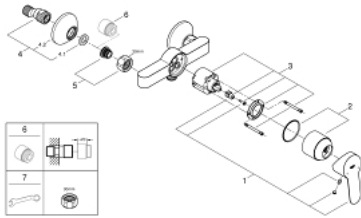

32 821 000 **BAUEDGE SINGLE-LEVER SHOWER MIXER 1/2"**

PRODUCT DESCRIPTION

- Colour: chrome
- wall mounted
- metal lever
- GROHE SmoothControl 46 mm ceramic cartridge
- GROHE LongLife finish
- adjustable flow rate limiter
- adjustable minimum flow rate 2.5 l/min
- shower bottom outlet 1/2"
- S-unions
- metal wall escutcheon
- optional temperature limiter

32 821 000 **BAUEDGE SINGLE-LEVER SHOWER MIXER 1/2"**

SPARE PARTS

- 1: Lever (Spare part-nr. 46698000)
 - 2: Cap (Spare part-nr. 46584000)
 - 3: Cartridge (Spare part-nr. 46048000)
 - 4: S-union (Spare part-nr. 12075000)
 - 4.1: Seal (Spare part-nr. 0138600M)
 - 4.2: Escutcheon (Spare part-nr. 0221000M)
 - 5: Screw connection 1/2" (Spare part-nr. 45044000)
 - 6: Extension 3/4", 20 mm (Spare part-nr. 0713000M)*
 - 7: Special spanner (Spare part-nr. 19377000)*
- * Optional accessories