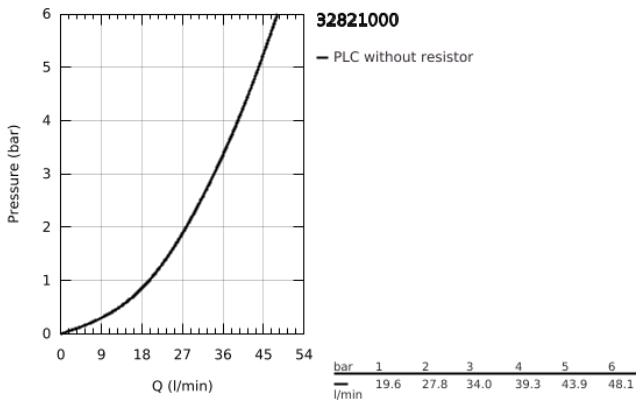

32 821 000 **BAUEDGE SINGLE-LEVER SHOWER MIXER 1/2"**

PRODUCT DESCRIPTION

- Colour: chrome
- wall mounted
- metal lever
- GROHE SmoothControl 46 mm ceramic cartridge
- GROHE LongLife finish
- adjustable flow rate limiter
- adjustable minimum flow rate 2.5 l/min
- shower bottom outlet 1/2"
- S-unions
- metal wall escutcheon
- optional temperature limiter

32 821 000 **BAUEDGE SINGLE-LEVER SHOWER MIXER 1/2"**

SPARE PARTS

- 1: Lever (Spare part-nr. 46698000)
 - 2: Cap (Spare part-nr. 46584000)
 - 3: Cartridge (Spare part-nr. 46048000)
 - 4: S-union (Spare part-nr. 12075000)
 - 4.1: Seal (Spare part-nr. 0138600M)
 - 4.2: Escutcheon (Spare part-nr. 0221000M)
 - 5: Screw connection 1/2" (Spare part-nr. 45044000)
 - 6: Extension 3/4", 20 mm (Spare part-nr. 0713000M)*
 - 7: Special spanner (Spare part-nr. 19377000)*
- * Optional accessories