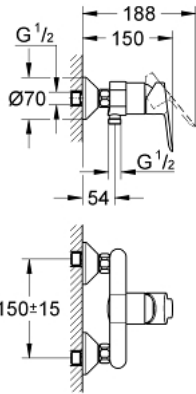

32 821 000 **BAUEDGE SINGLE-LEVER SHOWER MIXER 1/2"**

PRODUCT DESCRIPTION

- Colour: chrome
- wall mounted
- metal lever
- GROHE SmoothControl 46 mm ceramic cartridge
- GROHE LongLife finish
- adjustable flow rate limiter
- adjustable minimum flow rate 2.5 l/min
- shower bottom outlet 1/2"
- S-unions
- metal wall escutcheon
- optional temperature limiter

32 821 000 **BAUEDGE SINGLE-LEVER SHOWER MIXER 1/2"**

SPARE PARTS

- 1: Lever (Spare part-nr. 46698000)
 - 2: Cap (Spare part-nr. 46584000)
 - 3: Cartridge (Spare part-nr. 46048000)
 - 4: S-union (Spare part-nr. 12075000)
 - 4.1: Seal (Spare part-nr. 0138600M)
 - 4.2: Escutcheon (Spare part-nr. 0221000M)
 - 5: Screw connection 1/2" (Spare part-nr. 45044000)
 - 6: Extension 3/4", 20 mm (Spare part-nr. 0713000M)*
 - 7: Special spanner (Spare part-nr. 19377000)*
- * Optional accessories