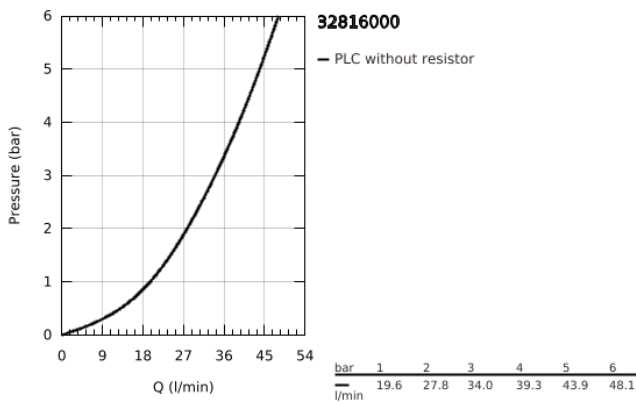

32 816 000 **BAULoop SINGLE-LEVER SHOWER MIXER 1/2"**

PRODUCT DESCRIPTION

- Colour: chrome
- wall mounted
- metal lever
- GROHE SmoothControl 46 mm ceramic cartridge
- GROHE LongLife finish
- adjustable flow rate limiter
- adjustable minimum flow rate 2.5 l/min
- shower bottom outlet 1/2"
- S-unions
- metal wall escutcheon
- optional temperature limiter

32 816 000 BAULoop SINGLE-LEVER SHOWER MIXER 1/2"

SPARE PARTS

- 1: Lever (Spare part-nr. 46696000)
 - 2: Cap (Spare part-nr. 46584000)
 - 3: Cartridge (Spare part-nr. 46048000)
 - 4: S-union (Spare part-nr. 12075000)
 - 4.1: Seal (Spare part-nr. 0138600M)
 - 4.2: Escutcheon (Spare part-nr. 0221000M)
 - 5: Screw connection 1/2" (Spare part-nr. 45044000)
 - 6: Extension 3/4", 20 mm (Spare part-nr. 0713000M)*
 - 7: Special spanner (Spare part-nr. 19377000)*
- * Optional accessories