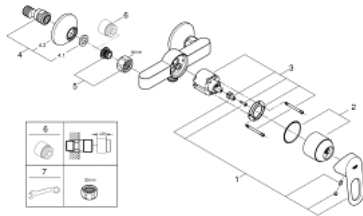

32 816 000 **BAULoop SINGLE-LEVER SHOWER MIXER 1/2"**

PRODUCT DESCRIPTION

- Colour: chrome
- wall mounted
- metal lever
- GROHE SmoothControl 46 mm ceramic cartridge
- GROHE LongLife finish
- adjustable flow rate limiter
- adjustable minimum flow rate 2.5 l/min
- shower bottom outlet 1/2"
- S-unions
- metal wall escutcheon
- optional temperature limiter

32 816 000 BAULoop SINGLE-LEVER SHOWER MIXER 1/2"

SPARE PARTS

- 1: Lever (Spare part-nr. 46696000)
 - 2: Cap (Spare part-nr. 46584000)
 - 3: Cartridge (Spare part-nr. 46048000)
 - 4: S-union (Spare part-nr. 12075000)
 - 4.1: Seal (Spare part-nr. 0138600M)
 - 4.2: Escutcheon (Spare part-nr. 0221000M)
 - 5: Screw connection 1/2" (Spare part-nr. 45044000)
 - 6: Extension 3/4", 20 mm (Spare part-nr. 0713000M)*
 - 7: Special spanner (Spare part-nr. 19377000)*
- * Optional accessories