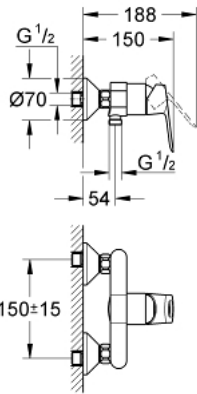

32 816 000 **BAULoop SINGLE-LEVER SHOWER MIXER 1/2"**

PRODUCT DESCRIPTION

- Colour: chrome
- wall mounted
- metal lever
- GROHE SmoothControl 46 mm ceramic cartridge
- GROHE LongLife finish
- adjustable flow rate limiter
- adjustable minimum flow rate 2.5 l/min
- shower bottom outlet 1/2"
- S-unions
- metal wall escutcheon
- optional temperature limiter

32 816 000 BAULoop SINGLE-LEVER SHOWER MIXER 1/2"

SPARE PARTS

- 1: Lever (Spare part-nr. 46696000)
 - 2: Cap (Spare part-nr. 46584000)
 - 3: Cartridge (Spare part-nr. 46048000)
 - 4: S-union (Spare part-nr. 12075000)
 - 4.1: Seal (Spare part-nr. 0138600M)
 - 4.2: Escutcheon (Spare part-nr. 0221000M)
 - 5: Screw connection 1/2" (Spare part-nr. 45044000)
 - 6: Extension 3/4", 20 mm (Spare part-nr. 0713000M)*
 - 7: Special spanner (Spare part-nr. 19377000)*
- * Optional accessories