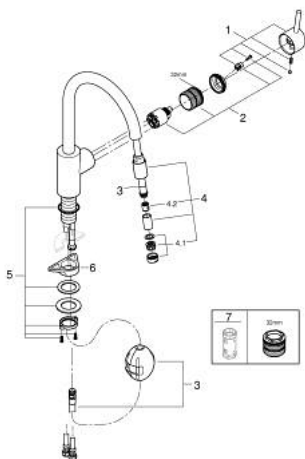

32 663 DC3 **CONCETTO SINGLE-LEVER SINK MIXER 1/2"**

PRODUCT DESCRIPTION

- Colour: supersteel
- high spout
- single hole installation
- GROHE LongLife finish
- GROHE SilkMove 35 mm ceramic cartridge
- Pull-Out spout for greater flexibility
- Easy Docking Function guarantees easy retraction and smooth docking back to the starting position
- Protected Water Ways no contact of water with lead or nickel inside the tap
- mousseur spray
- adjustable flow rate limiter
- swivel tubular spout, swivel area 360°
- protected against backflow
- flexible connection hoses
- metal fixation set
- maximum flow rate (at 3 bar): 9.5 l/min

32 663 DC3 **CONCETTO SINGLE-LEVER SINK MIXER 1/2"**

SPARE PARTS

- 1: Lever (Spare part-nr. 46754DC0)
 - 2: Cartridge (Spare part-nr. 46374000)
 - 3: Hose for sink mixer with pull-out dual spray or mousseur (Spare part-nr. 48293000)
 - 4: Extractable outlet (Spare part-nr. 46757DC0)
 - 4.1: Mousseur (Spare part-nr. 13929DC0)
 - 4.2: Non-return valve (Spare part-nr. 08565000)
 - 5: Shank fastening assembly (Spare part-nr. 48384000)
 - 6: Support plate (Spare part-nr. 05334000)
 - 7: Socket Spanner (Spare part-nr. 19332000)*
- * Optional accessories