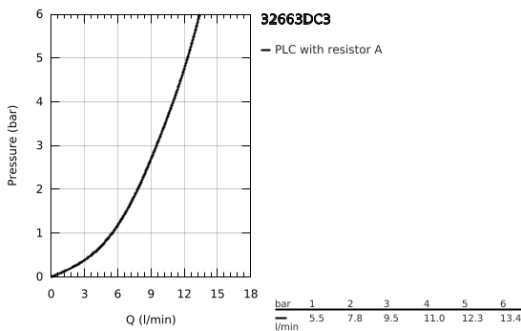

32 663 DC3 **CONCETTO SINGLE-LEVER SINK MIXER 1/2"**

PRODUCT DESCRIPTION

- Colour: supersteel
- high spout
- single hole installation
- GROHE LongLife finish
- GROHE SilkMove 35 mm ceramic cartridge
- Pull-Out spout for greater flexibility
- Easy Docking Function guarantees easy retraction and smooth docking back to the starting position
- Protected Water Ways no contact of water with lead or nickel inside the tap
- mousseur spray
- adjustable flow rate limiter
- swivel tubular spout, swivel area 360°
- protected against backflow
- flexible connection hoses
- metal fixation set
- maximum flow rate (at 3 bar): 9.5 l/min

32 663 DC3 **CONCETTO SINGLE-LEVER SINK MIXER 1/2"**

SPARE PARTS

- 1: Lever (Spare part-nr. 46754DC0)
 - 2: Cartridge (Spare part-nr. 46374000)
 - 3: Hose for sink mixer with pull-out dual spray or mousseur (Spare part-nr. 48293000)
 - 4: Extractable outlet (Spare part-nr. 46757DC0)
 - 4.1: Mousseur (Spare part-nr. 13929DC0)
 - 4.2: Non-return valve (Spare part-nr. 08565000)
 - 5: Shank fastening assembly (Spare part-nr. 48384000)
 - 6: Support plate (Spare part-nr. 05334000)
 - 7: Socket Spanner (Spare part-nr. 19332000)*
- * Optional accessories