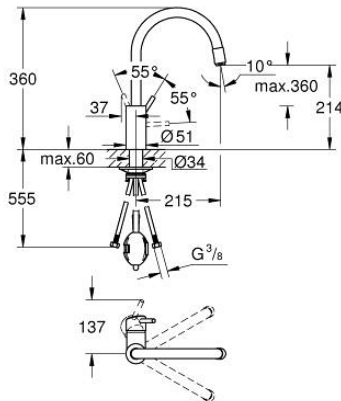

32 663 DC3 **CONCETTO SINGLE-LEVER SINK MIXER 1/2"**

PRODUCT DESCRIPTION

- Colour: supersteel
- high spout
- single hole installation
- GROHE LongLife finish
- GROHE SilkMove 35 mm ceramic cartridge
- Pull-Out spout for greater flexibility
- Easy Docking Function guarantees easy retraction and smooth docking back to the starting position
- Protected Water Ways no contact of water with lead or nickel inside the tap
- mousseur spray
- adjustable flow rate limiter
- swivel tubular spout, swivel area 360°
- protected against backflow
- flexible connection hoses
- metal fixation set
- maximum flow rate (at 3 bar): 9.5 l/min

32 663 DC3 **CONCETTO SINGLE-LEVER SINK MIXER 1/2"**

SPARE PARTS

- 1: Lever (Spare part-nr. 46754DC0)
 - 2: Cartridge (Spare part-nr. 46374000)
 - 3: Hose for sink mixer with pull-out dual spray or mousseur (Spare part-nr. 48293000)
 - 4: Extractable outlet (Spare part-nr. 46757DC0)
 - 4.1: Mousseur (Spare part-nr. 13929DC0)
 - 4.2: Non-return valve (Spare part-nr. 08565000)
 - 5: Shank fastening assembly (Spare part-nr. 48384000)
 - 6: Support plate (Spare part-nr. 05334000)
 - 7: Socket Spanner (Spare part-nr. 19332000)*
- * Optional accessories