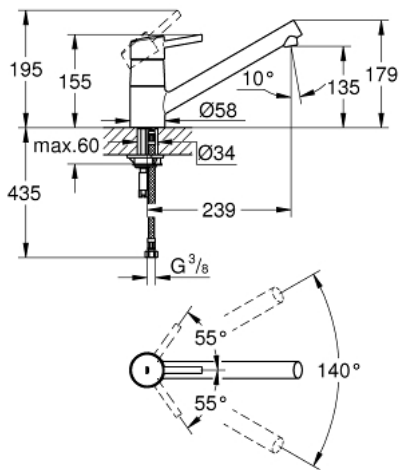

32 659 001 **CONCETTO SINGLE-LEVER SINK MIXER 1/2"**

PRODUCT DESCRIPTION

- Colour: chrome
- low spout
- single hole installation
- GROHE LongLife finish
- GROHE SilkMove 35 mm ceramic cartridge
- mousseur
- adjustable flow rate limiter
- swivel cast spout
- swivel area 140°
- flexible connection hoses
- rapid installation system
- maximum flow rate (at 3 bar): 13 l/min

32 659 001 **CONCETTO SINGLE-LEVER SINK MIXER 1/2"**

SPARE PARTS

- 1: Lever (Spare part-nr. 46723000)
 - 2: Cap (Spare part-nr. 46601000)
 - 3: Cartridge (Spare part-nr. 46374000)
 - 4: Mousseur (Spare part-nr. 06574000)
 - 5: Seal kit (Spare part-nr. 46429SA0)
 - 6: Shank mounting kit (Spare part-nr. 46249000)
 - 7: Support plate (Spare part-nr. 05334000)
 - 8: Mounting wrench (Spare part-nr. 19017000)*
- * Optional accessories