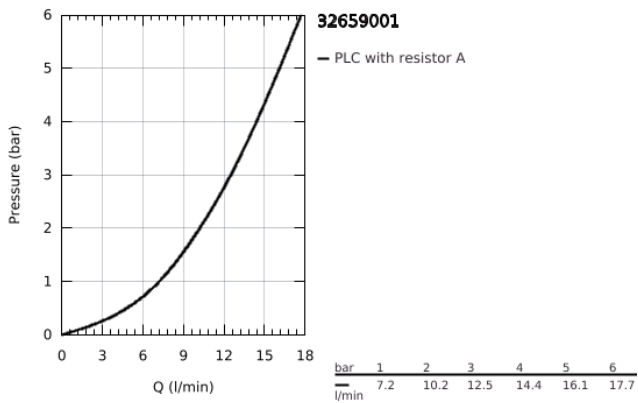

32 659 001 **CONCETTO SINGLE-LEVER SINK MIXER 1/2"**

PRODUCT DESCRIPTION

- Colour: chrome
- low spout
- single hole installation
- GROHE LongLife finish
- GROHE SilkMove 35 mm ceramic cartridge
- mousseur
- adjustable flow rate limiter
- swivel cast spout
- swivel area 140°
- flexible connection hoses
- rapid installation system
- maximum flow rate (at 3 bar): 13 l/min

32 659 001 **CONCETTO SINGLE-LEVER SINK MIXER 1/2"**

SPARE PARTS

- 1: Lever (Spare part-nr. 46723000)
 - 2: Cap (Spare part-nr. 46601000)
 - 3: Cartridge (Spare part-nr. 46374000)
 - 4: Mousseur (Spare part-nr. 06574000)
 - 5: Seal kit (Spare part-nr. 46429SA0)
 - 6: Shank mounting kit (Spare part-nr. 46249000)
 - 7: Support plate (Spare part-nr. 05334000)
 - 8: Mounting wrench (Spare part-nr. 19017000)*
- * Optional accessories