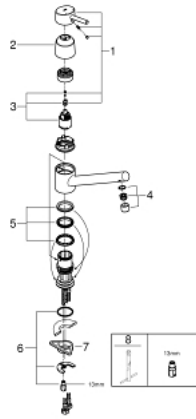

32 659 001 **CONCETTO SINGLE-LEVER SINK MIXER 1/2"**

PRODUCT DESCRIPTION

- Colour: chrome
- low spout
- single hole installation
- GROHE LongLife finish
- GROHE SilkMove 35 mm ceramic cartridge
- mousseur
- adjustable flow rate limiter
- swivel cast spout
- swivel area 140°
- flexible connection hoses
- rapid installation system
- maximum flow rate (at 3 bar): 13 l/min

32 659 001 **CONCETTO SINGLE-LEVER SINK MIXER 1/2"**

SPARE PARTS

- 1: Lever (Spare part-nr. 46723000)
 - 2: Cap (Spare part-nr. 46601000)
 - 3: Cartridge (Spare part-nr. 46374000)
 - 4: Mousseur (Spare part-nr. 06574000)
 - 5: Seal kit (Spare part-nr. 46429SA0)
 - 6: Shank mounting kit (Spare part-nr. 46249000)
 - 7: Support plate (Spare part-nr. 05334000)
 - 8: Mounting wrench (Spare part-nr. 19017000)*
- * Optional accessories