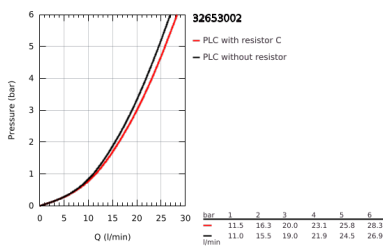

32 653 002 ATRIO SINGLE-LEVER BATH MIXER 1/2", FLOOR MOUNTED

PRODUCT DESCRIPTION

- Colour: chrome
- without roughing-in-set
- GROHE LongLife finish
- GROHE SilkMove 46 mm ceramic cartridge
- adjustable flow rate limiter
- diverter bath/shower
- swivel tubular spout with mousseur and stop limiter
- integrated non-return valve in the shower outlet
- with shower holder
- handshower (28 034)
- shower hose 1500 mm
- protected against backflow
- for use with rough-in set 29 086 000 / 45 984 001
- replaces 32 653 001
- minimum pressure 1.0 bar