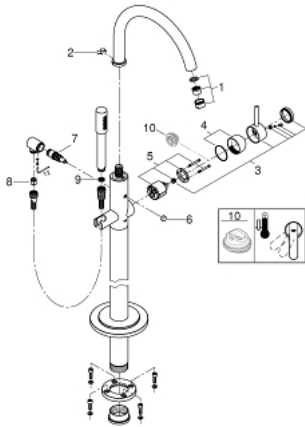

32 653 002 ATRIO SINGLE-LEVER BATH MIXER 1/2", FLOOR MOUNTED

PRODUCT DESCRIPTION

- Colour: chrome
- without roughing-in-set
- GROHE LongLife finish
- GROHE SilkMove 46 mm ceramic cartridge
- adjustable flow rate limiter
- diverter bath/shower
- swivel tubular spout with mousseur and stop limiter
- integrated non-return valve in the shower outlet
- with shower holder
- handshower (28 034)
- shower hose 1500 mm
- protected against backflow
- for use with rough-in set 29 086 000 / 45 984 001
- replaces 32 653 001
- minimum pressure 1.0 bar

32 653 002 ATRIO SINGLE-LEVER BATH MIXER 1/2", FLOOR MOUNTED

SPARE PARTS

- 1: Sistra (Spare part-nr. 13907000)
- 2: Safety disc (Spare part-nr. 6417500M)
- 3: Lever (Spare part-nr. 46634000)
- 4: Cap (Spare part-nr. 46242000)
- 5: Cartridge (Spare part-nr. 46048000)
- 6: Diverter knob (Spare part-nr. 64989000)
- 7: Diverter (Spare part-nr. 65655000)
- 8: Non-return valve (Spare part-nr. 08565000)
- 9: Dirt strainer (Spare part-nr. 0700200M)
- 10: Temperature limiter (Spare part-nr. 46308000)*