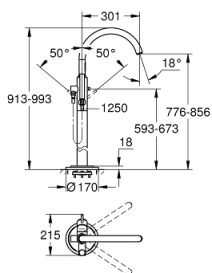

32 653 002 ATRIO SINGLE-LEVER BATH MIXER 1/2", FLOOR MOUNTED

PRODUCT DESCRIPTION

- Colour: chrome
- without roughing-in-set
- GROHE LongLife finish
- GROHE SilkMove 46 mm ceramic cartridge
- adjustable flow rate limiter
- diverter bath/shower
- swivel tubular spout with mousseur and stop limiter
- integrated non-return valve in the shower outlet
- with shower holder
- handshower (28 034)
- shower hose 1500 mm
- protected against backflow
- for use with rough-in set 29 086 000 / 45 984 001
- replaces 32 653 001
- minimum pressure 1.0 bar

32 653 002 ATRIO SINGLE-LEVER BATH MIXER 1/2", FLOOR MOUNTED

SPARE PARTS

- 1: Sistra (Spare part-nr. 13907000)
- 2: Safety disc (Spare part-nr. 6417500M)
- 3: Lever (Spare part-nr. 46634000)
- 4: Cap (Spare part-nr. 46242000)
- 5: Cartridge (Spare part-nr. 46048000)
- 6: Diverter knob (Spare part-nr. 64989000)
- 7: Diverter (Spare part-nr. 65655000)
- 8: Non-return valve (Spare part-nr. 08565000)
- 9: Dirt strainer (Spare part-nr. 0700200M)
- 10: Temperature limiter (Spare part-nr. 46308000)*