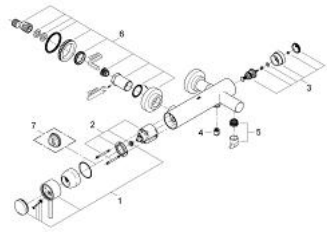

32 652 001 ATRIO SINGLE-LEVER BATH MIXER 1/2"

PRODUCT DESCRIPTION

- Colour: chrome
- wall mounted
- GROHE SilkMove 46 mm ceramic cartridge
- GROHE LongLife finish
- adjustable flow rate limiter
- automatic diverter: bath/shower
- cast spout
- mousseur
- shower bottom outlet with integrated non return-valve
- covered S-unions
- protected against backflow

32 652 001 **ATRIO SINGLE-LEVER BATH MIXER 1/2"**

SPARE PARTS

- 1: Lever (Spare part-nr. 46634000)
- 2: Cartridge (Spare part-nr. 46048000)
- 3: Diverter (Spare part-nr. 46523000)
- 4: Non-return valve (Spare part-nr. 08565000)
- 5: Mousseur (Spare part-nr. 13926000)
- 6: Screw connection (Spare part-nr. 45631000)
- 7: Temperature limiter (Spare part-nr. 46308000)*