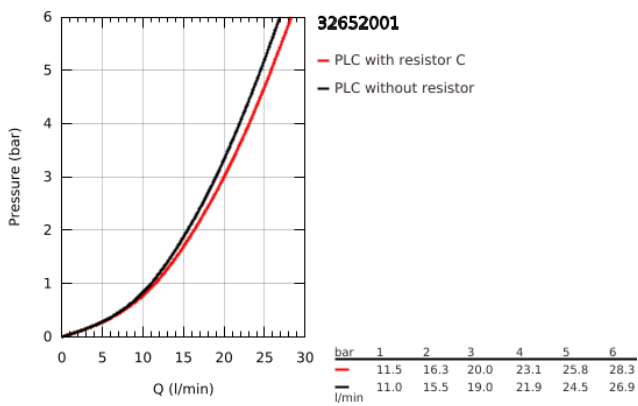

32 652 001 ATRIO SINGLE-LEVER BATH MIXER 1/2"

PRODUCT DESCRIPTION

- Colour: chrome
- wall mounted
- GROHE SilkMove 46 mm ceramic cartridge
- GROHE LongLife finish
- adjustable flow rate limiter
- automatic diverter: bath/shower
- cast spout
- mousseur
- shower bottom outlet with integrated non return-valve
- covered S-unions
- protected against backflow

32 652 001 **ATRIO SINGLE-LEVER BATH MIXER 1/2"**

SPARE PARTS

- 1: Lever (Spare part-nr. 46634000)
- 2: Cartridge (Spare part-nr. 46048000)
- 3: Diverter (Spare part-nr. 46523000)
- 4: Non-return valve (Spare part-nr. 08565000)
- 5: Mousseur (Spare part-nr. 13926000)
- 6: Screw connection (Spare part-nr. 45631000)
- 7: Temperature limiter (Spare part-nr. 46308000)*