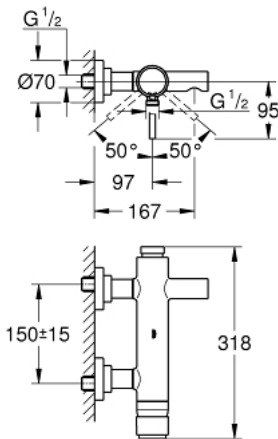

32 652 001 ATRIO SINGLE-LEVER BATH MIXER 1/2"

PRODUCT DESCRIPTION

- Colour: chrome
- wall mounted
- GROHE SilkMove 46 mm ceramic cartridge
- GROHE LongLife finish
- adjustable flow rate limiter
- automatic diverter: bath/shower
- cast spout
- mousseur
- shower bottom outlet with integrated non return-valve
- covered S-unions
- protected against backflow

32 652 001 **ATRIO SINGLE-LEVER BATH MIXER 1/2"**

SPARE PARTS

- 1: Lever (Spare part-nr. 46634000)
- 2: Cartridge (Spare part-nr. 46048000)
- 3: Diverter (Spare part-nr. 46523000)
- 4: Non-return valve (Spare part-nr. 08565000)
- 5: Mousseur (Spare part-nr. 13926000)
- 6: Screw connection (Spare part-nr. 45631000)
- 7: Temperature limiter (Spare part-nr. 46308000)*