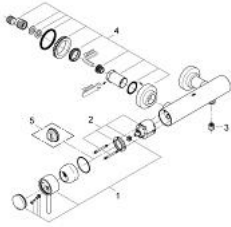

32 650 001 ATRIO SINGLE-LEVER SHOWER MIXER 1/2"

PRODUCT DESCRIPTION

- Colour: chrome
- wall mounted
- GROHE SilkMove 46 mm ceramic cartridge
- GROHE LongLife finish
- adjustable flow rate limiter
- shower bottom outlet with integrated non return-valve
- covered S-unions
- protected against backflow

32 650 001 **ATRIO SINGLE-LEVER SHOWER MIXER 1/2"**

SPARE PARTS

- 1: Lever (Spare part-nr. 46634000)
 - 2: Cartridge (Spare part-nr. 46048000)
 - 3: Non-return valve (Spare part-nr. 08565000)
 - 4: Screw connection (Spare part-nr. 45631000)
 - 5: Temperature limiter (Spare part-nr. 46308000)*
- * Optional accessories