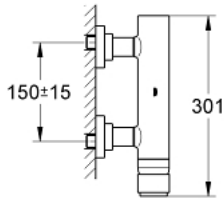

32 650 001 ATRIO SINGLE-LEVER SHOWER MIXER 1/2"

PRODUCT DESCRIPTION

- Colour: chrome
- wall mounted
- GROHE SilkMove 46 mm ceramic cartridge
- GROHE LongLife finish
- adjustable flow rate limiter
- shower bottom outlet with integrated non return-valve
- covered S-unions
- protected against backflow

32 650 001 **ATRIO SINGLE-LEVER SHOWER MIXER 1/2"**

SPARE PARTS

- 1: Lever (Spare part-nr. 46634000)
 - 2: Cartridge (Spare part-nr. 46048000)
 - 3: Non-return valve (Spare part-nr. 08565000)
 - 4: Screw connection (Spare part-nr. 45631000)
 - 5: Temperature limiter (Spare part-nr. 46308000)*
- * Optional accessories