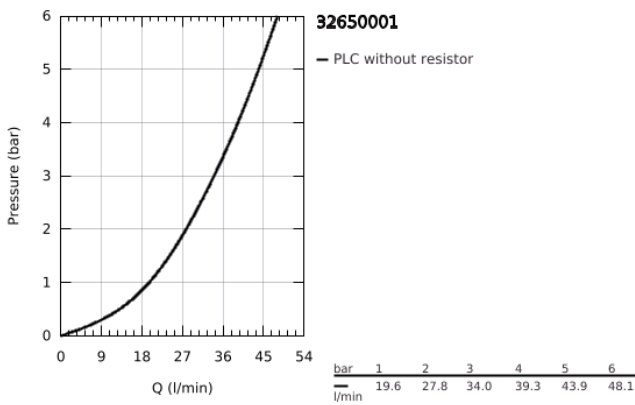

32 650 001 ATRIO SINGLE-LEVER SHOWER MIXER 1/2"

PRODUCT DESCRIPTION

- Colour: chrome
- wall mounted
- GROHE SilkMove 46 mm ceramic cartridge
- GROHE LongLife finish
- adjustable flow rate limiter
- shower bottom outlet with integrated non return-valve
- covered S-unions
- protected against backflow

32 650 001 **ATRIO SINGLE-LEVER SHOWER MIXER 1/2"**

SPARE PARTS

- 1: Lever (Spare part-nr. 46634000)
 - 2: Cartridge (Spare part-nr. 46048000)
 - 3: Non-return valve (Spare part-nr. 08565000)
 - 4: Screw connection (Spare part-nr. 45631000)
 - 5: Temperature limiter (Spare part-nr. 46308000)*
- * Optional accessories