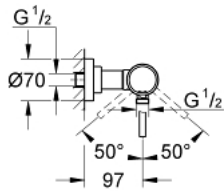

32 650 001 ATRIO SINGLE-LEVER SHOWER MIXER 1/2"

PRODUCT DESCRIPTION

- Colour: chrome
- wall mounted
- GROHE SilkMove 46 mm ceramic cartridge
- GROHE LongLife finish
- adjustable flow rate limiter
- shower bottom outlet with integrated non return-valve
- covered S-unions
- protected against backflow

32 650 001 **ATRIO SINGLE-LEVER SHOWER MIXER 1/2"**

SPARE PARTS

- 1: Lever (Spare part-nr. 46634000)
 - 2: Cartridge (Spare part-nr. 46048000)
 - 3: Non-return valve (Spare part-nr. 08565000)
 - 4: Screw connection (Spare part-nr. 45631000)
 - 5: Temperature limiter (Spare part-nr. 46308000)*
- * Optional accessories