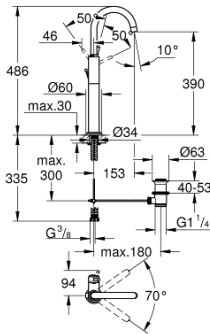

32 647 001 **ATRIO SINGLE-LEVER BASIN MIXER 1/2"**
XL-SIZE

PRODUCT DESCRIPTION

- Colour: chrome
- single hole installation
- for free-standing basins
- GROHE SilkMove 28 mm ceramic cartridge
- GROHE LongLife finish
- rapid installation system
- swivel tubular C-spout with mousseur
- stop limiter
- pop-up waste set 1 1/4"
- flexible connection hoses

32 647 001 **ATRIO SINGLE-LEVER BASIN MIXER 1/2"**
XL-SIZE

SPARE PARTS

- 1: Lever (Spare part-nr. 46633000)
- 2: Cap (Spare part-nr. 46581000)
- 3: Fitting ring (Spare part-nr. 07419000)
- 4: Cartridge (Spare part-nr. 46580000)
- 5: Outlet (Spare part-nr. 13170000)
- 5.1: Safety ring (Spare part-nr. 0806500M)
- 5.2: Sealing washer (Spare part-nr. 0128500M)
- 5.3: Mousseur (Spare part-nr. 13935000)
- 6: Pop-up rod (Spare part-nr. 06575000)
- 7: Shank mounting kit (Spare part-nr. 46249000)
- 8: Waste fitting (Spare part-nr. 28915000)
- 8.1: Plug (Spare part-nr. 45210000)