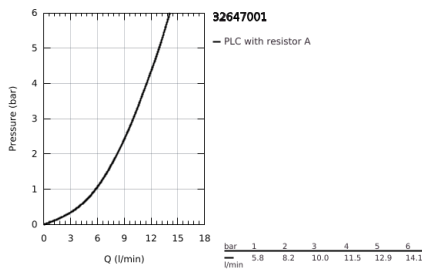

32 647 001 **ATRIO SINGLE-LEVER BASIN MIXER 1/2"**
XL-SIZE

PRODUCT DESCRIPTION

- Colour: chrome
- single hole installation
- for free-standing basins
- GROHE SilkMove 28 mm ceramic cartridge
- GROHE LongLife finish
- rapid installation system
- swivel tubular C-spout with mousseur
- stop limiter
- pop-up waste set 1 1/4"
- flexible connection hoses

32 647 001 **ATRIO SINGLE-LEVER BASIN MIXER 1/2"**
XL-SIZE

SPARE PARTS

- 1: Lever (Spare part-nr. 46633000)
- 2: Cap (Spare part-nr. 46581000)
- 3: Fitting ring (Spare part-nr. 07419000)
- 4: Cartridge (Spare part-nr. 46580000)
- 5: Outlet (Spare part-nr. 13170000)
- 5.1: Safety ring (Spare part-nr. 0806500M)
- 5.2: Sealing washer (Spare part-nr. 0128500M)
- 5.3: Mousseur (Spare part-nr. 13935000)
- 6: Pop-up rod (Spare part-nr. 06575000)
- 7: Shank mounting kit (Spare part-nr. 46249000)
- 8: Waste fitting (Spare part-nr. 28915000)
- 8.1: Plug (Spare part-nr. 45210000)