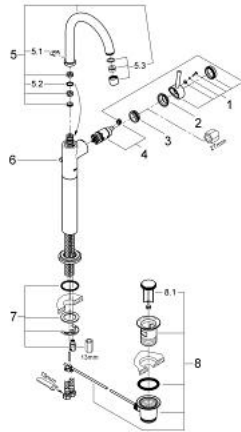

32 647 001 **ATRIO SINGLE-LEVER BASIN MIXER 1/2"**
XL-SIZE

PRODUCT DESCRIPTION

- Colour: chrome
- single hole installation
- for free-standing basins
- GROHE SilkMove 28 mm ceramic cartridge
- GROHE LongLife finish
- rapid installation system
- swivel tubular C-spout with mousseur
- stop limiter
- pop-up waste set 1 1/4"
- flexible connection hoses

32 647 001 **ATRIO SINGLE-LEVER BASIN MIXER 1/2"**
XL-SIZE

SPARE PARTS

- 1: Lever (Spare part-nr. 46633000)
- 2: Cap (Spare part-nr. 46581000)
- 3: Fitting ring (Spare part-nr. 07419000)
- 4: Cartridge (Spare part-nr. 46580000)
- 5: Outlet (Spare part-nr. 13170000)
- 5.1: Safety ring (Spare part-nr. 0806500M)
- 5.2: Sealing washer (Spare part-nr. 0128500M)
- 5.3: Mousseur (Spare part-nr. 13935000)
- 6: Pop-up rod (Spare part-nr. 06575000)
- 7: Shank mounting kit (Spare part-nr. 46249000)
- 8: Waste fitting (Spare part-nr. 28915000)
- 8.1: Plug (Spare part-nr. 45210000)