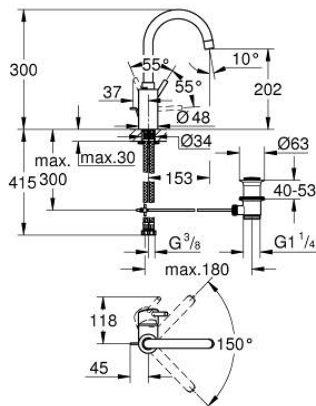

32 629 002 CONCETTO SINGLE-LEVER BASIN MIXER 1/2" L-SIZE

PRODUCT DESCRIPTION

- Colour: chrome
- single hole installation
- metal lever
- covered lever fixing
- GROHE SilkMove 35 mm ceramic cartridge
- adjustable flow rate limiter
- GROHE LongLife finish
- Protected Water Ways no contact of water with lead or nickel inside the tap
- GROHE FastFixation installation system
- mousseur
- swivel tubular spout
- with stop restriction
- pop-up waste set 1 1/4"
- flexible connection hoses
- optional temperature limiter ref. no. 46 375
- minimum pressure 1.0 bar

32 629 002 **CONCETTO SINGLE-LEVER BASIN MIXER 1/2" L-SIZE**

SPARE PARTS

- 1: Lever (Spare part-nr. 46754000)
- 2: Cartridge (Spare part-nr. 46374000)
- 3: Mousseur (Spare part-nr. 48418000)
- 4: Pop-up rod (Spare part-nr. 46739000)
- 5: Shank mounting kit (Spare part-nr. 46671000)
- 6: Waste set 1 1/4" (Spare part-nr. 28910000)
- 6.1: Plug (Spare part-nr. 07182000)
- 6.2: Eccentric rod (Spare part-nr. 07052000)
- 7: Socket Spanner (Spare part-nr. 19332000)*
- 8: Mounting wrench (Spare part-nr. 19017000)*
- 9: Eccentric rod (Spare part-nr. 07341000)*