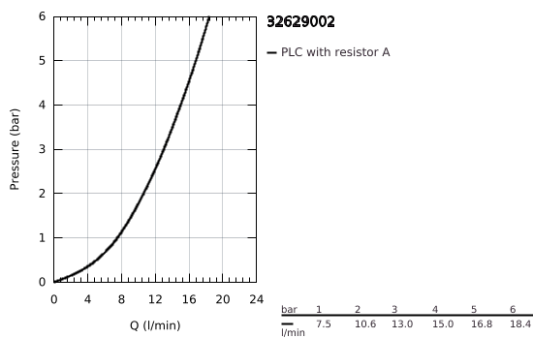

32 629 002 CONCETTO SINGLE-LEVER BASIN MIXER 1/2" L-SIZE

PRODUCT DESCRIPTION

- Colour: chrome
- single hole installation
- metal lever
- covered lever fixing
- GROHE SilkMove 35 mm ceramic cartridge
- adjustable flow rate limiter
- GROHE LongLife finish
- Protected Water Ways no contact of water with lead or nickel inside the tap
- GROHE FastFixation installation system
- mousseur
- swivel tubular spout
- with stop restriction
- pop-up waste set 1 1/4"
- flexible connection hoses
- optional temperature limiter ref. no. 46 375
- minimum pressure 1.0 bar

32 629 002 **CONCETTO SINGLE-LEVER BASIN MIXER 1/2" L-SIZE**

SPARE PARTS

- 1: Lever (Spare part-nr. 46754000)
- 2: Cartridge (Spare part-nr. 46374000)
- 3: Mousseur (Spare part-nr. 48418000)
- 4: Pop-up rod (Spare part-nr. 46739000)
- 5: Shank mounting kit (Spare part-nr. 46671000)
- 6: Waste set 1 1/4" (Spare part-nr. 28910000)
- 6.1: Plug (Spare part-nr. 07182000)
- 6.2: Eccentric rod (Spare part-nr. 07052000)
- 7: Socket Spanner (Spare part-nr. 19332000)*
- 8: Mounting wrench (Spare part-nr. 19017000)*
- 9: Eccentric rod (Spare part-nr. 07341000)*