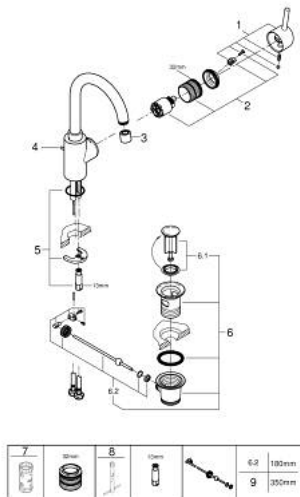

32 629 002 CONCETTO SINGLE-LEVER BASIN MIXER 1/2" L-SIZE

PRODUCT DESCRIPTION

- Colour: chrome
- single hole installation
- metal lever
- covered lever fixing
- GROHE SilkMove 35 mm ceramic cartridge
- adjustable flow rate limiter
- GROHE LongLife finish
- Protected Water Ways no contact of water with lead or nickel inside the tap
- GROHE FastFixation installation system
- mousseur
- swivel tubular spout
- with stop restriction
- pop-up waste set 1 1/4"
- flexible connection hoses
- optional temperature limiter ref. no. 46 375
- minimum pressure 1.0 bar

32 629 002 **CONCETTO SINGLE-LEVER BASIN MIXER 1/2" L-SIZE**

SPARE PARTS

- 1: Lever (Spare part-nr. 46754000)
- 2: Cartridge (Spare part-nr. 46374000)
- 3: Mousseur (Spare part-nr. 48418000)
- 4: Pop-up rod (Spare part-nr. 46739000)
- 5: Shank mounting kit (Spare part-nr. 46671000)
- 6: Waste set 1 1/4" (Spare part-nr. 28910000)
- 6.1: Plug (Spare part-nr. 07182000)
- 6.2: Eccentric rod (Spare part-nr. 07052000)
- 7: Socket Spanner (Spare part-nr. 19332000)*
- 8: Mounting wrench (Spare part-nr. 19017000)*
- 9: Eccentric rod (Spare part-nr. 07341000)*