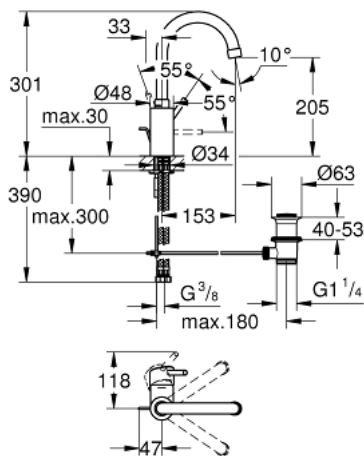

32 629 001 **CONCETTO SINGLE-LEVER BASIN MIXER 1/2" L-SIZE**

PRODUCT DESCRIPTION

- Colour: chrome
- single hole installation
- metal lever
- covered lever fixing
- GROHE SilkMove 35 mm ceramic cartridge
- adjustable flow rate limiter
- GROHE LongLife finish
- GROHE FastFixation installation system
- mousseur
- swivel tubular spout
- pop-up waste set 1 1/4"
- flexible connection hoses
- minimum pressure 1.0 bar
- optional temperature limiter ref. no. 46 375

32 629 001 **CONCETTO SINGLE-LEVER BASIN MIXER 1/2" L-SIZE**

SPARE PARTS

- 1: Lever (Spare part-nr. 46754000)
 - 2: Screw coupling (Spare part-nr. 46460000)
 - 3: Cartridge (Spare part-nr. 46374000)
 - 4: Outlet (Spare part-nr. 46631000)
 - 4.1: Safety ring (Spare part-nr. 0806500M)
 - 4.2: Sealing washer (Spare part-nr. 0128500M)
 - 4.3: Mousseur (Spare part-nr. 13993000)
 - 5: Pop-up rod (Spare part-nr. 46739000)
 - 6: Shank mounting kit (Spare part-nr. 46671000)
 - 7: Waste set 1 1/4" (Spare part-nr. 28910000)
 - 7.1: Plug (Spare part-nr. 07182000)
 - 7.2: Eccentric rod (Spare part-nr. 07052000)
 - 8: Socket Spanner (Spare part-nr. 19332000)*
 - 9: Temperature limiter (Spare part-nr. 46375000)*
 - 10: Mounting wrench (Spare part-nr. 19017000)*
- * Optional accessories