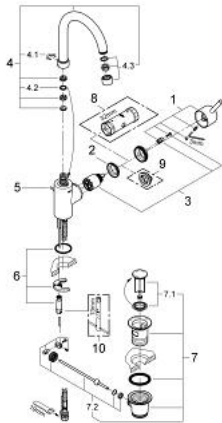

32 629 001 **CONCETTO SINGLE-LEVER BASIN MIXER 1/2" L-SIZE**

PRODUCT DESCRIPTION

- Colour: chrome
- single hole installation
- metal lever
- covered lever fixing
- GROHE SilkMove 35 mm ceramic cartridge
- adjustable flow rate limiter
- GROHE LongLife finish
- GROHE FastFixation installation system
- mousseur
- swivel tubular spout
- pop-up waste set 1 1/4"
- flexible connection hoses
- minimum pressure 1.0 bar
- optional temperature limiter ref. no. 46 375

32 629 001 **CONCETTO SINGLE-LEVER BASIN MIXER 1/2" L-SIZE**

SPARE PARTS

- 1: Lever (Spare part-nr. 46754000)
 - 2: Screw coupling (Spare part-nr. 46460000)
 - 3: Cartridge (Spare part-nr. 46374000)
 - 4: Outlet (Spare part-nr. 46631000)
 - 4.1: Safety ring (Spare part-nr. 0806500M)
 - 4.2: Sealing washer (Spare part-nr. 0128500M)
 - 4.3: Mousseur (Spare part-nr. 13993000)
 - 5: Pop-up rod (Spare part-nr. 46739000)
 - 6: Shank mounting kit (Spare part-nr. 46671000)
 - 7: Waste set 1 1/4" (Spare part-nr. 28910000)
 - 7.1: Plug (Spare part-nr. 07182000)
 - 7.2: Eccentric rod (Spare part-nr. 07052000)
 - 8: Socket Spanner (Spare part-nr. 19332000)*
 - 9: Temperature limiter (Spare part-nr. 46375000)*
 - 10: Mounting wrench (Spare part-nr. 19017000)*
- * Optional accessories