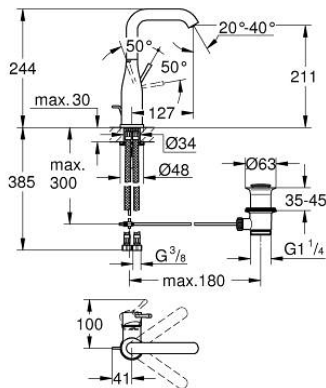

32 628 243 1 ESSENCE SINGLE-LEVER BASIN MIXER 1/2" L-SIZE

PRODUCT DESCRIPTION

- Colour: matte black
- GROHE SilkMove 28 mm ceramic cartridge
- with temperature limiter
- GROHE EcoJoy - less water, perfect flow
- maximum flow rate (at 3 bar): 5.7 l/min
- GROHE AquaGuide adjustable mousseur
- GROHE Quickfix Plus installation system
- swivel spout with mousseur and stop limiter
- pop-up waste set 1 1/4"
- flexible connection hoses

32 628 243 1 ESSENCE SINGLE-LEVER BASIN MIXER 1/2" L-SIZE

SPARE PARTS

- 1: Lever (Spare part-nr. 469192430)
 - 2: Cartridge (Spare part-nr. 46580000)
 - 3: screw ring (Spare part-nr. 48591000)
 - 4: Swivel tube spout (Spare part-nr. 133742430)
 - 4.1: Mousseur (Spare part-nr. 48270000)
 - 4.2: Sealing washer (Spare part-nr. 0128500M)
 - 4.3: Safety ring (Spare part-nr. 4826600M)
 - 5: lift rod (Spare part-nr. 46739KU0)
 - 6: Escutcheon (Spare part-nr. 486032430)
 - 7: Shank mounting kit (Spare part-nr. 46645000)
 - 8: Waste set 1 1/4" (Spare part-nr. 289102430)
 - 8.1: Plug (Spare part-nr. 071822430)
 - 8.2: Eccentric rod (Spare part-nr. 07052000)
 - 9: Connection hose (Spare part-nr. 46255000)
 - 10: Mounting wrench (Spare part-nr. 19017000)*
 - 11: Eccentric rod (Spare part-nr. 07341000)*
- * Optional accessories