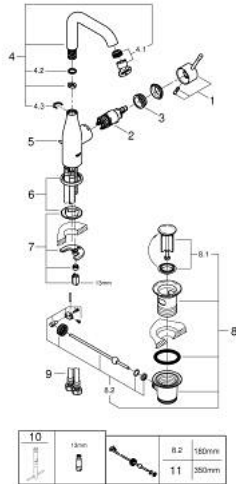

32 628 243 1 ESSENCE SINGLE-LEVER BASIN MIXER 1/2" L-SIZE

PRODUCT DESCRIPTION

- Colour: matte black
- GROHE SilkMove 28 mm ceramic cartridge
- with temperature limiter
- GROHE EcoJoy - less water, perfect flow
- maximum flow rate (at 3 bar): 5.7 l/min
- GROHE AquaGuide adjustable mousseur
- GROHE Quickfix Plus installation system
- swivel spout with mousseur and stop limiter
- pop-up waste set 1 1/4"
- flexible connection hoses

32 628 243 1 ESSENCE SINGLE-LEVER BASIN MIXER 1/2" L-SIZE

SPARE PARTS

- 1: Lever (Spare part-nr. 469192430)
 - 2: Cartridge (Spare part-nr. 46580000)
 - 3: screw ring (Spare part-nr. 48591000)
 - 4: Swivel tube spout (Spare part-nr. 133742430)
 - 4.1: Mousseur (Spare part-nr. 48270000)
 - 4.2: Sealing washer (Spare part-nr. 0128500M)
 - 4.3: Safety ring (Spare part-nr. 4826600M)
 - 5: lift rod (Spare part-nr. 46739KU0)
 - 6: Escutcheon (Spare part-nr. 486032430)
 - 7: Shank mounting kit (Spare part-nr. 46645000)
 - 8: Waste set 1 1/4" (Spare part-nr. 289102430)
 - 8.1: Plug (Spare part-nr. 071822430)
 - 8.2: Eccentric rod (Spare part-nr. 07052000)
 - 9: Connection hose (Spare part-nr. 46255000)
 - 10: Mounting wrench (Spare part-nr. 19017000)*
 - 11: Eccentric rod (Spare part-nr. 07341000)*
- * Optional accessories