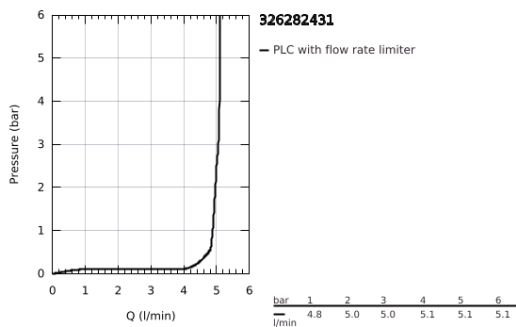

32 628 243 1 ESSENCE SINGLE-LEVER BASIN MIXER 1/2" L-SIZE

PRODUCT DESCRIPTION

- Colour: matte black
- GROHE SilkMove 28 mm ceramic cartridge
- with temperature limiter
- GROHE EcoJoy - less water, perfect flow
- maximum flow rate (at 3 bar): 5.7 l/min
- GROHE AquaGuide adjustable mousseur
- GROHE Quickfix Plus installation system
- swivel spout with mousseur and stop limiter
- pop-up waste set 1 1/4"
- flexible connection hoses

32 628 243 1 ESSENCE SINGLE-LEVER BASIN MIXER 1/2" L-SIZE

SPARE PARTS

- 1: Lever (Spare part-nr. 469192430)
 - 2: Cartridge (Spare part-nr. 46580000)
 - 3: screw ring (Spare part-nr. 48591000)
 - 4: Swivel tube spout (Spare part-nr. 133742430)
 - 4.1: Mousseur (Spare part-nr. 48270000)
 - 4.2: Sealing washer (Spare part-nr. 0128500M)
 - 4.3: Safety ring (Spare part-nr. 4826600M)
 - 5: lift rod (Spare part-nr. 46739KU0)
 - 6: Escutcheon (Spare part-nr. 486032430)
 - 7: Shank mounting kit (Spare part-nr. 46645000)
 - 8: Waste set 1 1/4" (Spare part-nr. 289102430)
 - 8.1: Plug (Spare part-nr. 071822430)
 - 8.2: Eccentric rod (Spare part-nr. 07052000)
 - 9: Connection hose (Spare part-nr. 46255000)
 - 10: Mounting wrench (Spare part-nr. 19017000)*
 - 11: Eccentric rod (Spare part-nr. 07341000)*
- * Optional accessories