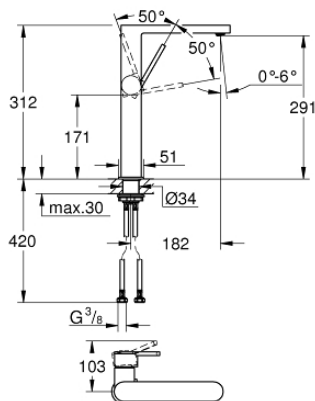

## 32 618 DC3 GROHE PLUS SINGLE-LEVER BASIN MIXER 1/2" XL-SIZE

### PRODUCT DESCRIPTION

- Colour: supersteel
- single hole installation
- metal lever
- for free-standing basins
- GROHE SilkMove 28 mm ceramic cartridge
- with temperature limiter
- GROHE LongLife finish
- GROHE EcoJoy - less water, perfect flow
- maximum flow rate (at 3 bar): 5 l/min
- SpeedClean mousseur
- GROHE AquaGuide adjustable mousseur
- rapid installation system
- smooth body
- flexible connection hoses

32 618 DC3 **GROHE PLUS SINGLE-LEVER BASIN MIXER 1/2"**  
**XL-SIZE**

**SPARE PARTS**

- 1: Cartridge (Spare part-nr. 46963000)
- 2: Mousseur (Spare part-nr. 48449000)
- 3: Shank fastening assembly (Spare part-nr. 48384000)