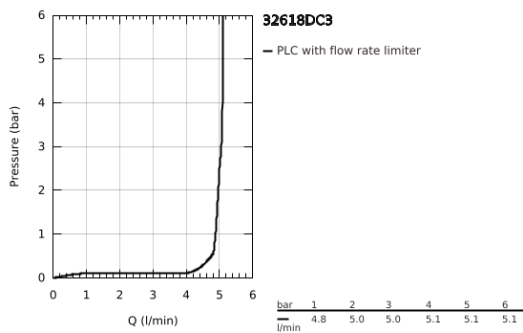

## 32 618 DC3 GROHE PLUS SINGLE-LEVER BASIN MIXER 1/2" XL-SIZE

### PRODUCT DESCRIPTION

- Colour: supersteel
- single hole installation
- metal lever
- for free-standing basins
- GROHE SilkMove 28 mm ceramic cartridge
- with temperature limiter
- GROHE LongLife finish
- GROHE EcoJoy - less water, perfect flow
- maximum flow rate (at 3 bar): 5 l/min
- SpeedClean mousseur
- GROHE AquaGuide adjustable mousseur
- rapid installation system
- smooth body
- flexible connection hoses

32 618 DC3 **GROHE PLUS SINGLE-LEVER BASIN MIXER 1/2"**  
**XL-SIZE**

**SPARE PARTS**

- 1: Cartridge (Spare part-nr. 46963000)
- 2: Mousseur (Spare part-nr. 48449000)
- 3: Shank fastening assembly (Spare part-nr. 48384000)