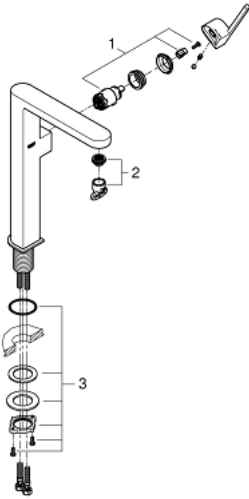

## 32 618 DC3 GROHE PLUS SINGLE-LEVER BASIN MIXER 1/2" XL-SIZE

### PRODUCT DESCRIPTION

- Colour: supersteel
- single hole installation
- metal lever
- for free-standing basins
- GROHE SilkMove 28 mm ceramic cartridge
- with temperature limiter
- GROHE LongLife finish
- GROHE EcoJoy - less water, perfect flow
- maximum flow rate (at 3 bar): 5 l/min
- SpeedClean mousseur
- GROHE AquaGuide adjustable mousseur
- rapid installation system
- smooth body
- flexible connection hoses

32 618 DC3 **GROHE PLUS SINGLE-LEVER BASIN MIXER 1/2"**  
**XL-SIZE**

**SPARE PARTS**

- 1: Cartridge (Spare part-nr. 46963000)
- 2: Mousseur (Spare part-nr. 48449000)
- 3: Shank fastening assembly (Spare part-nr. 48384000)