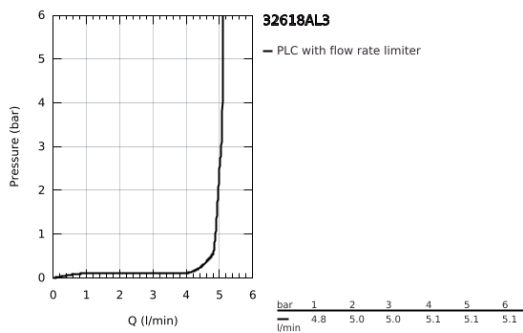

32 618 AL3 GROHE PLUS SINGLE-LEVER BASIN MIXER 1/2" XL-SIZE

PRODUCT DESCRIPTION

- Colour: brushed hard graphite
- single hole installation
- metal lever
- for free-standing basins
- GROHE SilkMove 28 mm ceramic cartridge
- with temperature limiter
- GROHE LongLife finish
- GROHE EcoJoy - less water, perfect flow
- maximum flow rate (at 3 bar): 5 l/min
- SpeedClean mousseur
- GROHE AquaGuide adjustable mousseur
- rapid installation system
- smooth body
- flexible connection hoses

32 618 AL3 **GROHE PLUS SINGLE-LEVER BASIN MIXER 1/2"**
XL-SIZE

SPARE PARTS

- 1: Cartridge (Spare part-nr. 46963000)
- 2: Mousseur (Spare part-nr. 48449000)
- 3: Shank fastening assembly (Spare part-nr. 48384000)