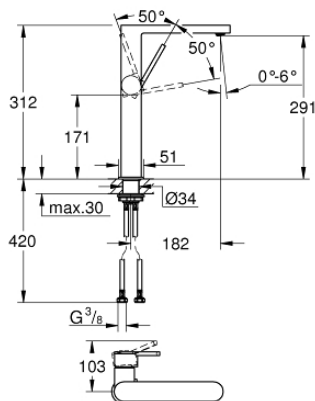

32 618 AL3 GROHE PLUS SINGLE-LEVER BASIN MIXER 1/2" XL-SIZE

PRODUCT DESCRIPTION

- Colour: brushed hard graphite
- single hole installation
- metal lever
- for free-standing basins
- GROHE SilkMove 28 mm ceramic cartridge
- with temperature limiter
- GROHE LongLife finish
- GROHE EcoJoy - less water, perfect flow
- maximum flow rate (at 3 bar): 5 l/min
- SpeedClean mousseur
- GROHE AquaGuide adjustable mousseur
- rapid installation system
- smooth body
- flexible connection hoses

32 618 AL3 **GROHE PLUS SINGLE-LEVER BASIN MIXER 1/2"**
XL-SIZE

SPARE PARTS

- 1: Cartridge (Spare part-nr. 46963000)
- 2: Mousseur (Spare part-nr. 48449000)
- 3: Shank fastening assembly (Spare part-nr. 48384000)