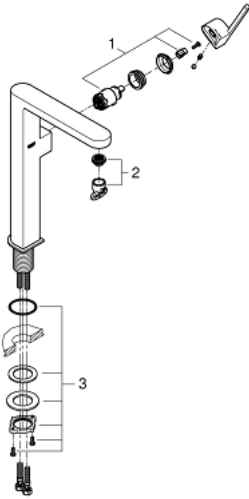

32 618 AL3 GROHE PLUS SINGLE-LEVER BASIN MIXER 1/2" XL-SIZE

PRODUCT DESCRIPTION

- Colour: brushed hard graphite
- single hole installation
- metal lever
- for free-standing basins
- GROHE SilkMove 28 mm ceramic cartridge
- with temperature limiter
- GROHE LongLife finish
- GROHE EcoJoy - less water, perfect flow
- maximum flow rate (at 3 bar): 5 l/min
- SpeedClean mousseur
- GROHE AquaGuide adjustable mousseur
- rapid installation system
- smooth body
- flexible connection hoses

32 618 AL3 **GROHE PLUS SINGLE-LEVER BASIN MIXER 1/2"**
XL-SIZE

SPARE PARTS

- 1: Cartridge (Spare part-nr. 46963000)
- 2: Mousseur (Spare part-nr. 48449000)
- 3: Shank fastening assembly (Spare part-nr. 48384000)