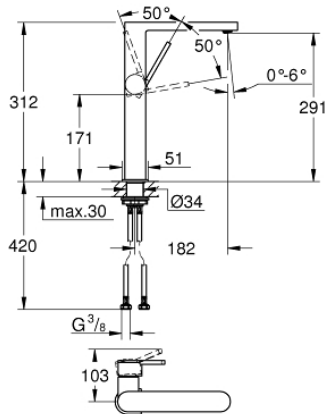

32 618 003 **GROHE PLUS SINGLE-LEVER BASIN MIXER 1/2"**
XL-SIZE

PRODUCT DESCRIPTION

- Colour: chrome
- single hole installation
- metal lever
- for free-standing basins
- GROHE SilkMove 28 mm ceramic cartridge
- with temperature limiter
- GROHE LongLife finish
- GROHE EcoJoy - less water, perfect flow
- maximum flow rate (at 3 bar): 5 l/min
- SpeedClean mousseur
- GROHE AquaGuide adjustable mousseur
- rapid installation system
- smooth body
- flexible connection hoses

32 618 003 **GROHE PLUS SINGLE-LEVER BASIN MIXER 1/2"**
XL-SIZE

SPARE PARTS

- 1: Cartridge (Spare part-nr. 46963000)
- 2: Mousseur (Spare part-nr. 48449000)
- 3: Shank fastening assembly (Spare part-nr. 48384000)