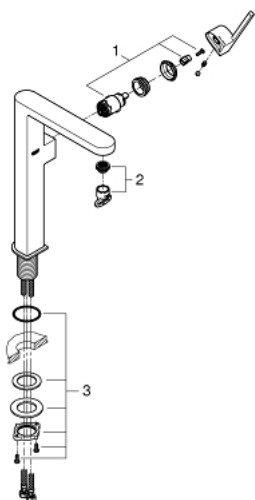

32 618 003 **GROHE PLUS SINGLE-LEVER BASIN MIXER 1/2"**
XL-SIZE

PRODUCT DESCRIPTION

- Colour: chrome
- single hole installation
- metal lever
- for free-standing basins
- GROHE SilkMove 28 mm ceramic cartridge
- with temperature limiter
- GROHE LongLife finish
- GROHE EcoJoy - less water, perfect flow
- maximum flow rate (at 3 bar): 5 l/min
- SpeedClean mousseur
- GROHE AquaGuide adjustable mousseur
- rapid installation system
- smooth body
- flexible connection hoses

32 618 003 **GROHE PLUS SINGLE-LEVER BASIN MIXER 1/2"**
XL-SIZE

SPARE PARTS

- 1: Cartridge (Spare part-nr. 46963000)
- 2: Mousseur (Spare part-nr. 48449000)
- 3: Shank fastening assembly (Spare part-nr. 48384000)