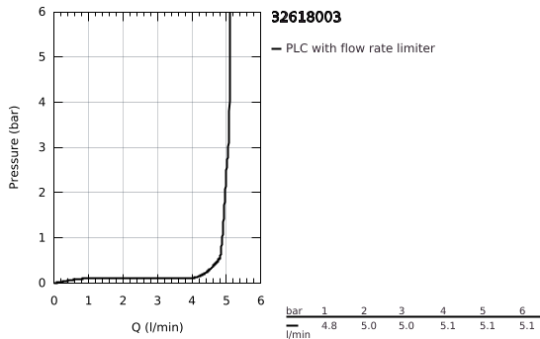

32 618 003 **GROHE PLUS SINGLE-LEVER BASIN MIXER 1/2"**
XL-SIZE

PRODUCT DESCRIPTION

- Colour: chrome
- single hole installation
- metal lever
- for free-standing basins
- GROHE SilkMove 28 mm ceramic cartridge
- with temperature limiter
- GROHE LongLife finish
- GROHE EcoJoy - less water, perfect flow
- maximum flow rate (at 3 bar): 5 l/min
- SpeedClean mousseur
- GROHE AquaGuide adjustable mousseur
- rapid installation system
- smooth body
- flexible connection hoses

32 618 003 **GROHE PLUS SINGLE-LEVER BASIN MIXER 1/2"**
XL-SIZE

SPARE PARTS

- 1: Cartridge (Spare part-nr. 46963000)
- 2: Mousseur (Spare part-nr. 48449000)
- 3: Shank fastening assembly (Spare part-nr. 48384000)