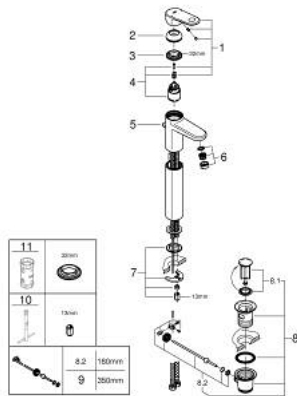

32 618 002 EUROPLUS SINGLE-LEVER BASIN MIXER 1/2" XL-SIZE

SPARE PARTS

- 1: Lever (Spare part-nr. 46647000)
 - 2: Cap (Spare part-nr. 46492000)
 - 3: Screw coupling (Spare part-nr. 46460000)
 - 4: Cartridge (Spare part-nr. 46374000)
 - 5: Pop-up rod (Spare part-nr. 64304000)
 - 6: Flow straightener (Spare part-nr. 64447000)
 - 7: Shank mounting kit (Spare part-nr. 46645000)
 - 8: Waste set 1 1/4" (Spare part-nr. 28910000)
 - 8.1: Plug (Spare part-nr. 07182000)
 - 8.2: Eccentric rod (Spare part-nr. 07052000)
 - 9: Eccentric rod (Spare part-nr. 07341000)*
 - 10: Mounting wrench (Spare part-nr. 19017000)*
 - 11: Socket Spanner (Spare part-nr. 19332000)*
- * Optional accessories