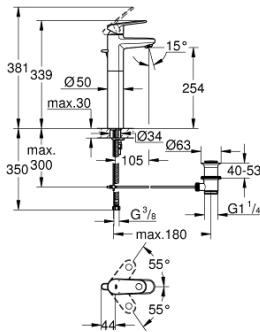

32 618 002 EUROPLUS SINGLE-LEVER BASIN MIXER 1/2" XL-SIZE

PRODUCT DESCRIPTION

- Colour: chrome
- single hole installation
- metal lever
- for free-standing basins
- GROHE SilkMove 35 mm ceramic cartridge
- adjustable flow rate limiter
- adjustable minimum flow rate 2.5 l/min
- temperature limiter
- GROHE LongLife finish
- GROHE FastFixation installation system
- SpeedClean mousseur
- pop-up waste set 1 1/4"
- flexible connection hoses
- Testmodul</br>Weit hinten, hinter den Wortbergen, fern der Länder Vokalien und Konsonantien leben die Blindtexte. Abgeschieden wohnen Sie in Buchstaben an der Küste des Semantik, eines großen Sprachozeans. Ein kleines Bächlein namens Duden fließt durch ihren Ort und versorgt sie mit den nötigen Regelialien. Es ist ein paradiesmatisches Land, in dem einem gebratene Satzteilchen in den Mund fliegen. Nicht einmal von der allmächtigen Interpunktation werden die Blindtexte beherrscht – ein geradezu unorthographisches Leben. Eines Tages aber beschloß eine kleine Zeile Blindtext, ihr Name war Lorem Ipsum, hinaus zu gehen in die weite Grammatik. Der große Oxmox riet ihr davon ab, da es dort wimmelte von bösen Kommata, wilden Fragezeichen und hinterhältigen Semikoli, doch das Blindtextchen ließ sich nicht beirren. Es packte seine sieben Versalien, schob sich sein Initial in den Gürtel und machte sich auf den Weg. Als es die ersten Hügel des Kursivgebirges erklommen hatte, warf es einen letzten Blick zurück auf die Skyline seiner Heimatstadt Buchstaben, die Headline von Alphabettorf und die Subline seiner eigenen Straße, der Zeilengasse. Wehmütig lief ihm eine rhetorische Frage über die Wange, dann setzte es seinen Weg fort. Unterwegs traf es eine Copy. Die Copy warnte das Blindtextchen, da, wo sie herkäme wäre sie ...