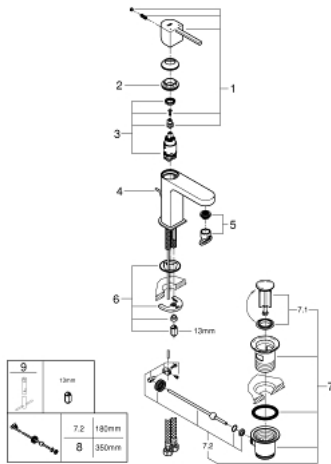

32 612 DC3 GROHE PLUS SINGLE-LEVER BASIN MIXER 1/2" S-SIZE

PRODUCT DESCRIPTION

- Colour: supersteel
- single hole installation
- metal lever
- GROHE SilkMove 28 mm ceramic cartridge
- with temperature limiter
- GROHE LongLife finish
- GROHE EcoJoy - less water, perfect flow
- maximum flow rate (at 3 bar): 5 l/min
- SpeedClean mousseur
- GROHE AquaGuide adjustable mousseur
- GROHE Quickfix Plus installation system
- pop-up waste set 1 1/4"
- flexible connection hoses

32 612 DC3 GROHE PLUS SINGLE-LEVER BASIN MIXER 1/2" S-SIZE

SPARE PARTS

- 1: Lever (Spare part-nr. 48452DC0)
 - 2: Fitting ring (Spare part-nr. 07419000)
 - 3: Cartridge (Spare part-nr. 46580000)
 - 4: Pop-up rod (Spare part-nr. 46739EN0)
 - 5: Mousseur (Spare part-nr. 48449000)
 - 6: Shank mounting kit (Spare part-nr. 46645000)
 - 7: Waste set 1 1/4" (Spare part-nr. 28910DC0)
 - 7.1: Plug (Spare part-nr. 07182DC0)
 - 7.2: Eccentric rod (Spare part-nr. 07052000)
 - 8: Eccentric rod (Spare part-nr. 07341000)*
 - 9: Mounting wrench (Spare part-nr. 19017000)*
- * Optional accessories