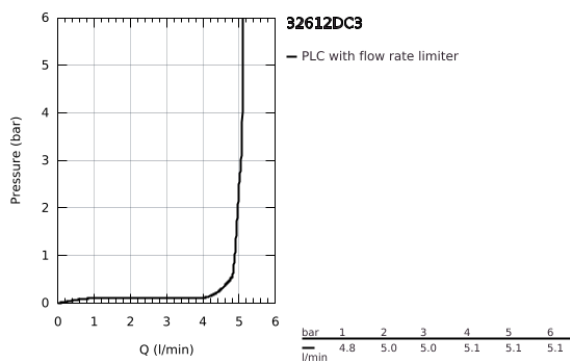

32 612 DC3 GROHE PLUS SINGLE-LEVER BASIN MIXER 1/2" S-SIZE

PRODUCT DESCRIPTION

- Colour: supersteel
- single hole installation
- metal lever
- GROHE SilkMove 28 mm ceramic cartridge
- with temperature limiter
- GROHE LongLife finish
- GROHE EcoJoy - less water, perfect flow
- maximum flow rate (at 3 bar): 5 l/min
- SpeedClean mousseur
- GROHE AquaGuide adjustable mousseur
- GROHE Quickfix Plus installation system
- pop-up waste set 1 1/4"
- flexible connection hoses

32 612 DC3 GROHE PLUS SINGLE-LEVER BASIN MIXER 1/2" S-SIZE

SPARE PARTS

- 1: Lever (Spare part-nr. 48452DC0)
 - 2: Fitting ring (Spare part-nr. 07419000)
 - 3: Cartridge (Spare part-nr. 46580000)
 - 4: Pop-up rod (Spare part-nr. 46739EN0)
 - 5: Mousseur (Spare part-nr. 48449000)
 - 6: Shank mounting kit (Spare part-nr. 46645000)
 - 7: Waste set 1 1/4" (Spare part-nr. 28910DC0)
 - 7.1: Plug (Spare part-nr. 07182DC0)
 - 7.2: Eccentric rod (Spare part-nr. 07052000)
 - 8: Eccentric rod (Spare part-nr. 07341000)*
 - 9: Mounting wrench (Spare part-nr. 19017000)*
- * Optional accessories