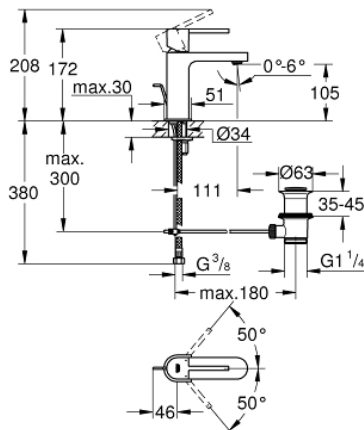

32 612 DC3 GROHE PLUS SINGLE-LEVER BASIN MIXER 1/2" S-SIZE

PRODUCT DESCRIPTION

- Colour: supersteel
- single hole installation
- metal lever
- GROHE SilkMove 28 mm ceramic cartridge
- with temperature limiter
- GROHE LongLife finish
- GROHE EcoJoy - less water, perfect flow
- maximum flow rate (at 3 bar): 5 l/min
- SpeedClean mousseur
- GROHE AquaGuide adjustable mousseur
- GROHE Quickfix Plus installation system
- pop-up waste set 1 1/4"
- flexible connection hoses

32 612 DC3 GROHE PLUS SINGLE-LEVER BASIN MIXER 1/2" S-SIZE

SPARE PARTS

- 1: Lever (Spare part-nr. 48452DC0)
 - 2: Fitting ring (Spare part-nr. 07419000)
 - 3: Cartridge (Spare part-nr. 46580000)
 - 4: Pop-up rod (Spare part-nr. 46739EN0)
 - 5: Mousseur (Spare part-nr. 48449000)
 - 6: Shank mounting kit (Spare part-nr. 46645000)
 - 7: Waste set 1 1/4" (Spare part-nr. 28910DC0)
 - 7.1: Plug (Spare part-nr. 07182DC0)
 - 7.2: Eccentric rod (Spare part-nr. 07052000)
 - 8: Eccentric rod (Spare part-nr. 07341000)*
 - 9: Mounting wrench (Spare part-nr. 19017000)*
- * Optional accessories