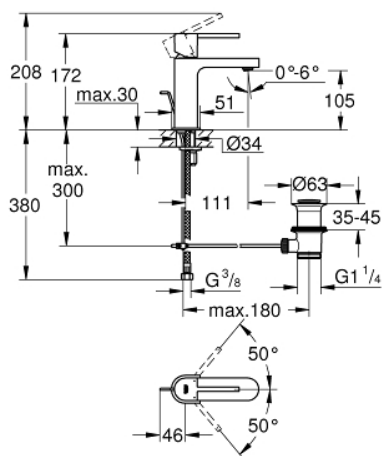

32 612 003 **GROHE PLUS SINGLE-LEVER BASIN MIXER 1/2"**
S-SIZE

PRODUCT DESCRIPTION

- Colour: chrome
- single hole installation
- metal lever
- GROHE SilkMove 28 mm ceramic cartridge
- with temperature limiter
- GROHE LongLife finish
- GROHE EcoJoy - less water, perfect flow
- maximum flow rate (at 3 bar): 5 l/min
- SpeedClean mousseur
- GROHE AquaGuide adjustable mousseur
- GROHE Quickfix Plus installation system
- pop-up waste set 1 1/4"
- flexible connection hoses

32 612 003 **GROHE PLUS SINGLE-LEVER BASIN MIXER 1/2"**
S-SIZE

SPARE PARTS

- 1: Lever (Spare part-nr. 48452000)
 - 2: Fitting ring (Spare part-nr. 07419000)
 - 3: Cartridge (Spare part-nr. 46580000)
 - 4: Pop-up rod (Spare part-nr. 46739000)
 - 5: Mousseur (Spare part-nr. 48449000)
 - 6: Shank mounting kit (Spare part-nr. 46645000)
 - 7: Waste set 1 1/4" (Spare part-nr. 28910000)
 - 7.1: Plug (Spare part-nr. 07182000)
 - 7.2: Eccentric rod (Spare part-nr. 07052000)
 - 8: Eccentric rod (Spare part-nr. 07341000)*
 - 9: Mounting wrench (Spare part-nr. 19017000)*
- * Optional accessories