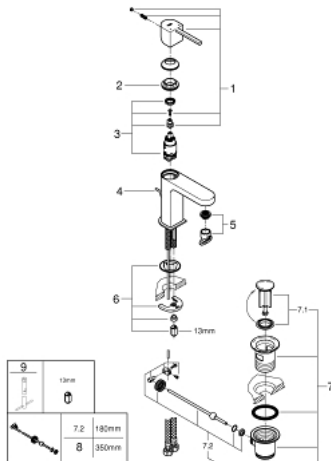

32 612 003 **GROHE PLUS SINGLE-LEVER BASIN MIXER 1/2"**
S-SIZE

PRODUCT DESCRIPTION

- Colour: chrome
- single hole installation
- metal lever
- GROHE SilkMove 28 mm ceramic cartridge
- with temperature limiter
- GROHE LongLife finish
- GROHE EcoJoy - less water, perfect flow
- maximum flow rate (at 3 bar): 5 l/min
- SpeedClean mousseur
- GROHE AquaGuide adjustable mousseur
- GROHE Quickfix Plus installation system
- pop-up waste set 1 1/4"
- flexible connection hoses

32 612 003 **GROHE PLUS SINGLE-LEVER BASIN MIXER 1/2"**
S-SIZE

SPARE PARTS

- 1: Lever (Spare part-nr. 48452000)
 - 2: Fitting ring (Spare part-nr. 07419000)
 - 3: Cartridge (Spare part-nr. 46580000)
 - 4: Pop-up rod (Spare part-nr. 46739000)
 - 5: Mousseur (Spare part-nr. 48449000)
 - 6: Shank mounting kit (Spare part-nr. 46645000)
 - 7: Waste set 1 1/4" (Spare part-nr. 28910000)
 - 7.1: Plug (Spare part-nr. 07182000)
 - 7.2: Eccentric rod (Spare part-nr. 07052000)
 - 8: Eccentric rod (Spare part-nr. 07341000)*
 - 9: Mounting wrench (Spare part-nr. 19017000)*
- * Optional accessories