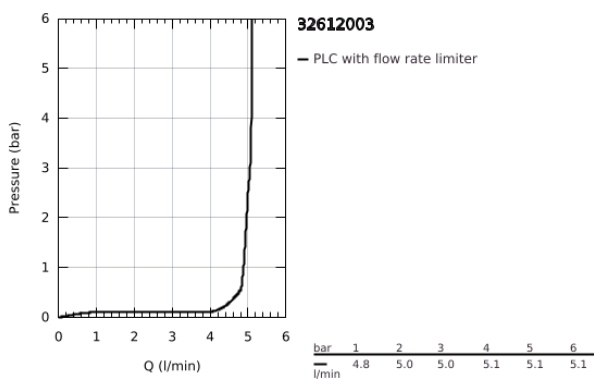

32 612 003 **GROHE PLUS SINGLE-LEVER BASIN MIXER 1/2"**
S-SIZE

PRODUCT DESCRIPTION

- Colour: chrome
- single hole installation
- metal lever
- GROHE SilkMove 28 mm ceramic cartridge
- with temperature limiter
- GROHE LongLife finish
- GROHE EcoJoy - less water, perfect flow
- maximum flow rate (at 3 bar): 5 l/min
- SpeedClean mousseur
- GROHE AquaGuide adjustable mousseur
- GROHE Quickfix Plus installation system
- pop-up waste set 1 1/4"
- flexible connection hoses

32 612 003 **GROHE PLUS SINGLE-LEVER BASIN MIXER 1/2"**
S-SIZE

SPARE PARTS

- 1: Lever (Spare part-nr. 48452000)
 - 2: Fitting ring (Spare part-nr. 07419000)
 - 3: Cartridge (Spare part-nr. 46580000)
 - 4: Pop-up rod (Spare part-nr. 46739000)
 - 5: Mousseur (Spare part-nr. 48449000)
 - 6: Shank mounting kit (Spare part-nr. 46645000)
 - 7: Waste set 1 1/4" (Spare part-nr. 28910000)
 - 7.1: Plug (Spare part-nr. 07182000)
 - 7.2: Eccentric rod (Spare part-nr. 07052000)
 - 8: Eccentric rod (Spare part-nr. 07341000)*
 - 9: Mounting wrench (Spare part-nr. 19017000)*
- * Optional accessories